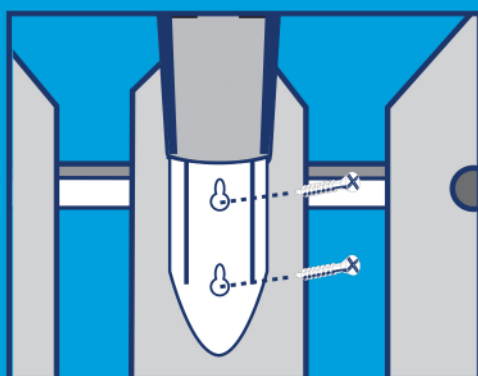

PLASTIC RAIN GAUGE

WATER MAGNIFIES MEASUREMENTS
BY 35% FOR EASY READING

To Measure Rainfall:

For accurate readings, place rain gauge in open area away from buildings, trees, or other obstructions.

Side Mount:

Mount rain gauge onto level surface. Anchor with 2-inch screws (not included).

Ground Mount:

Push rain gauge into level ground.

SIDE MOUNT

GROUND MOUNT

PRODUCT FACTS:

MEASUREMENT RANGES

Rainfall: 0 to 5 inches

Made in China • Hecho en China | www.AcuRite.com/support

DO NOT ALLOW WATER TO FREEZE IN TUBE. ICE MAY CRACK TUBE.