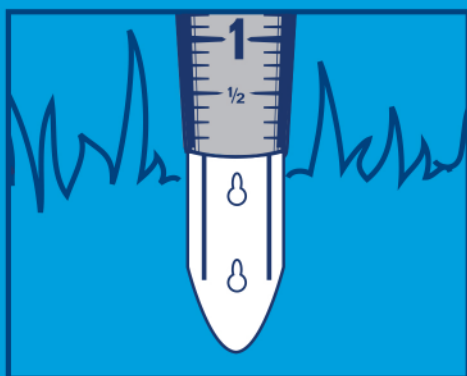

PLASTIC RAIN GAUGE

WATER MAGNIFIES MEASUREMENTS
BY 35% FOR EASY READING

To Measure Rainfall:

For accurate readings, place rain gauge in open area away from buildings, trees, or other obstructions.

Side Mount:

Mount rain gauge onto level surface. Anchor with 2-inch screws (not included).

Ground Mount:

Push rain gauge into level ground.

SIDE MOUNT

GROUND MOUNT

PRODUCT FACTS:

MEASUREMENT RANGES

Rainfall: 0 to 5 inches