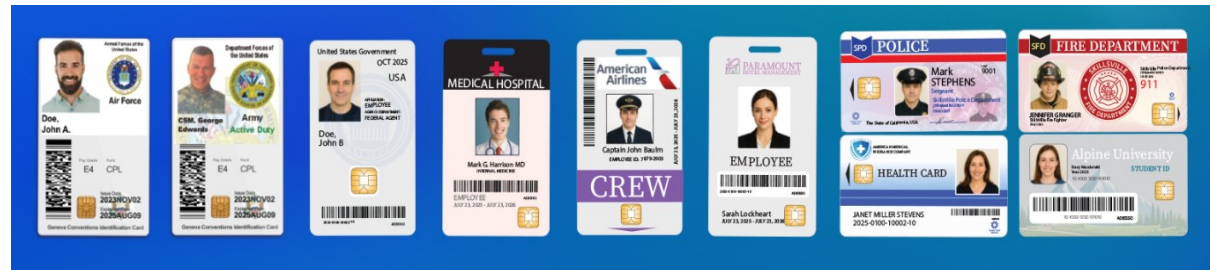

## AKB-150SB-TAA

Smart Card Reader Ergonomic Keyboard (TAA Compliant)

## AKB-235SB

Mechanical Grade, Antimicrobial, Washable Keyboard with Smart Card Reader (Black)

## AKB-235SW

Mechanical Grade, Antimicrobial, Washable Keyboard with Smart Card Reader (White)

## Easytouch 130SB

Mechanical Keyboard with Smart Card Reader