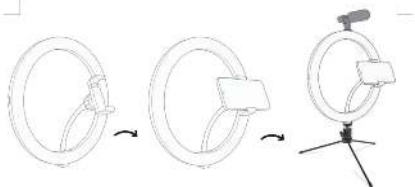

## ► PRODUKTSPEZIFIKATIONEN

External diameter: 255mm

Bead Type: 2835 0.2W

Number of Beads: 128 pcs

Color Rendering Index: 85 Ra

Color temperature: 3000K~6000K

50cm illumination: 500Lx

100 cm illumination: 100Lx

Power: 12W

Power supply: USB 5V-2A

Size: 28\*28\*3.5cm

PHONE HOLDER WITH PIVOT MOUNT

TABLETOP TRIPOD

ROTATING BALL HEAD

WIRELESS REMOTESHUTTER

The legs to the tabletop tripod should be open and extended fully to provide full support on flat surface. Please make sure that the legs are secure when extending the height of tripod.

## ► DESCRIPTION/QUICK REFERENCE

**Step 1** Attach the flexible stand mount by screwing mount into light ring light. Do not over twist and force. Mount should feel secure in ring light.

**Step 2** Attach the ball head into bottom of ring light by screwing ball mount into light ring light. Do not over twist and force. Ball head attachment should feel secure in ring light.

**Step 3** Attach the tripod into bottom of ball head mount by screwing tripod into ball mount. Do not over twist and force. Tripod should feel secure in ball mount.

**Step 4** Secure your smart phone into holder by opening spring adjusted flaps. Do not force.