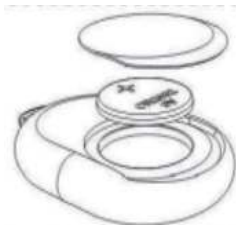

Remote Shutter Instructions

Product Illustration

Battery

Please install the battery with the positive electrode facing up

Step 5 Turn on the power button (on the side of the remote control), the indicator LED flashes, and "AB Shutter3" enters. Turn on your smart-phone and search for "AB Shutter3" device 3. Shutter3" devices, listing and pairing will be done automatically in 1 second.