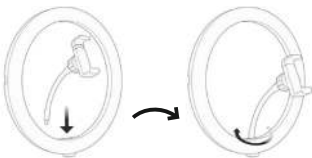

## ► PRODUKTSPEZIFIKATIONEN

External diameter: 255mm

Bead Type: 2835 0.2W

Number of Beads: 128 pcs

Color Rendering Index: 85 Ra

Color temperature: 3000K~6000K

50cm illumination: 500Lx

100 cm illumination: 100Lx

Power: 12W

Power supply: USB 5V-2A

Size: 28\*28\*3.5cm

PHONE HOLDER WITH PIVOT MOUNT

TABLETOP TRIPOD

ROTATING BALL HEAD

WIRELESS REMOTESHUTTER

The legs to the tabletop tripod should be open and extended fully to provide full support on flat surface. Please make sure that the legs are secure when extending the height of tripod.

## ► DESCRIPTION/QUICK REFERENCE

**Step 1** Attach the flexible stand mount by screwing mount into light ring light. Do not over twist and force. Mount should feel secure in ring light.

**Step 2** Attach the ball head into bottom of ring light by screwing ball mount into light ring light. Do not over twist and force. Ball head attachment should feel secure in ring light.

**Step 3** Attach the tripod into bottom of ball head mount by screwing tripod into ball mount. Do not over twist and force. Tripod should feel secure in ball mount.

**Step 4** Secure your smart phone into holder by opening spring adjusted flaps. Do not force.