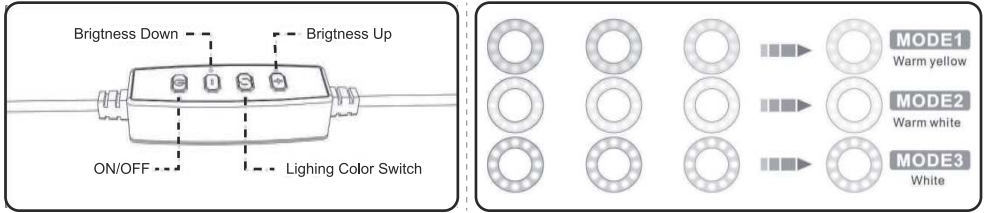

## ► DESCRIPTION/QUICK REFERENCE

**Step 1** Attach the flexible stand mount by screwing mount into light ring light. Do not over twist and force. Mount should feel secure in ring light.

**Step 2** Attach the ball head into bottom of ring light by screwing ball mount into light ring light. Do not over twist and force. Ball head attachment should feel secure in ring light.

**Step 3** Attach the tripod into bottom of ball head mount by screwing tripod into ball mount. Do not over twist and force. Tripod should feel secure in ball mount.

**Step 4** Secure your smart phone into holder by opening spring adjusted flaps. Do not force.

#### Battery

Please install the battery with the positive electrode facing up

**Step 5** Turn on the power button (on the side of the remote control), the indicator LED flashes, and "AB Shutter3" enters. Turn on your smart-phone and search for "AB Shutter3" device 3. Shutter3" devices, listing and pairing will be done automatically in 1 second.

## how to choose lighting mode

3-Light Mode, 10-Level Brightness