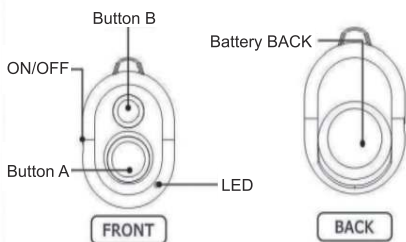

Remote Shutter Instructions

Product Illustration

Battery

Please install the battery with the positive electrode facing up

Step 5 Turn on the power button (on the side of the remote control), the indicator LED flashes, and "AB Shutter3" enters. Turn on your smart-phone and search for "AB Shutter3" device 3. Shutter3" devices, listing and pairing will be done automatically in 1 second.