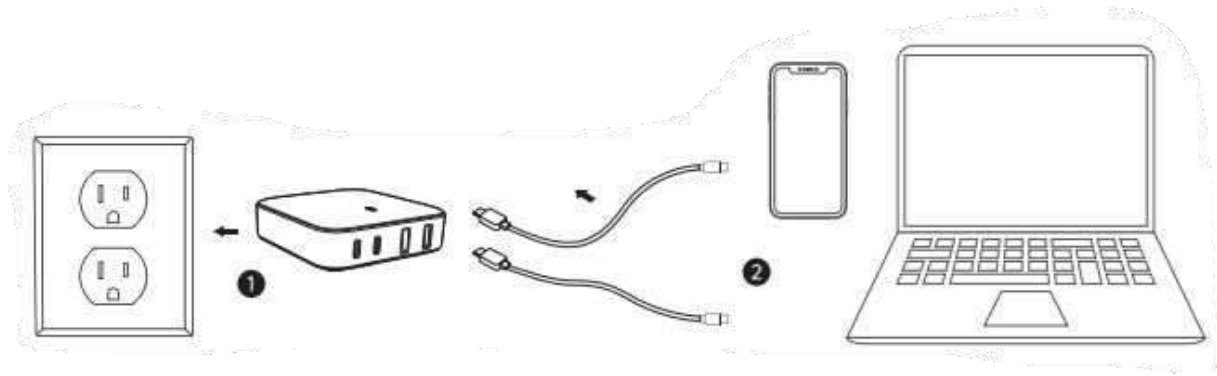

Attention

1. To ensure the best performance, we strongly recommend using the original or certified fast charging cables.
2. Please not expose this charger to rain or excessive moisture.
3. Please not use or store this charger in extreme temperatures.
4. Please not drop, knock or disassemble this charger.