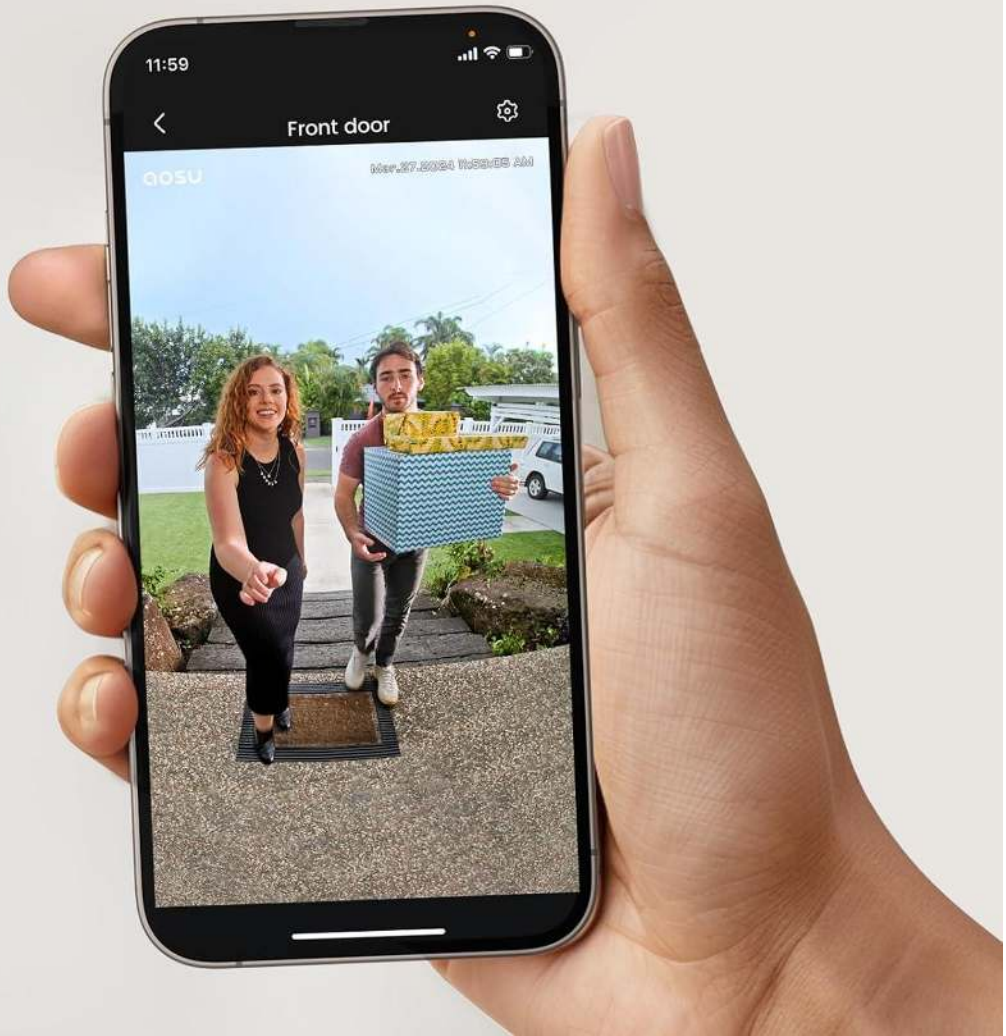

AOSU Doorbell Camera Wireless User Manual

Head-to-Toe Video View

170° ultra-wide angle lets you see it all

Next Level Package Protection

Protect your packages without needing a subscription

Package

One-Click Video Call

Answer the doorbell via direct video call

AI Smart Motion Detection

Accurately notifies you when a visitor is at your door and reduces unnecessary alerts

Person

2K Video Catch More Details

Clearly see and know exactly who is at your door