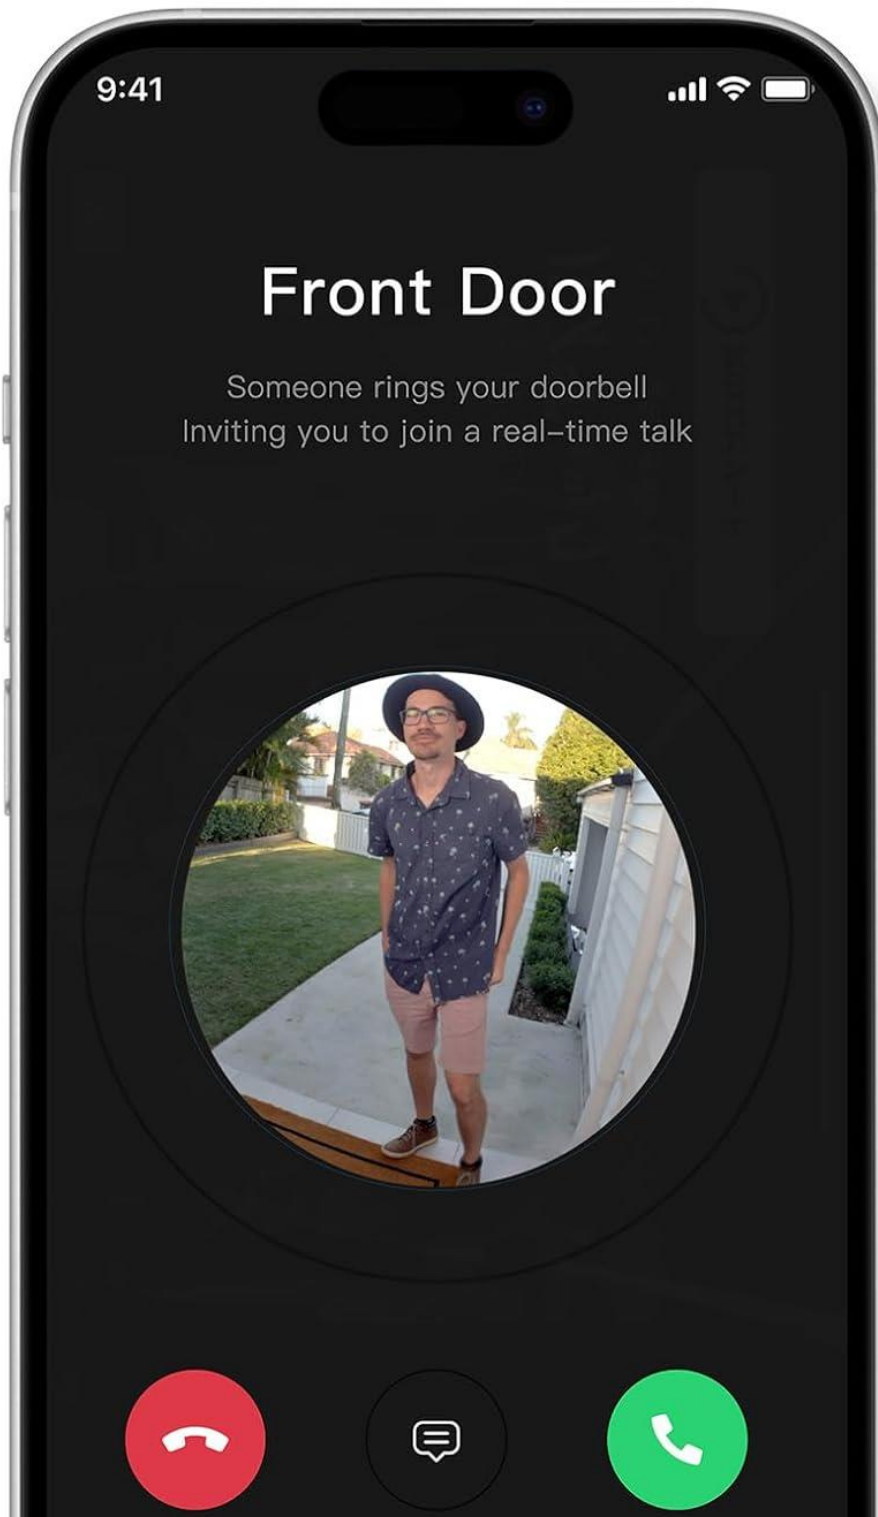

AOSU Doorbell Camera Wireless User Manual

Head-to-Toe Video View

170° ultra-wide angle lets you see it all

Next Level Package Protection

Protect your packages without needing a subscription

Package

One-Click Video Call

Answer the doorbell via direct video call

AI Smart Motion Detection

Accurately notifies you when a visitor is at your door and reduces unnecessary alerts

Person

2K Video Catch More Details

Clearly see and know exactly who is at your door