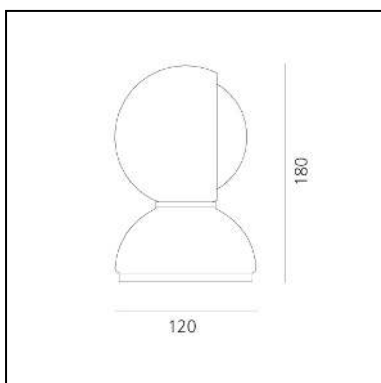

LUMINAIRE *

– Watt: **5W**

– Voltage: **220V-240V**

– Delivered lumen output: **170lm**

* Delivered lumen output is based on a standard light source installed. Light measurements are provided in relative form and technical lighting calculations may be updated according to the effective source used.

DESCRIPTION

Eclisse, designed by Vico Magistretti in 1965, won the Compasso d'Oro Award in 1967 and became ambassador of Italian design worldwide. Eclisse is an avant-garde balance between form and function, design and utility. The concept's foundation lies in its functionality of adjusting the intensity of light through its rotating inner shade that "eclipses" the light source. In fact, with a fixed outer shell and a moveable inner shell the lamp can provide direct or diffuse light.

A table lamp, it can also be wall mounted. Painted metal body available in white, red, orange or yellow and PVD version, made with an innovative and sustainable process of metal vacuum deposition ("sputtering"), available in black, brass, copper or mirror.

From the point of view of environmental-friendliness, "sputtering" is the absolutely cleanest coating technology for the type of metal used and because all emissions are abated, in particular those into the atmosphere of sulphuric acid and cyanides produced by galvanic processes.

Solid paint with up to 5% of solvents (compared to 75% of traditional products) is employed for the successive protective clear-coat phase.

The process generates very little waste and the resulting finish is particularly resistant over time.

Eclisse is part of the permanent collection of the most important design Museums, amongst many the MoMa in New York and the Triennale Design Museum in Milan.

FEATURES

– Product Code: **0028040A**

– Colour: **Yellow**

– Installation: **Wall, Table**

– Material: **steel, technopolymer**

– Series: **Design Collection, Modern Classic**

– Environment: **Indoor**

– Area contract: **Residential**

– Emission: **Diffused And Direct**

– design by: **Vico Magistretti**

DIMENSIONS

– Height: **180 mm**

– Diameter: **120 mm**

– Base Diameter: **120 mm**

– Impact Resistance: **N/D**

– Glow Wire Test: **850°**

SOURCES NOT INCLUDED