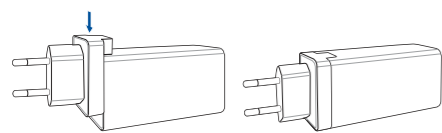

ENGLISH

A Package Contents

NOTE: The product type varies by region.

Item No.	Name
1	100W Adapter

B Specification

Product name	ASUS 100W 3-Port GaN Charger
Model name	AC100-02
Input	100-240V~50/60Hz, 1.5A
Output	USB-C1: 5.0V/9.0V/12.0V/15.0V=3.0A, 20.0V=5.0A (100.0W Max);
	USB-C2: 5.0V=3.0A, 9.0V=3.0A, 12.0V=2.5A, 15.0V=2.0A, 20.0V=1.5A (30.0W Max);
	USB-A: 5.0V=3.0A, 9.0V=2.0A, 12.0V=1.5A, 20.0V=1.5A (30.0W Max);
	USB-C1+USB-C2: 65.0W+30.0W (95.0W Max);
	USB-C1+USB-A: 65.0W+30.0W (95.0W Max);
	USB-C2+USB-A: 12.0W+12.0W, 5.0V=4.8A (24.0W Max);
	USB-C1+USB-C2+USB-A: 65.0W+12.0W+12.0W, 5.0V=4.8A (89.0W Max);
Connector	USB Type-C *2 + USB Type-A*1

C Using the Charger

- US plug**
1. Unfold the pins of your charger.
 2. Connect your device to the charger.

UK/EU plug

1. Select and install an EU or UK plug to your charger.
2. Connect your device to the charger.