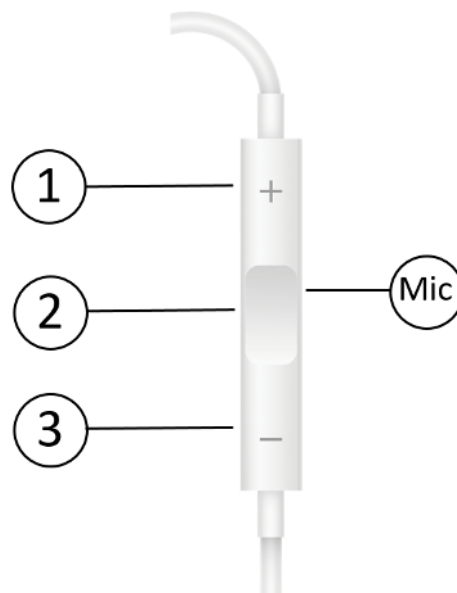

### In the box

- USB Type-C earphones
- Spare earbuds
- User guide

### Specifications

Speaker drivers	10mmØ
Sensitivity	105dB±3
Impedance	32 Ohms
Frequency response	20hz-20khz
Cable length	1.2m
Connector	USB Type-C
Weight:	12g

### Overview

1. Volume up button
2. Multi-Function button
3. Volume down button