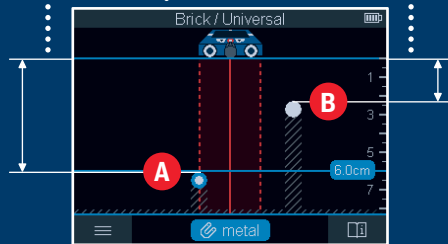

 Robert Bosch Power Tools GmbH
 70538 Stuttgart
 GERMANY
www.bosch-pt.com

1 600 A03 A7U

(2025.01) T

 metal	 
 metal	
 non-metal	   
 live	
 no classification	

Wallscanner
D-tect 200 C
Professional