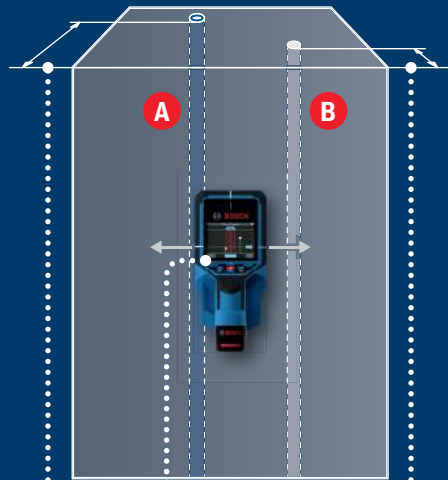

 Robert Bosch Power Tools GmbH
 70538 Stuttgart
 GERMANY
www.bosch-pt.com

1 600 A03 A7U

(2025.01) T

 metal	 
 metal	
 non-metal	   
 live	
 no classification	

Wallscanner
D-tect 200 C
Professional