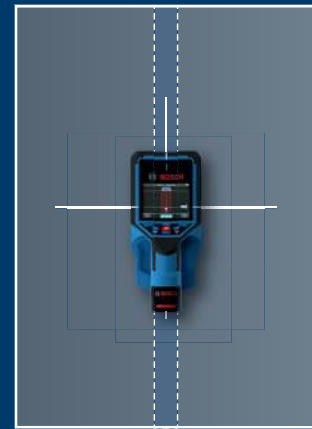

 Robert Bosch Power Tools GmbH
 70538 Stuttgart
 GERMANY
www.bosch-pt.com

1 600 A03 A7U

(2025.01) T

 metal	 
 metal	
 non-metal	   
 live	
 no classification	

Wallscanner
D-tect 200 C
Professional