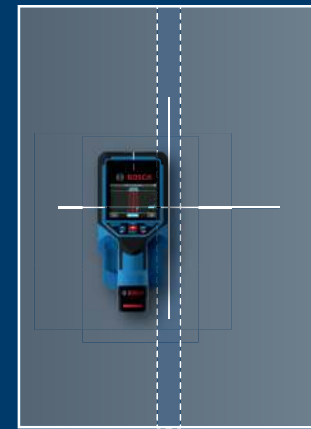

 Robert Bosch Power Tools GmbH
 70538 Stuttgart
 GERMANY
www.bosch-pt.com

1 600 A03 A7U

(2025.01) T

 metal	 
 metal	
 non-metal	   
 live	
 no classification	

Wallscanner
D-tect 200 C
Professional