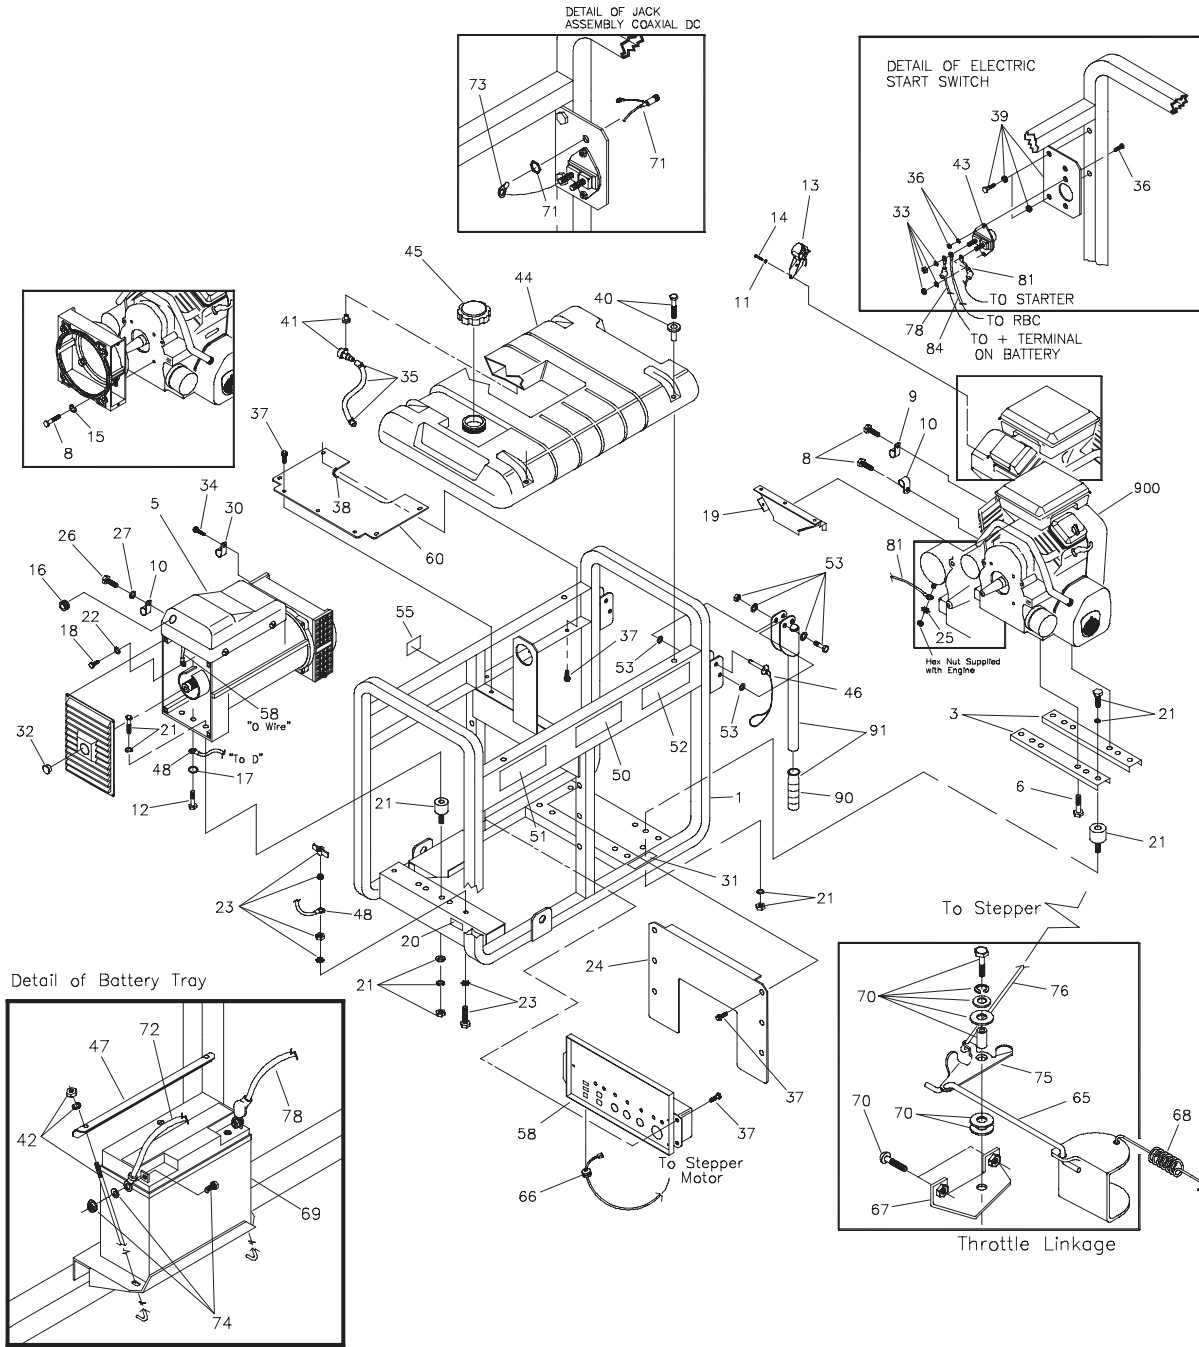

EXPLODED VIEW – MAIN UNIT

Copyright © 2006 Briggs & Stratton Power Products Group, LLC. All rights reserved. No part of this material may be reproduced or transmitted in any form by any means without the express written permission of Briggs & Stratton Power Products Group, LLC.

PARTS LIST – MAIN UNIT

Item	Part #	Description	Item	Part #	Description
1	M189487GS	CRADLE	65	95921GS	LINKAGE, Bell Crank to Throttle
3	M77304GS	SUPPORT, Engine	66	62265GS	GROMMET, Rubber
5	NSP	ASSY, Alternator (see page 6)	67	95349GS	PLATE, Adjust
6	75246GS	SELF TAPPING, 3/8"-16 x 1-1/4" Lg.	68	96717GS	SPRING
8	22511GS	CAPSCREW, 3/8 x 1-1/4"	69	193043GS	BATTERY
9	96832GS	CLAMP, Hose	70	194543GS	KIT, Throttle Linkage Hardware
10	55934GGS	CLAMP, Hose	71	188989GS	ASSY, Jack, DC
11	*	WASHER, M8 - Lock	72	19753621GS	CABLE, Battery Negative
12	*	HHCS, M8 - 1.25 x 20 Lg.	73	58359GS	LUG, 5/16 #22/18 I-S
13	96867GS	ASSY, Stepper Motor	74	193347GS	KIT, Battery Hardware
14	*	HHCS, M8 1.25 x 20	75	95348GS	BRACKET, Bell Crank
15	*	WASHER, 3/8" Lock	76	95920GS	LINKAGE, Stepper Motor to Bell Crank
16	B4794GS	GROMMET, Generator Cover	78	189302DGS	CABLE, Battery Positive
17	*	WASHER, 5/16" Shakeproof	81	189302AGS	ASSY, Wire, #16
18	*	HHCS, M5 - 0.8 x 12	84	186102GS	WIRE, Harness
19	J93074GS	SHIELD, Heat	90	198669GS	GRIP
20	B4986GS	DECAL, Ground	91	B193200GS	ASSY, Handle (Includes Item 90)
21	194526GS	KIT, Vibration Mount	900	§	ENGINE
22	49226GS	WASHER, M5 Lock			
23	194533GS	KIT, Grounding Hardware			
24	JB5567GS	SHIELD, Heat			
25	*	WASHER, M6 Shakeproof			
26	*	HHCS, M6 - 1.0 X 16 Lg.			
27	*	WASHER, Flat M6			
30	55934TGS	CLAMP, Hose			
31	196830GS	DECAL, Caution Hot Muffler			
32	187049GS	PLUG, Dome			
33	194441GS	KIT, Hardware Contact Starter			
34	*	PPHMS, M5-0.8 x 16			
35	791745	KIT, Hose, Fuel (cut to fit)			
36	194440GS	KIT, Starter Mounting Hardware			
37	B2153GS	SCREW, #12 Self Driller			
38	A5850GS	U-CHANNEL, .09" Groove x 4"			
39	194439GS	KIT, Mounting Plate			
40	194401GS	KIT, Hardware Tank, Fuel (Includes Qty of 4)			
41	192980GS	KIT, Valve, Fuel Shut-Off			
42	193986GS	KIT, J-Bolt with Hardware			
43	77282GS	SWITCH, Starter			
44	B1997GS	ASSY, Tank, Fuel (Includes Item 41)			
45	B4325GS	CAP, Fuel Tank			
46	B4135GS	PIN, with Lanyard			
47	M96925GS	BRACKET, Battery Tie Down			
48	19553621GS	ASSY, Wire, Ground			
50	188333GS	DECAL, Instruction, Fuel Level			
51	194799GS	DECAL, Danger			
52	93826GS	DECAL, Start Instructions			
53	194034GS	KIT, Hardware Fold Down Handle			
55	197798GS	DECAL, Fuel Shut-Off			
58	186076GS	ASSY, Control Panel (see page 4)			
60	JB4509AGS	SHIELD, Heat			

Parts Not Illustrated	
692099	MUFFLER
690898	CLAMP, Muffler
691513	BRACKET, Muffler
392390	SPARK ARRESTOR
690661	SCREW, Set
692056	BOLT
692359	SCREW
191423GS	MANUAL, Operator's
MS5375	MANUAL, Engine
BB3061GS	OIL BOTTLE
B4177GS	CHARGE, Battery Float
B3518GS	CAP, Funnel, Oil Bottle
43438GS	PLUG, 120/240V, 30A, 4 Prong
93568GS	PLUG, 125V, 20A
100523GS	PLUG, 120V/30A, 3 Prong
5049S	OIL FILTER
B4767GS	COVER, Storage
65787GS	CABLE, Battery Charge
394018S	ELEMENT, Air Filter
272490S	PRE-CLEANER, Air
72347GS	SPARK PLUG
193985GS	KIT, Decals, Service

Optional Accessories Not Included:	
84883GS	Cord Wrap
100031	STABILIZER, Fuel

* - Items without part numbers are common fasteners and can be found at your local hardware store.

§ - Contact Engine Manufacturer