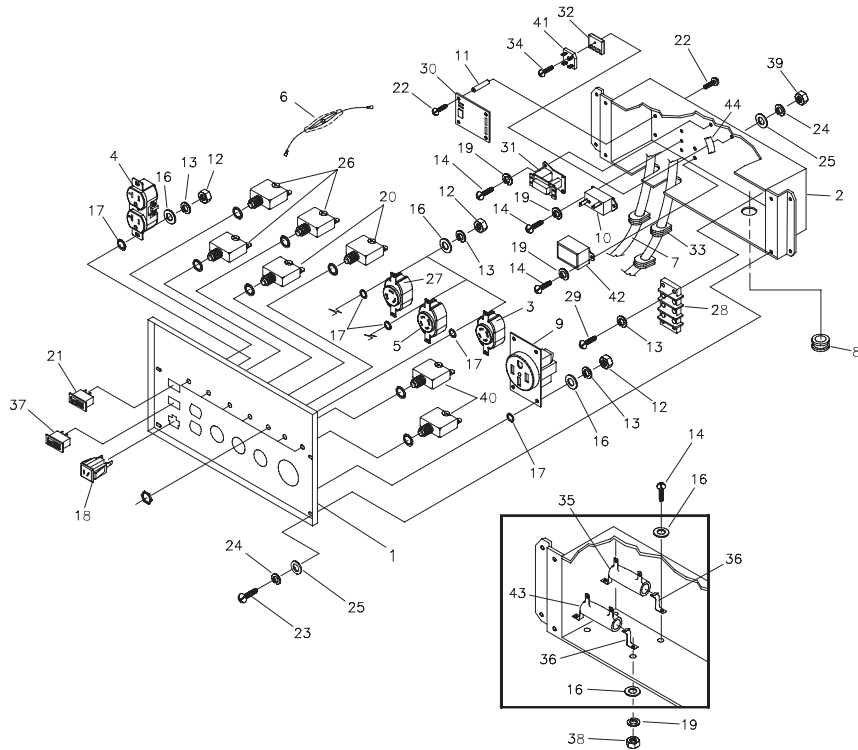

<b>Parts Not Illustrated</b>	
692099	MUFFLER
690898	CLAMP, Muffler
691513	BRACKET, Muffler
392390	SPARK ARRESTOR
690661	SCREW, Set
692056	BOLT
692359	SCREW
191423GS	MANUAL, Operator's
MS5375	MANUAL, Engine
BB3061GS	OIL BOTTLE
B4177GS	CHARGE, Battery Float
B3518GS	CAP, Funnel, Oil Bottle
43438GS	PLUG, 120/240V, 30A, 4 Prong
93568GS	PLUG, 125V, 20A
100523GS	PLUG, 120V/30A, 3 Prong
5049S	OIL FILTER
B4767GS	COVER, Storage
65787GS	CABLE, Battery Charge
394018S	ELEMENT, Air Filter
272490S	PRE-CLEANER, Air
72347GS	SPARK PLUG
193985GS	KIT, Decals, Service

# EXPLODED VIEW AND PARTS LIST – CONTROL PANEL

Item	Part #	Description
1	AB4432GS	PANEL, Control
2	B95906GS	BOX, Control
3	43437GS	OUTLET, 120/240V, 30A Locking
4	68759GS	OUTLET, 120V, 20A Duplex
5	68868GS	OUTLET, 120V, 30A Locking
6	B5112GS	ASSY, Diode
7	186102GS	ASSY, Engine Harness
8	90576GS	GROMMET, Rubber
9	B4262GS	OUTLET, 120/240V, 50A
10	87962GS	BREAKER, Circuit
11	93929GS	STAND OFF, 1/2" Hex
12	*	NUT, M4 - 0.7 Hex
13	*	WASHER, Lock, #8 M4
14	*	SCREW, M3 - .05 x 10mm
16	*	WASHER, Flat, #8
17	*	WASHER, #8 Shakeproof
18	90418GS	OUTLET, 12V DC Snap
19	*	WASHER, Lock, M3
20	75207AGS	BREAKER, Circuit, 30A
21	78653GS	SWITCH, Run - Stop
22	*	SCREW, M3 - 0.5 x 20mm
23	*	SCREW, M5 - .08 x 12mm
24	*	WASHER, Lock, M5