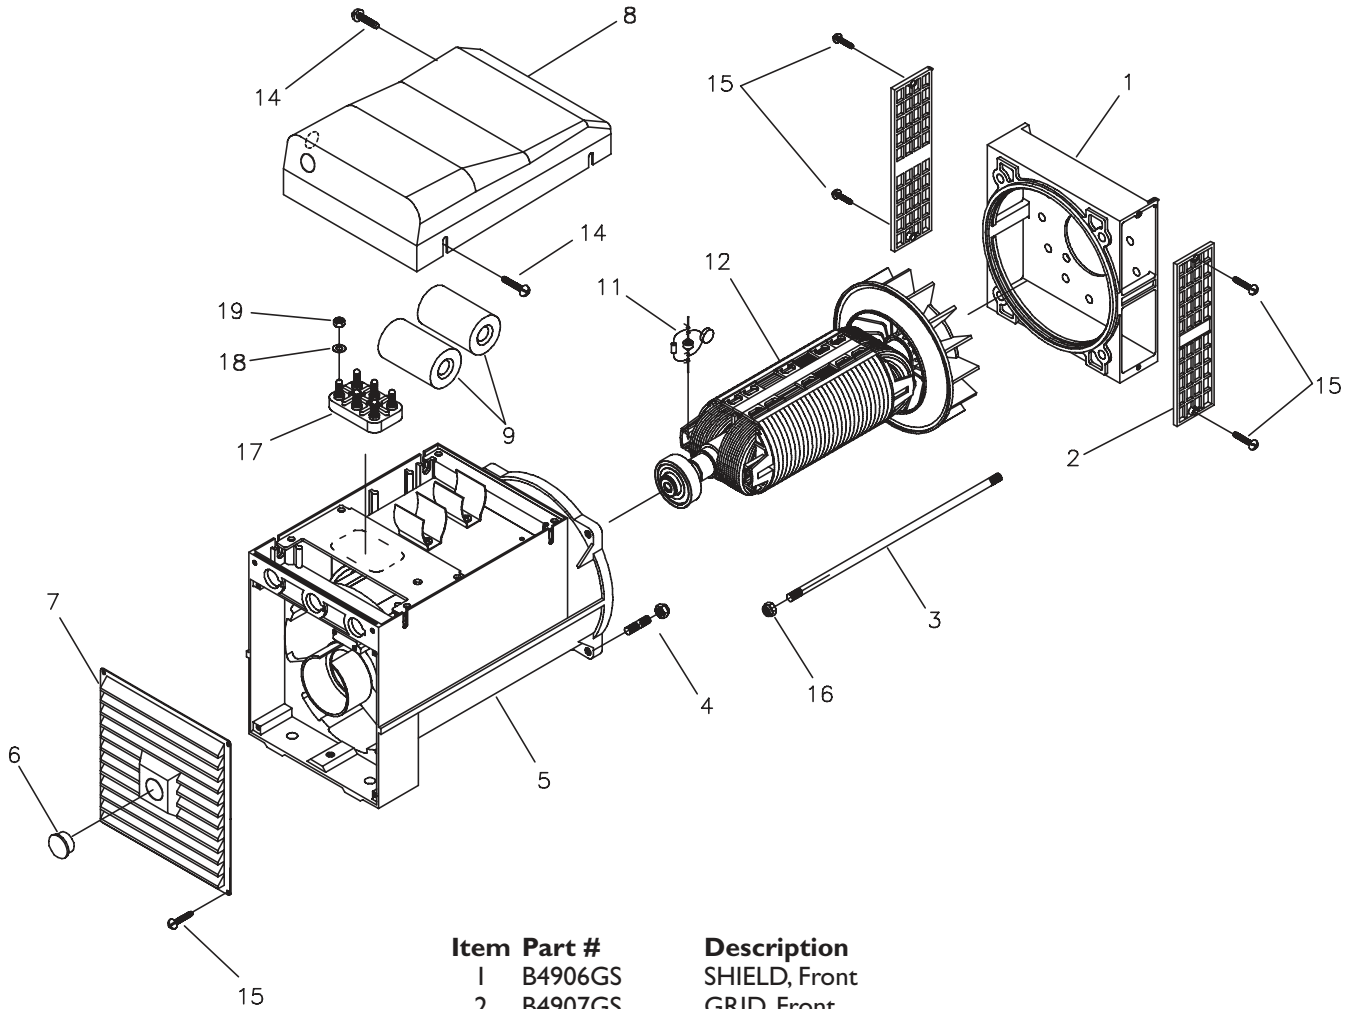

EXPLODED VIEW AND PARTS LIST – ALTERNATOR

Item	Part #	Description
1	B4906GS	SHIELD, Front
2	B4907GS	GRID, Front
3	B4908GS	BOLT, Shaft Stay
4	B4909GS	BOLT, Stay
5	B4910GS	ASSY, Housing
6	187049GS	PLUG, Domed
7	B4912GS	COVER, Blind End
8	B4913GS	COVER, Top Black
9	B4914GS	CAPACITOR
11	B4916GS	CAPACITOR, Diode + Varistor + EMC
12	191297GS	ASSY, Rotor (Includes Item 11)
14	B4919GS	SCREW
15	B4920GS	SCREW
16	49820GS	NUT, Lock
17	188928GS	CONNECTOR, 6-Pin
18	22473GS	WASHER
19	49813GS	NUT