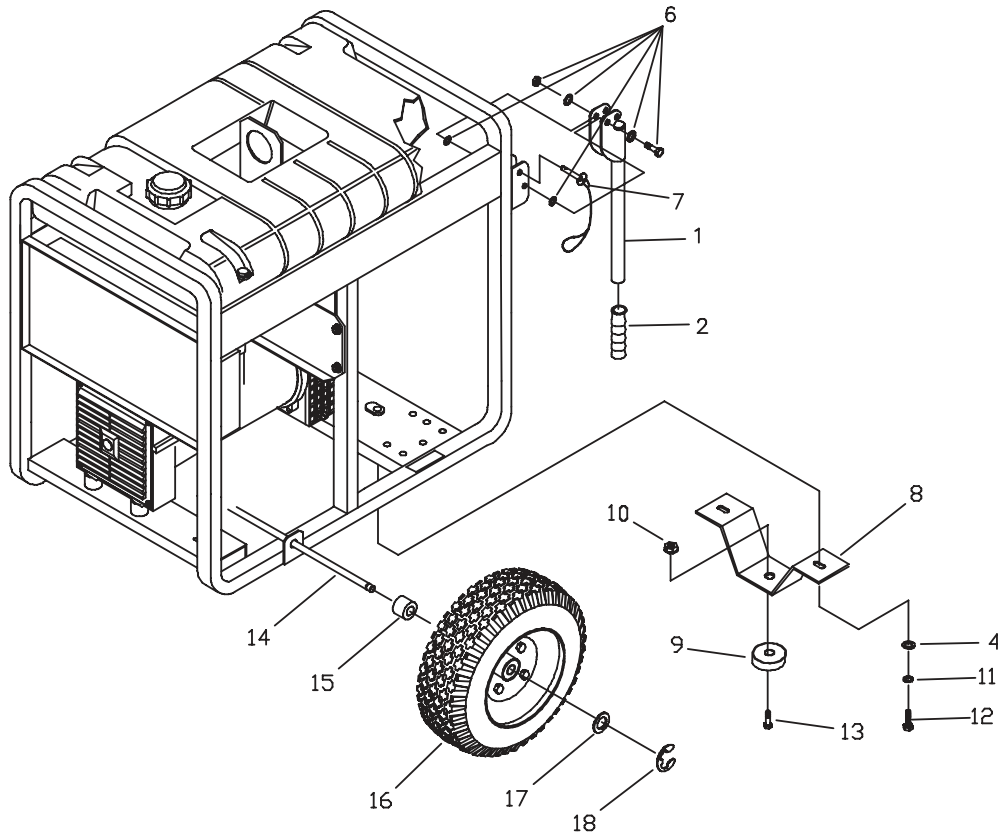

EXPLODED VIEW AND PARTS LIST – WHEEL KIT

Item	Part #	Description
1	B193200GS	ASSY, Handle (Includes Item 2)
2	189718GS	GRIP
4	*	WASHER, Flat, 5/16 - M8
5	*	NUT, M8 Nylok
6	194034GS	KIT, Hardware Handle Fold-Down
7	B4135GS	PIN, with Lanyard
8	B93394GS	LEG, Mounting Support
9	191413GS	VIBE MOUNT, with Washer
10	192432GS	NUT, 1/4 - 20 Serrated Lock
11	*	WASHER, M8 Lock
12	*	HHCS, M8 - 1.25 x 20 Lg.
13	*	HHCS, 1/4 - 20 x 1.00 Lg.
14	191267BGS	AXLE, 5/8" x 28.74"
15	89635GS	SPACER, Wheel
16	89742GS	WHEEL
17	*	WASHER, 5/8
18	191265GS	E-RING

* - Items without part numbers are common fasteners and can be found at your local hardware store.