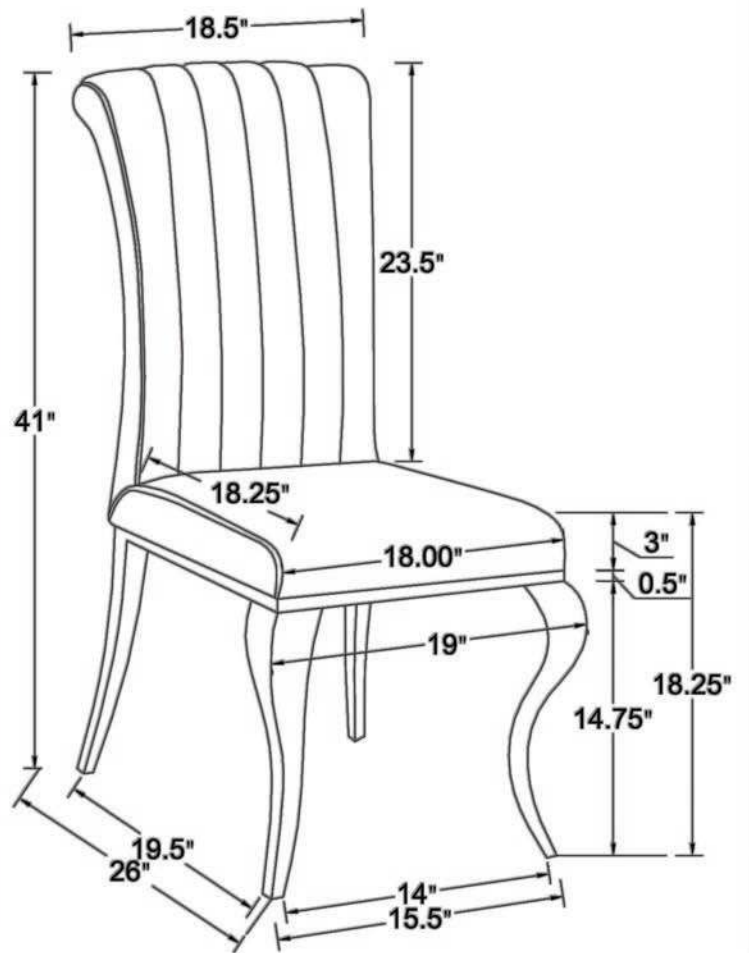

ASSEMBLY INSTRUCTIONS
COASTER FINE FURNITURE

Fine Furniture for every stage of life

105072(B1-B2)
Side Chair

ITEM: 105072(B1-B2)

ASSEMBLY INSTRUCTIONS

ASSEMBLY TIPS:

1. Remove hardware from box and sort by size.
2. Please check to see that all hardware and parts are present prior to start of assembly.
3. Please follow attached instructions in the same sequence as numbered to assure fast & easy assembly.

1PC

NOTE:

Quantities shown are for one chair.

Hardware pack is located in 105072B2

ITEM: 105072(B1-B2)

ASSEMBLY INSTRUCTIONS

STEP 1

ASSEMBLY INSTRUCTIONS
COASTER FINE FURNITURE

Fine Furniture for every stage of life

115081(B1-B3)
Dining Table

ITEM: 115081(B1-B3)

ASSEMBLY INSTRUCTIONS

ASSEMBLY TIPS:

1. Remove hardware from box and sort by size.
2. Please check to see that all hardware and parts are present prior to start of assembly.
3. Please follow attached instructions in the same sequence as numbered to assure fast & easy assembly.