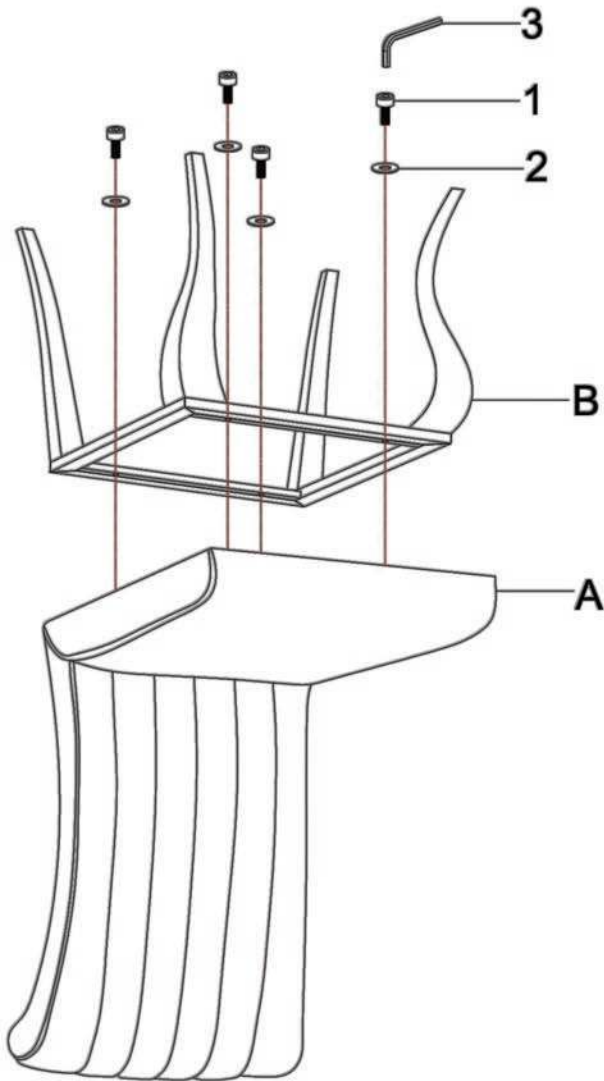

ASSEMBLY INSTRUCTIONS
COASTER FINE FURNITURE

Fine Furniture for every stage of life

105072(B1-B2)
Side Chair

ITEM: 105072(B1-B2)

ASSEMBLY INSTRUCTIONS

ASSEMBLY TIPS:

1. Remove hardware from box and sort by size.
2. Please check to see that all hardware and parts are present prior to start of assembly.
3. Please follow attached instructions in the same sequence as numbered to assure fast & easy assembly.

1PC

Z

HARDWARE IDENTIFICATION

1 BOLTS M6*25

4PCS

2 FLAT WASHER Ø6*16

4PCS

3 ALLEN WRENCH 4MM

1PC

NOTE:

Quantities shown are for one chair.

Hardware pack is located in 105072B2

ITEM: 105072(B1-B2)

ASSEMBLY INSTRUCTIONS

STEP 1

ASSEMBLY INSTRUCTIONS
COASTER FINE FURNITURE

Fine Furniture for every stage of life

115081(B1-B3)
Dining Table

ITEM: 115081(B1-B3)

ASSEMBLY INSTRUCTIONS

ASSEMBLY TIPS:

1. Remove hardware from box and sort by size.
2. Please check to see that all hardware and parts are present prior to start of assembly.
3. Please follow attached instructions in the same sequence as numbered to assure fast & easy assembly.