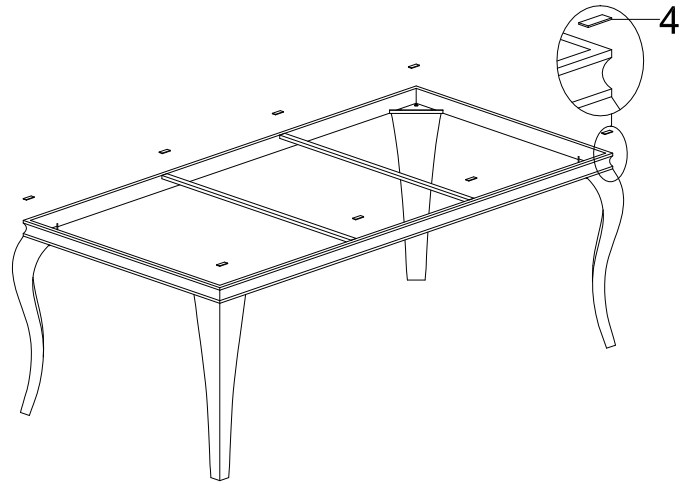

2 FLAT WASHER Ø10*20

12PCS

3 ALLEN WRENCH 8MM

1PC

4 GLASS REST

8PCS

ITEM: 115081(B1-B3)

ASSEMBLY INSTRUCTIONS

STEP1

STEP2

STEP3