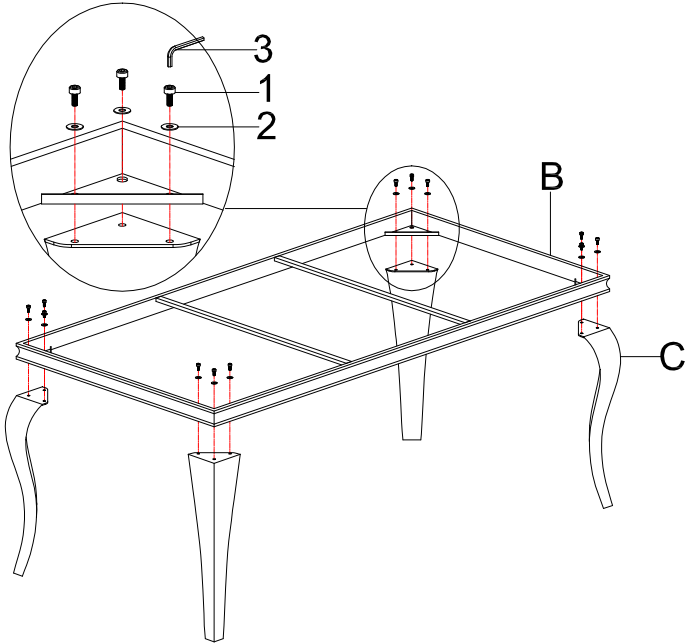

2 FLAT WASHER Ø10*20

12PCS

3 ALLEN WRENCH 8MM

1PC

4 GLASS REST

8PCS

ITEM: 115081(B1-B3)

ASSEMBLY INSTRUCTIONS

STEP1

STEP2

STEP3