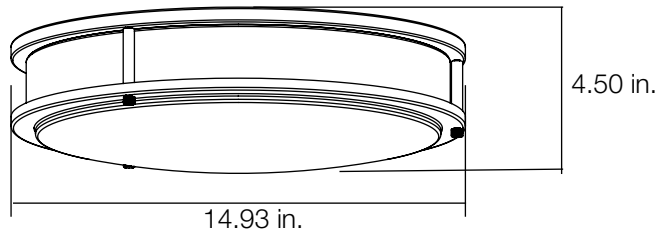

PRODUCT SPECIFICATIONS

15in Orbit Round Flush Mount

564111110
SKU# 1006066280

ADVANTAGES

- Ease of Installation with TwistFit J-box Mounting
- Adjust Color of Light with Integrated Switch
- Replaces (1) 100 Watt Bulb
- 50,000 Hours of Continuous Use
- Maintenance Free - no Bulbs to Change
- Adjust Color of Light with Integrated Switch to Soft White, Bright White, or Daylight (3000K/4000K/5000K)

PACKAGING

| | |
|----------------------------|-------------------------------|
| Weight (±0.5 lb) | 2.55 lbs |
| Size (L x W x H) (±0.1 in) | 14.93 in x 14.93 in x 4.50 in |
| Box Dimensions | 16.06 in x 5.67 in x 16.14 in |
| Gross Weight | 3.69 lbs |
| UPC | 849489074115 |