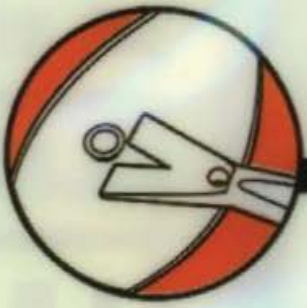

Clip pry

CRUTCHFIELD®

#007CPT3