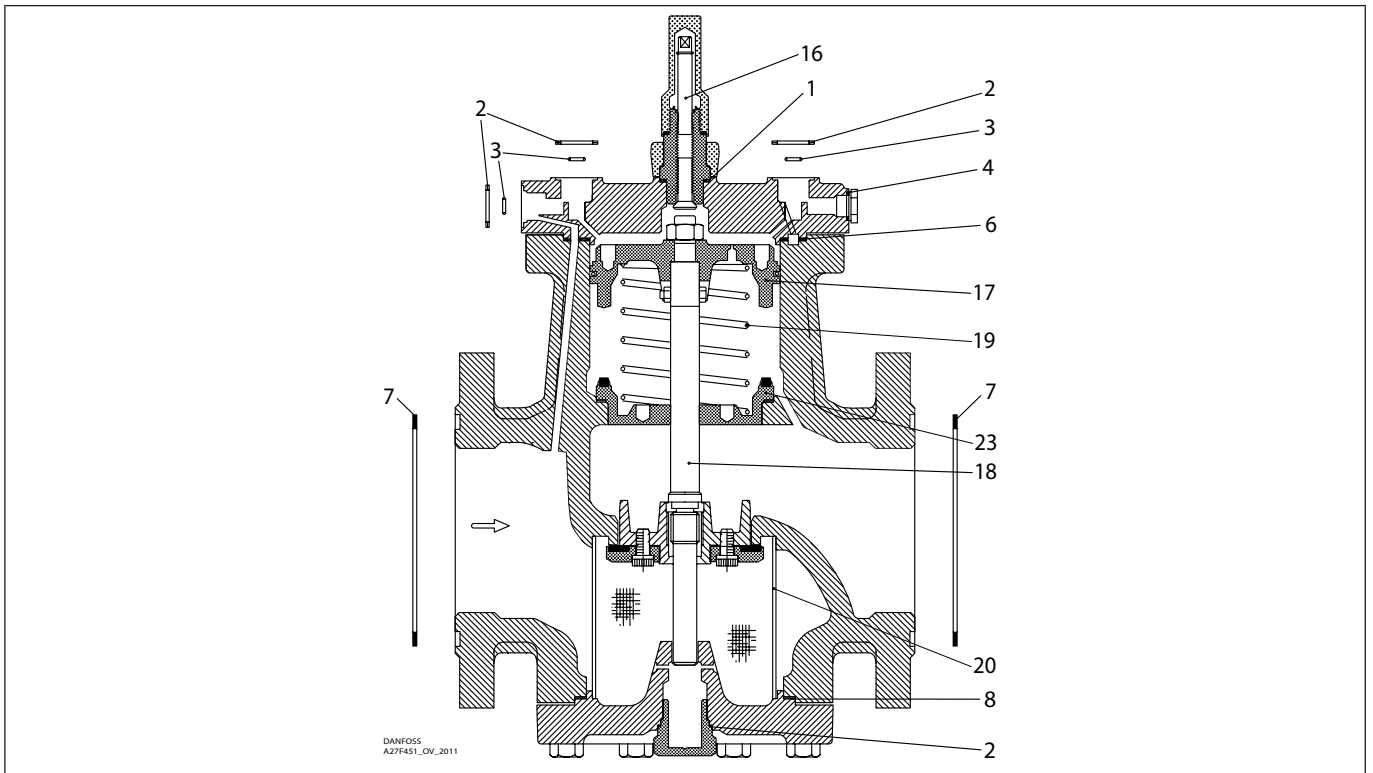

Installation guide – Spare parts and accessories

Overhaul kit | Code number 027F3388
PM, size 100 - V-cone

<p>1**</p> <p> = Fibre</p> <p>Total no. = 1</p>	<p>2</p> <p> = Fibre</p> <p>Total no. = 4</p>	<p>3</p> <p> = Fibre</p> <p>Total no. = 3</p>	<p>4</p> <p> = Alu.</p> <p>Total no. = 1</p>	<p>5*</p> <p> = Alu.</p> <p>Total no. = 1</p>	<p>6</p> <p> = Fibre</p> <p>Total no. = 1</p>
<p>7</p> <p> = Fibre</p> <p>Total no. = 2</p>	<p>8</p> <p> = Fibre</p> <p>Total no. = 1</p>	<p>9*</p> <p> = Alu.</p> <p>Total no. = 1</p>	<p>10*</p> <p> = Alu.</p> <p>Total no. = 1</p>	<p>16</p>	<p>17</p>
<p>18</p>	<p>19</p> <p>Total no. = 1</p>	<p>20</p> <p>Total no. = 1</p>	<p>23</p>		

* The spare part is included in the package but is not used for PM size 100 with V-cone.

** Included in manual opening device.