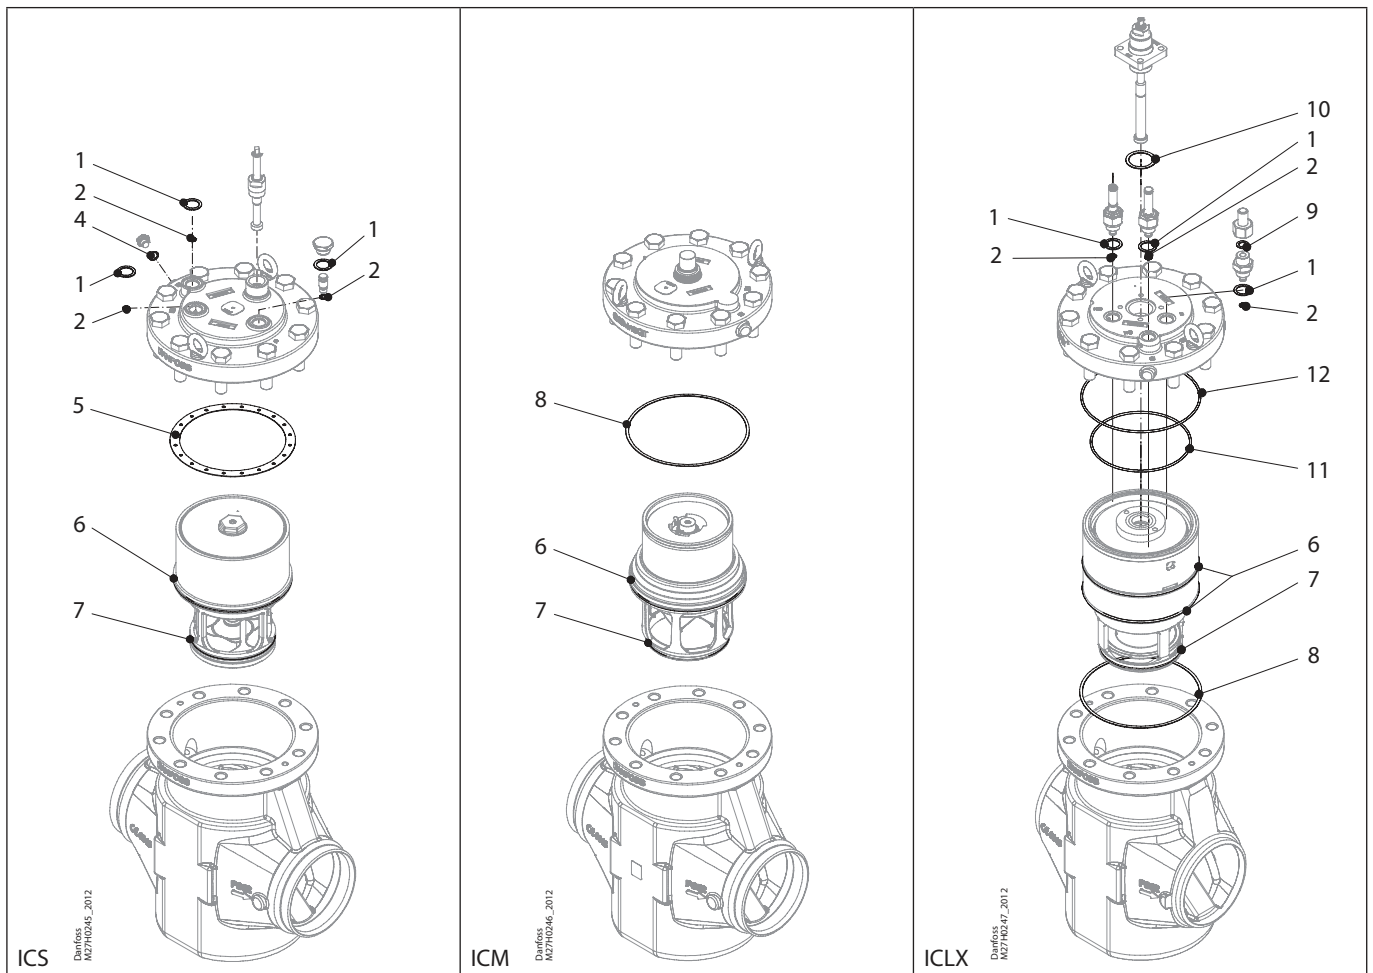

Installation guide – Spare parts and accessories

Inspection kit | Code number 027H7191
ICS, size 100 / ICM, size 100 / ICLX, size 100

<p>1 = Fibre</p> <p>Total no. = 3</p>	<p>2 = Alu.</p> <p>Total no. = 3</p>	<p>4 = Alu.</p> <p>Total no. = 1</p>	<p>5 = Fibre</p> <p>Total no. = 1</p>	<p>6 = Alu.</p> <p>Total no. = 2</p>
<p>7 = Alu.</p> <p>Total no. = 1</p>	<p>8 = Fibre</p> <p>Total no. = 1</p>	<p>9 = Alu.</p> <p>Total no. = 1</p>	<p>10 = Fibre</p> <p>Total no. = 1</p>	<p>11 = Alu.</p> <p>Total no. = 1</p>
<p>12 = Alu.</p> <p>Total no. = 1</p>				