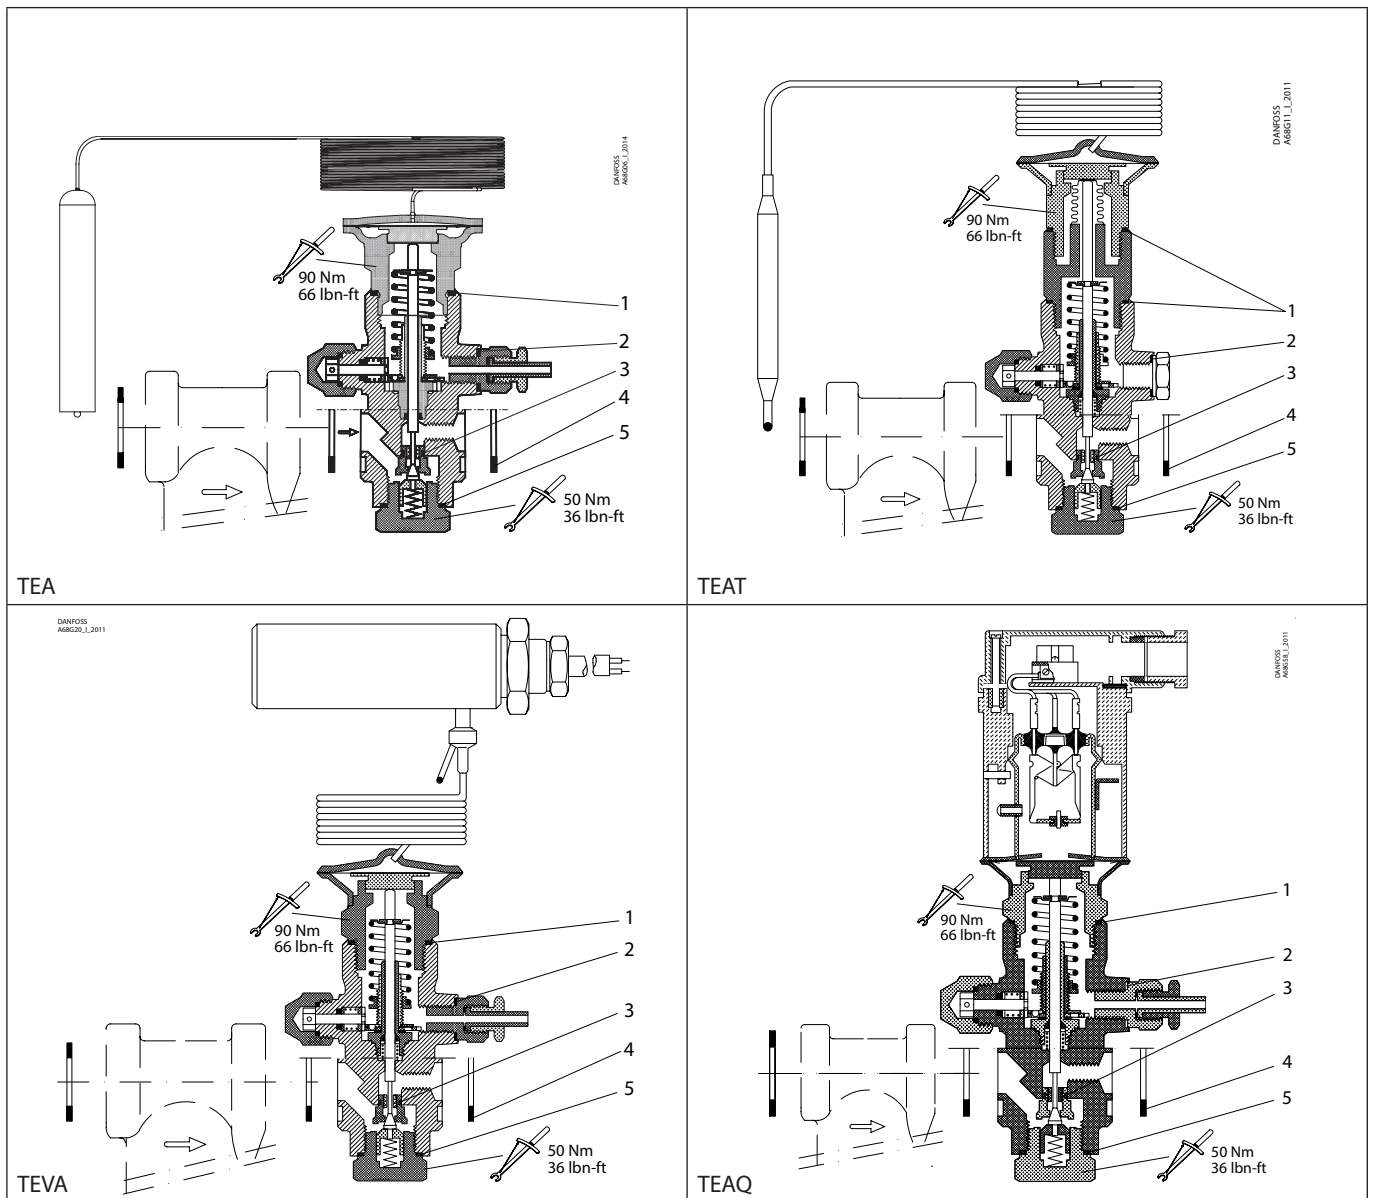

Installation guide – Spare parts and accessories

Inspection kit | Code number 068G0064  
TEA, TEAT, TEVA and TEAQ, Size 20 and 85

<p><b>1</b></p> <p> = Alu.</p> <p>Ø36 mm Ø1.42"</p> <p>Total no. = 2</p>	<p><b>2</b></p> <p> = Alu.</p> <p>Ø17.5 mm Ø0.69"</p> <p>Total no. = 1</p>	<p><b>3 (size 20)</b></p> <p>Ø8 mm Ø0.32"</p> <p>Total no. = 1</p>	<p><b>3 (size 85)</b></p> <p>Ø9 mm Ø0.35"</p> <p>Total no. = 1</p>
<p><b>4 (size 20)</b></p> <p> = Fibre</p> <p>Ø32 mm Ø1.26"</p> <p>Total no. = 3</p>	<p><b>4 (size 85)</b></p> <p> = Fibre</p> <p>Ø39 mm Ø1.54"</p> <p>Total no. = 3</p>	<p><b>5</b></p> <p> = Alu.</p> <p>Ø26 mm Ø1.02"</p> <p>Total no. = 1</p>	