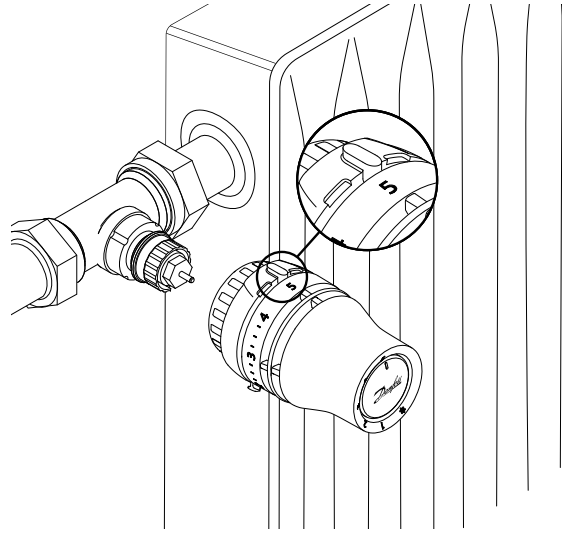

# Danfoss Redia® RA click with RLV-KB

Danfoss Redia® RA click + RLV-KB / 015G5327  
015G5328  
015G5330  
015G5331

VALVE Installation   Montage   Installation   Instalación	
<p></p>	<p><b>G<math>\frac{1}{2}</math></b></p> <p>1) </p> <p>2) </p>
<p><b>G<math>\frac{3}{4}</math></b></p> <p>1) </p>	

Danfoss Redia® RA with RLV-KB

SENSOR Installation | Montage | Installation | Instalación

1.

2.

3.

**Danfoss A/S**

Climate Solutions • danfoss.com • +45 7488 2222

Any information, including, but not limited to information on selection of product, its application or use, product design, weight, dimensions, capacity or any other technical data in product manuals, catalogues descriptions, advertisements, etc. and whether made available in writing, orally, electronically, online or via download, shall be considered informative, and is only binding if and to the extent, explicit reference is made in a quotation or order confirmation. Danfoss cannot accept any responsibility for possible errors in catalogues, brochures, videos and other material. Danfoss reserves the right to alter its products without notice. This also applies to products ordered but not delivered provided that such alterations can be made without changes to form, fit or function of the product.