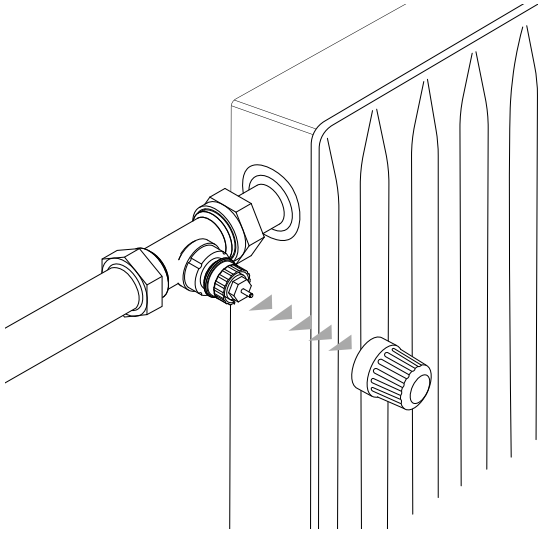

Danfoss Redia® RA with RLV-KB

SENSOR Installation | Montage | Installation | Instalación

1.