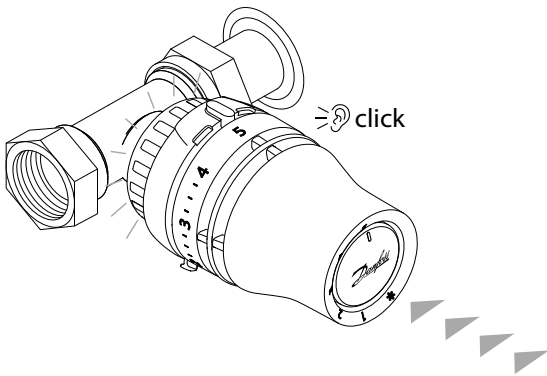

# Danfoss Redia® RA click with RLV-KB

Danfoss Redia® RA click + RLV-KB / 015G5327  
015G5328  
015G5330  
015G5331

VALVE Installation   Montage   Installation   Instalación	
<p></p>	<p><b>G<math>\frac{1}{2}</math></b></p> <p>1) </p> <p>2) </p>
<p><b>G<math>\frac{3}{4}</math></b></p> <p>1) </p>	

Danfoss Redia® RA with RLV-KB

SENSOR Installation | Montage | Installation | Instalación

1.

2.

3.

**Danfoss A/S**

Climate Solutions • danfoss.com • +45 7488 2222

Any information, including, but not limited to information on selection of product, its application or use, product design, weight, dimensions, capacity or any other technical data in product manuals, catalogues descriptions, advertisements, etc. and whether made available in writing, orally, electronically, online or via download, shall be considered informative, and is only binding if and to the extent, explicit reference is made in a quotation or order confirmation. Danfoss cannot accept any responsibility for possible errors in catalogues, brochures, videos and other material. Danfoss reserves the right to alter its products without notice. This also applies to products ordered but not delivered provided that such alterations can be made without changes to form, fit or function of the product.