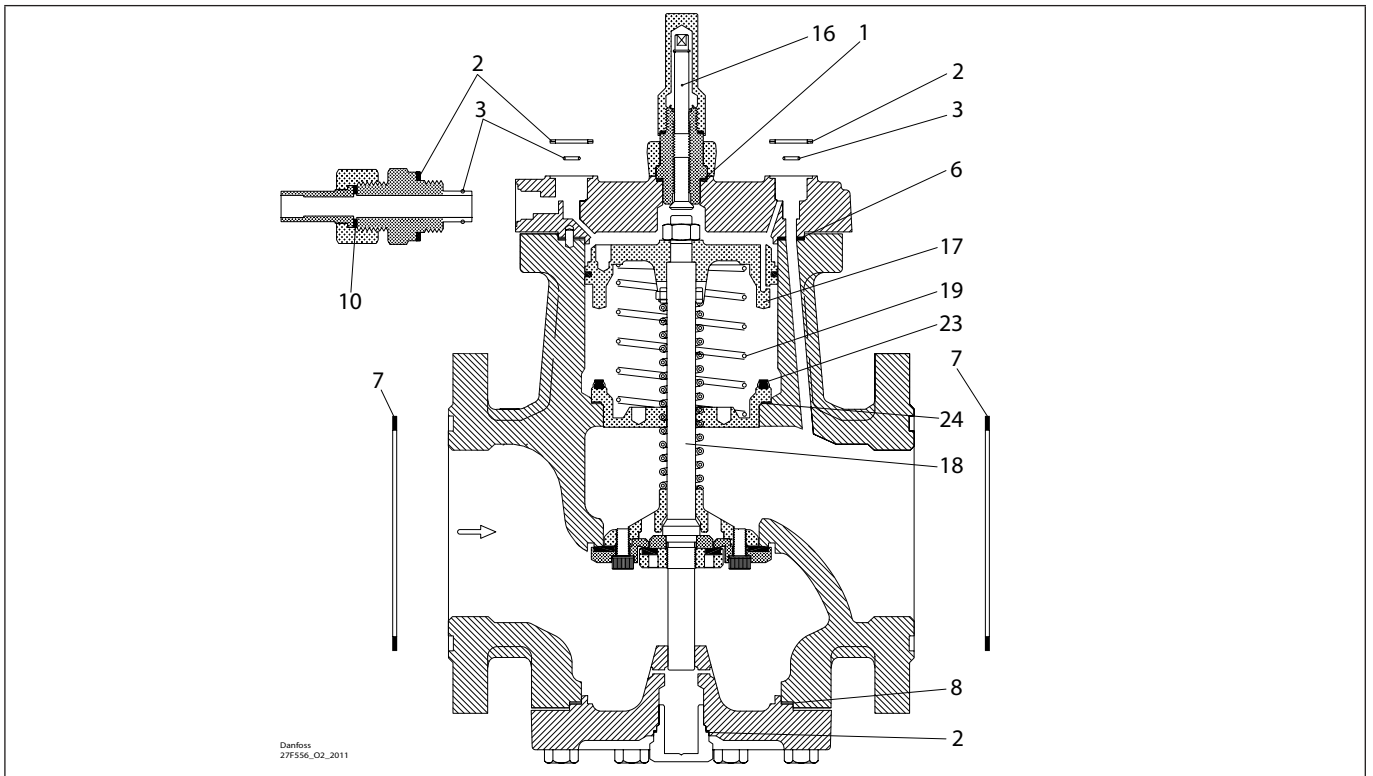

Installation guide – Spare parts and accessories

Overhaul kit | Code number 027F0571
PMLX, size 80

<p>1*</p> <p>Alu.</p> <p>Ø26 mm Ø1.02"</p> <p>Total no. = 1</p>	<p>2</p> <p>Fibre</p> <p>Ø33 mm Ø1.28"</p> <p>Total no. = 4</p>	<p>3</p> <p>Ø9 mm Ø0.36"</p> <p>Total no. = 3</p>	<p>4*</p> <p>Alu.</p> <p>Ø18 mm Ø0.70"</p> <p>Total no. = 1</p>	<p>5*</p> <p>Alu.</p> <p>Ø14 mm Ø0.55"</p> <p>Total no. = 1</p>	<p>6</p> <p>Fibre</p> <p>Ø154 mm Ø6.06"</p> <p>Total no. = 1</p>
<p>7</p> <p>Fibre</p> <p>Ø149 mm Ø5.87"</p> <p>Total no. = 2</p>	<p>8</p> <p>Fibre</p> <p>Ø134 mm Ø5.28"</p> <p>Total no. = 1</p>	<p>9*</p> <p>Alu.</p> <p>Ø32 mm Ø1.26"</p> <p>Total no. = 1</p>	<p>10</p> <p>Alu.</p> <p>Ø22 mm Ø0.87"</p> <p>Total no. = 1</p>	<p>16</p>	<p>17</p> <p>Ø120 mm Ø4.72"</p>
<p>18</p> <p>298 mm 11.74"</p>	<p>19</p> <p>Ø80 mm Ø3.15"</p> <p>Total no. = 1</p>	<p>23</p> <p>Ø114 mm Ø4.49"</p>	<p>24</p> <p>Fibre</p> <p>Ø113.4 mm Ø4.46"</p> <p>Total no. = 1</p>		

* The spare part is included in the package but is not used for PMLX size 80.