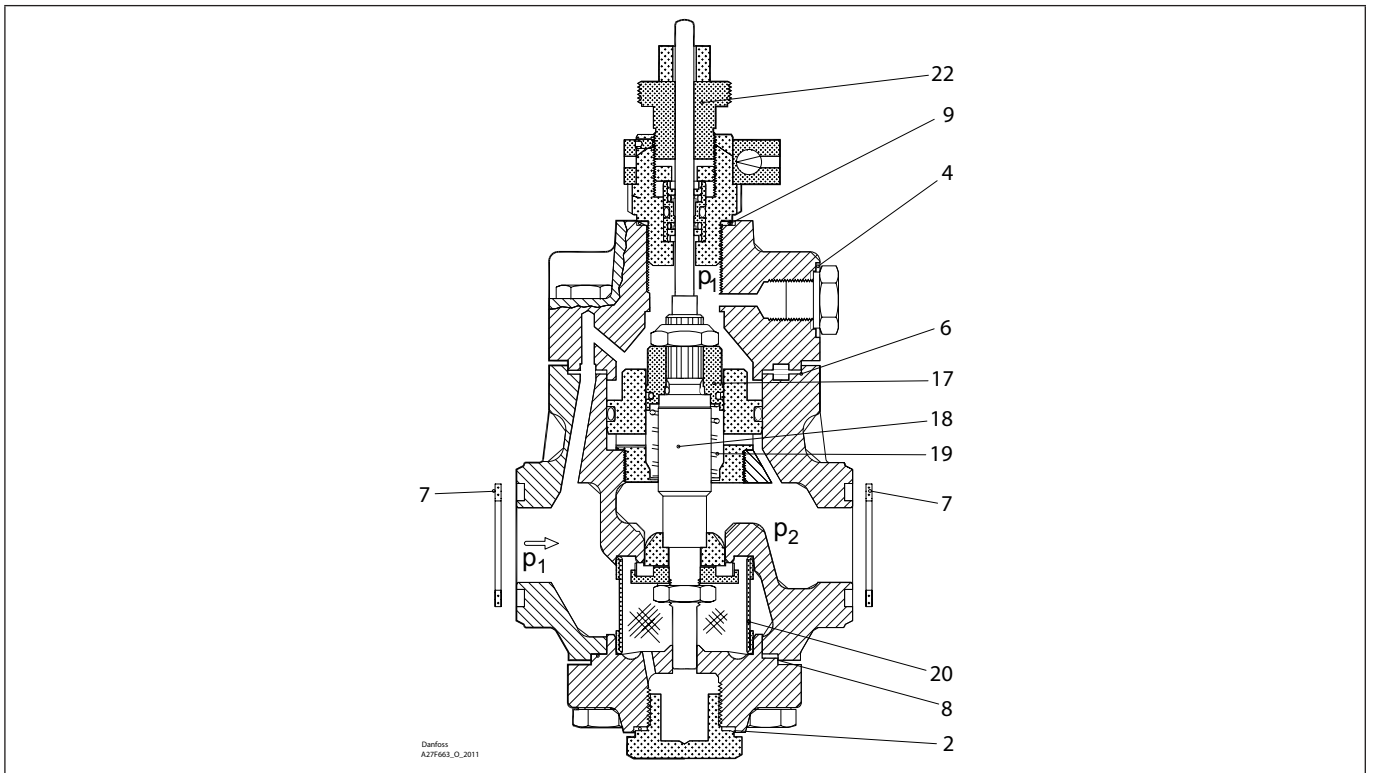

Installation guide – Spare parts and accessories

Overhaul kit | Code number 027F0592  
MRV, size 65

<p><b>1*</b></p> <p> = Alu.</p> <p> = Fibre</p> <p></p> <p>Total no. = 1</p>	<p><b>2</b></p> <p> = Alu.</p> <p> = Fibre</p> <p></p> <p>Total no. = 4</p>	<p><b>3*</b></p> <p> = Alu.</p> <p> = Fibre</p> <p></p> <p>Total no. = 3</p>	<p><b>4</b></p> <p> = Alu.</p> <p></p> <p>Total no. = 1</p>	<p><b>5*</b></p> <p> = Alu.</p> <p></p> <p>Total no. = 1</p>	<p><b>6</b></p> <p> = Fibre</p> <p></p> <p>Total no. = 1</p>
<p><b>7</b></p> <p> = Fibre</p> <p></p> <p>Total no. = 2</p>	<p><b>8</b></p> <p> = Fibre</p> <p></p> <p>Total no. = 1</p>	<p><b>9</b></p> <p> = Alu.</p> <p></p> <p>Total no. = 1</p>	<p><b>10*</b></p> <p> = Alu.</p> <p></p> <p>Total no. = 1</p>	<p><b>17</b></p> <p></p> <p>Total no. = 1</p>	<p><b>18</b></p> <p></p>
<p><b>19</b></p> <p></p> <p>Total no. = 1</p>	<p><b>20</b></p> <p></p> <p>Total no. = 1</p>	<p><b>22</b></p> <p></p> <p>Total no. = 1</p>			

\* The spare part is included in the package but is not used for MRV 65.