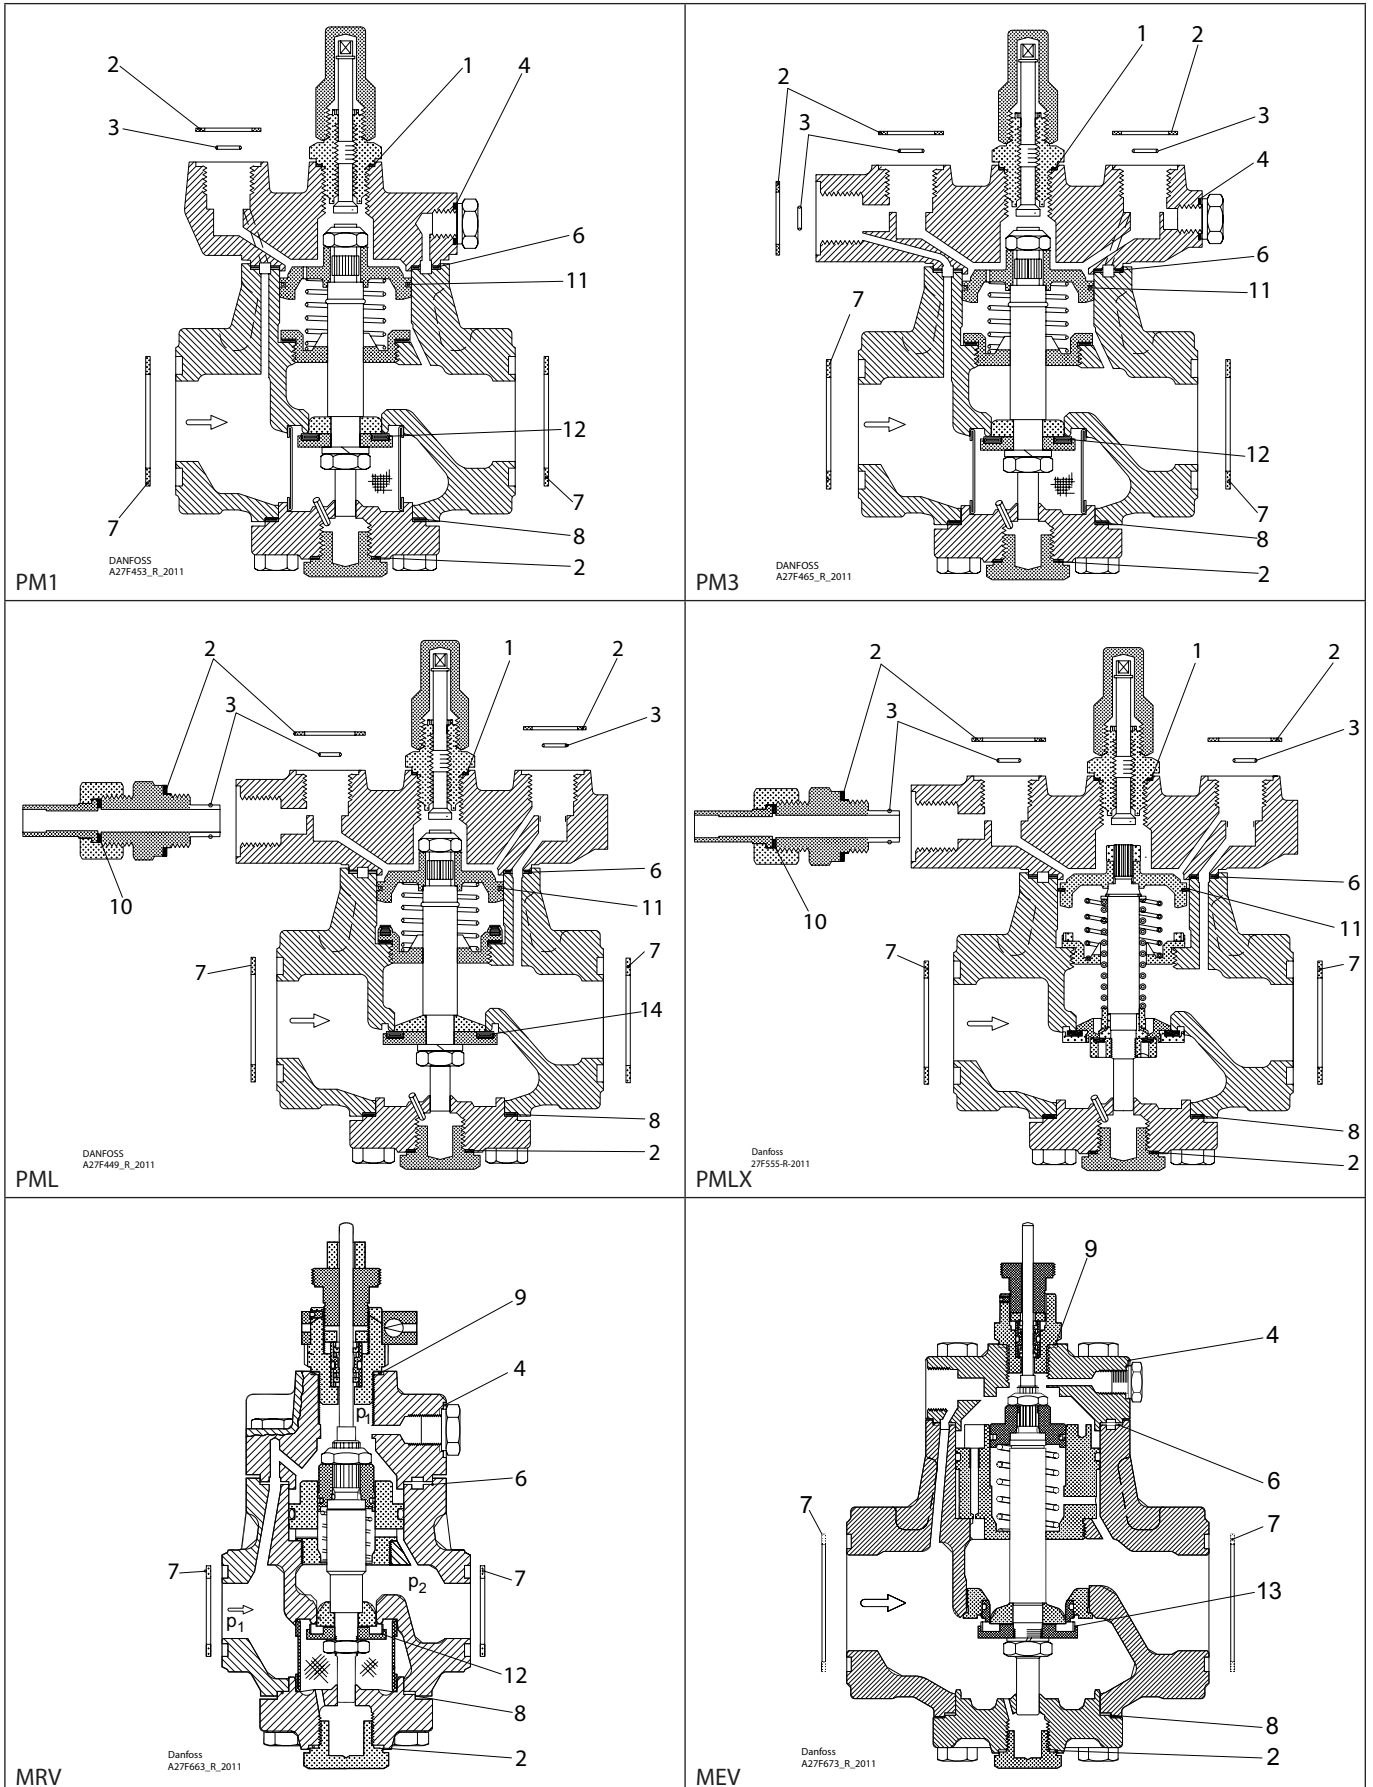

Installation guide – Spare parts and accessories

Repair kit | Code number 027F3154
 PM, PML/X, MRV, size 50 | MEV, PMFH/L, size 300

<p>1</p> <p>Alu.</p> <p>Ø26 mm Ø1.02"</p> <p>Total no. = 1</p>	<p>2</p> <p>Fibre</p> <p>Ø33 mm Ø1.28"</p> <p>Total no. = 4</p>	<p>3</p> <p>Ø9 mm Ø0.36"</p> <p>Total no. = 3</p>	<p>4</p> <p>Alu.</p> <p>Ø18 mm Ø0.70"</p> <p>Total no. = 1</p>	<p>5</p> <p>Alu.</p> <p>Ø14 mm Ø0.55"</p> <p>Total no. = 1</p>	<p>6</p> <p>Fibre</p> <p>Ø105 mm Ø4.13"</p> <p>Total no. = 1</p>
<p>7</p> <p>Fibre</p> <p>Ø76 mm Ø2.99"</p> <p>Total no. = 2</p>	<p>8</p> <p>Fibre</p> <p>Ø92 mm Ø3.62"</p> <p>Total no. = 1</p>	<p>9</p> <p>Alu.</p> <p>Ø32 mm Ø1.26"</p> <p>Total no. = 1</p>	<p>10</p> <p>Alu.</p> <p>Ø22 mm Ø0.87"</p> <p>Total no. = 1</p>	<p>11</p> <p>Alu.</p> <p>Ø80 mm Ø3.15"</p> <p>Total no. = 1</p>	<p>12</p> <p>Fibre</p> <p>Ø50 mm Ø1.98"</p> <p>Ø60 mm Ø2.35"</p> <p>Total no. = 1</p>
<p>13</p> <p>Alu.</p> <p>Ø32 mm Ø1.28"</p> <p>Ø39 mm Ø1.53"</p> <p>Total no. = 1</p>	<p>14</p> <p>Alu.</p> <p>Ø65 mm Ø2.57"</p> <p>Ø73 mm Ø2.89"</p> <p>Total no. = 1</p>				