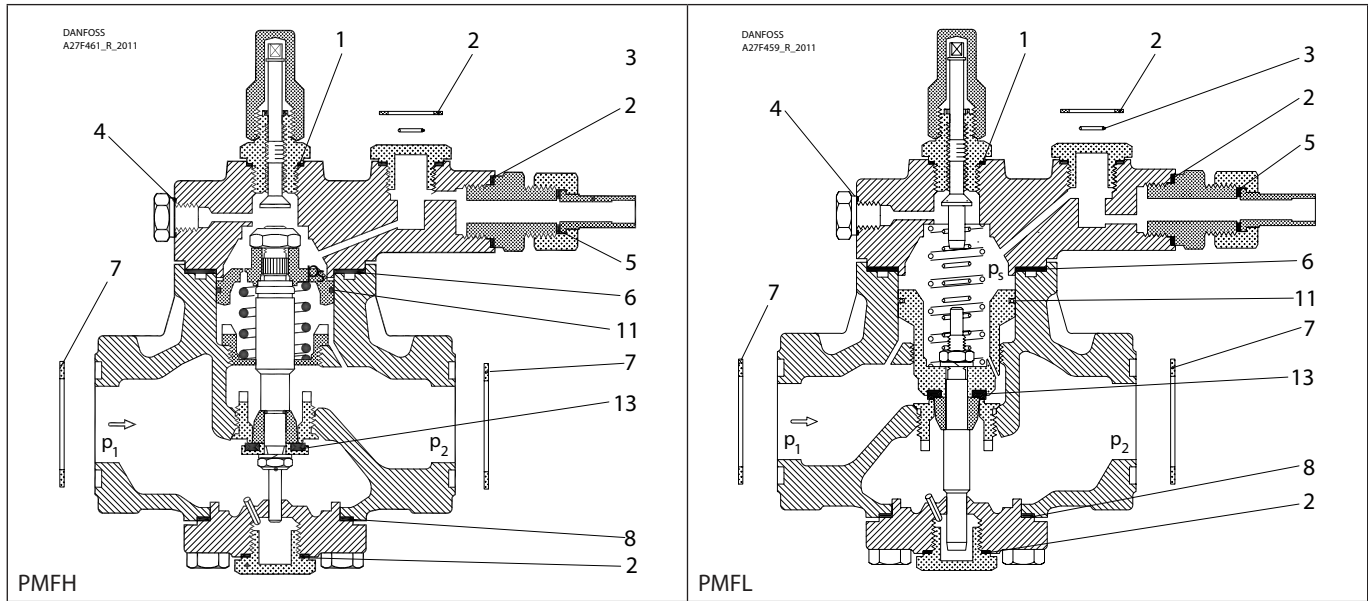

Installation guide – Spare parts and accessories

Repair kit | Code number 027F3154
 PM, PML/X, MRV, size 50 | MEV, PMFH/L, size 300

<p>1</p> <p>Alu.</p> <p>Ø26 mm Ø1.02"</p> <p>Total no. = 1</p>	<p>2</p> <p>Fibre</p> <p>Ø33 mm Ø1.28"</p> <p>Total no. = 4</p>	<p>3</p> <p>Ø9 mm Ø0.36"</p> <p>Total no. = 3</p>	<p>4</p> <p>Alu.</p> <p>Ø18 mm Ø0.70"</p> <p>Total no. = 1</p>	<p>5</p> <p>Alu.</p> <p>Ø14 mm Ø0.55"</p> <p>Total no. = 1</p>	<p>6</p> <p>Fibre</p> <p>Ø105 mm Ø4.13"</p> <p>Total no. = 1</p>
<p>7</p> <p>Fibre</p> <p>Ø76 mm Ø2.99"</p> <p>Total no. = 2</p>	<p>8</p> <p>Fibre</p> <p>Ø92 mm Ø3.62"</p> <p>Total no. = 1</p>	<p>9</p> <p>Alu.</p> <p>Ø32 mm Ø1.26"</p> <p>Total no. = 1</p>	<p>10</p> <p>Alu.</p> <p>Ø22 mm Ø0.87"</p> <p>Total no. = 1</p>	<p>11</p> <p>Alu.</p> <p>Ø80 mm Ø3.15"</p> <p>Total no. = 1</p>	<p>12</p> <p>Fibre</p> <p>Ø50 mm Ø1.98"</p> <p>Ø60 mm Ø2.35"</p> <p>Total no. = 1</p>
<p>13</p> <p>Alu.</p> <p>Ø32 mm Ø1.28"</p> <p>Ø39 mm Ø1.53"</p> <p>Total no. = 1</p>	<p>14</p> <p>Alu.</p> <p>Ø65 mm Ø2.57"</p> <p>Ø73 mm Ø2.89"</p> <p>Total no. = 1</p>				