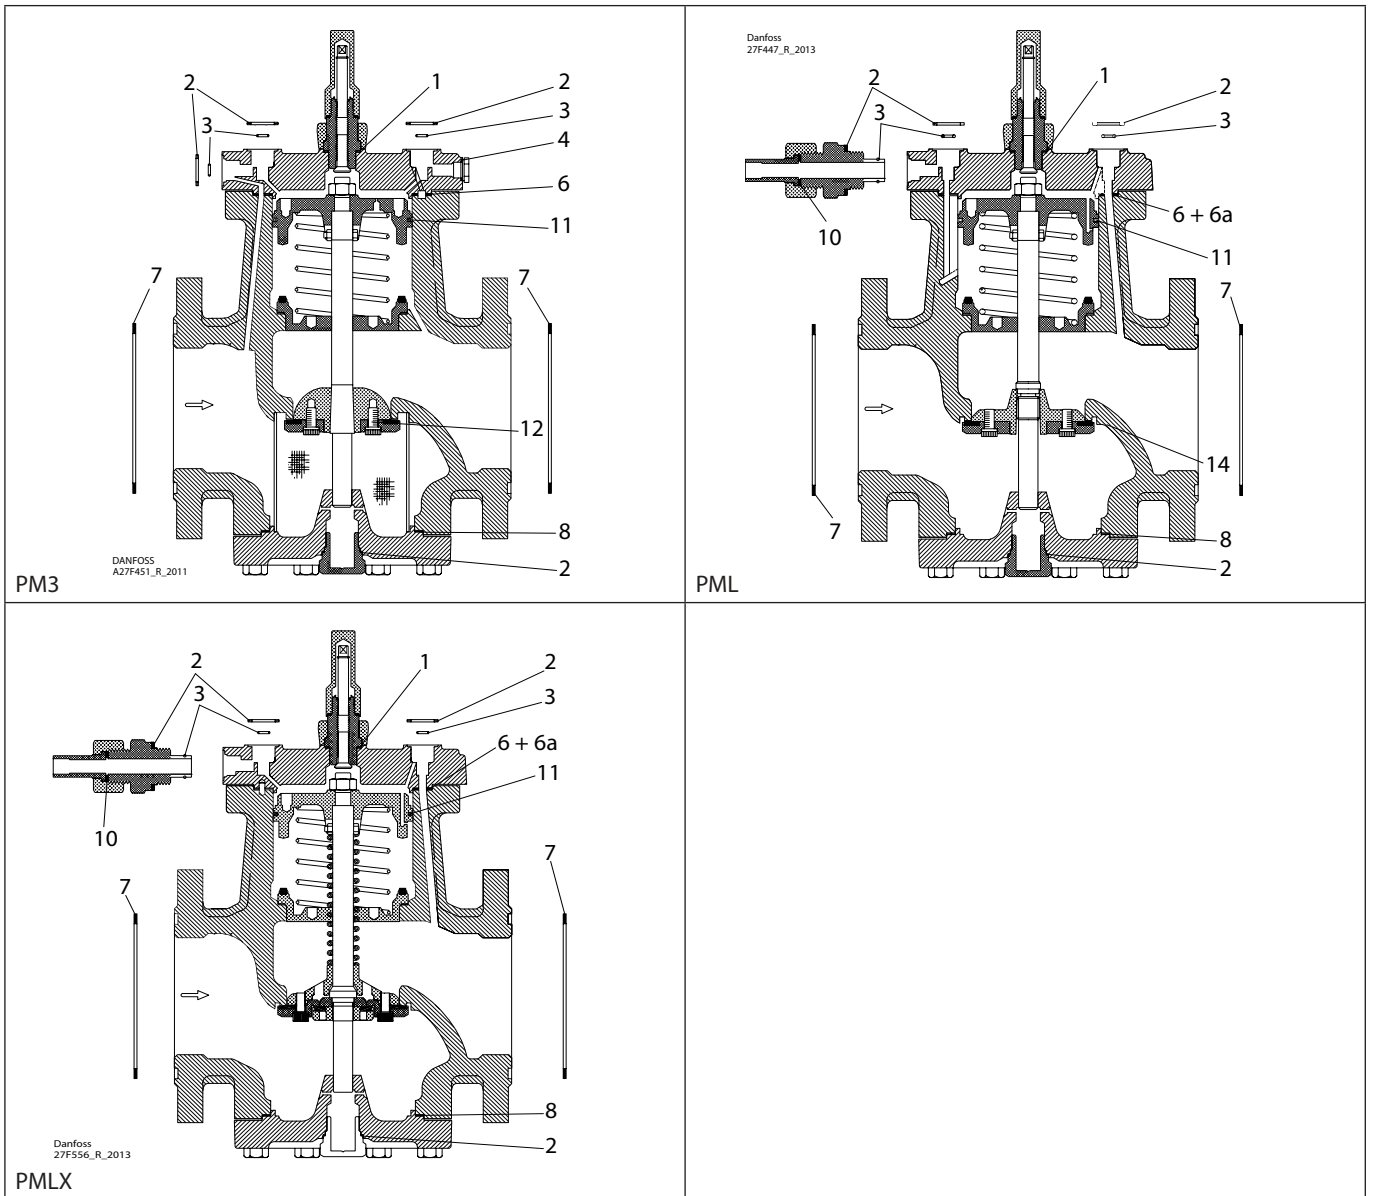

Installation guide – Spare parts and accessories

Repair kit | Code number 027F3157  
PM, PML/X, size 100

<p><b>1</b></p> <p> = Alu.</p> <p>Ø26 mm Ø1.02"</p> <p>Total no. = 1</p>	<p><b>2</b></p> <p> = Fibre</p> <p>Ø33 mm Ø1.28"</p> <p>Total no. = 4</p>	<p><b>3</b></p> <p></p> <p>Ø9 mm Ø0.36"</p> <p>Total no. = 3</p>	<p><b>4</b></p> <p> = Alu.</p> <p>Ø18 mm Ø0.70"</p> <p>Total no. = 1</p>	<p><b>5*</b></p> <p> = Alu.</p> <p>Ø14 mm Ø0.55"</p> <p>Total no. = 1</p>	<p><b>6</b></p> <p> = Fibre</p> <p>Ø185 mm Ø7.28"</p> <p>Total no. = 1</p>
<p><b>6a</b></p> <p> = Fibre</p> <p>Ø185 mm Ø7.28"</p> <p>Total no. = 1</p>	<p><b>7</b></p> <p> = Fibre</p> <p>Ø175 mm Ø6.89"</p> <p>Total no. = 2</p>	<p><b>8*</b></p> <p> = Fibre</p> <p>Ø168 mm Ø6.61"</p> <p>Total no. = 1</p>	<p><b>9</b></p> <p> = Alu.</p> <p>Ø32 mm Ø1.26"</p> <p>Total no. = 1</p>	<p><b>10</b></p> <p> = Alu.</p> <p>Ø22 mm Ø0.87"</p> <p>Total no. = 1</p>	<p><b>11</b></p> <p></p> <p>Ø145 mm Ø5.71"</p> <p>Total no. = 1</p>
<p><b>12</b></p> <p></p> <p>Ø115 mm Ø4.5"</p> <p>Total no. = 1</p>	<p><b>14</b></p> <p></p> <p>Ø132 mm Ø5.18"</p> <p>Total no. = 1</p>				

\* The spare part is included in the package but is not used for PM, PML/X 100.