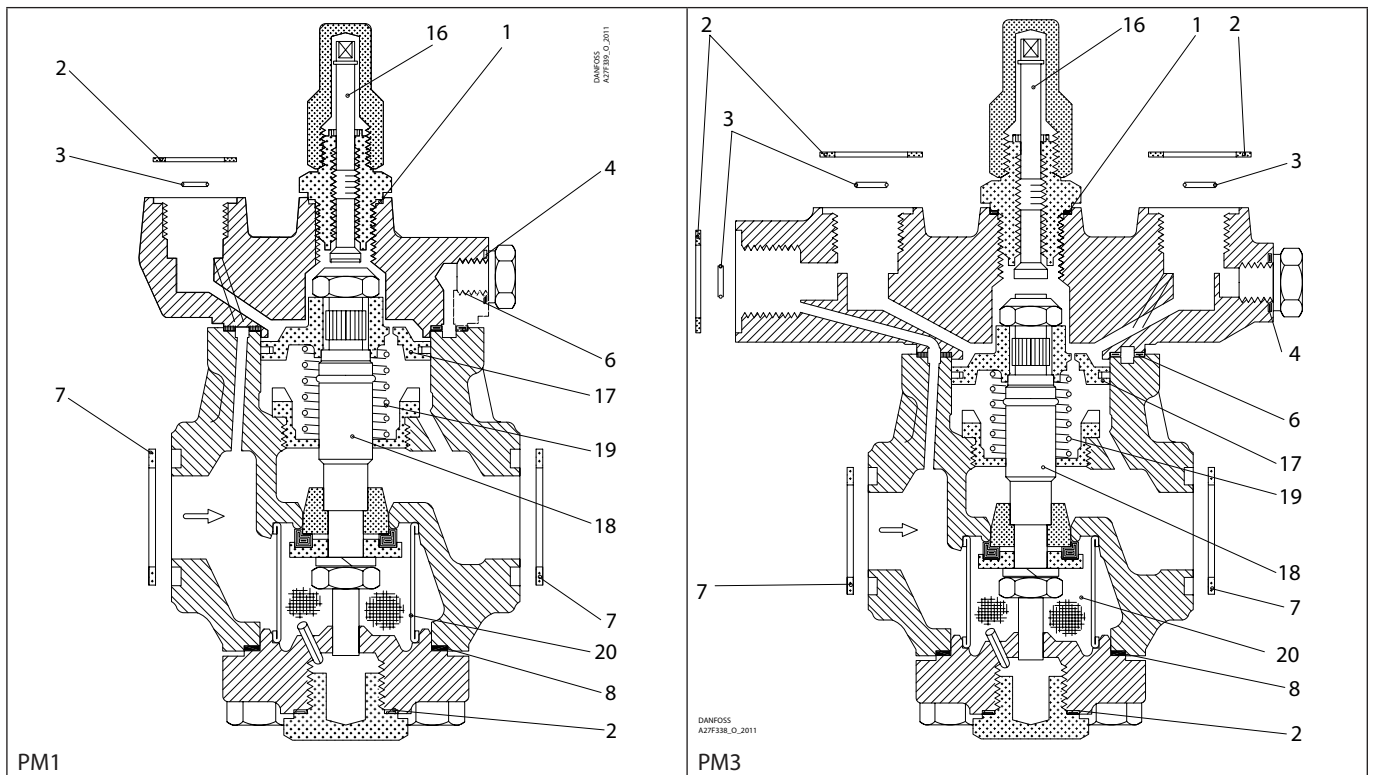

Installation guide – Spare parts and accessories

Overhaul kit | Code number 027F3370
PM, size 20

<p>1</p> <p>▨ = Alu.</p> <p>Ø26 mm Ø1.02"</p> <p>Total no. = 1</p>	<p>2</p> <p>▨ = Fibre</p> <p>Ø33 mm Ø1.28"</p> <p>Total no. = 4</p>	<p>3</p> <p>Ø9 mm Ø0.36"</p> <p>Total no. = 3</p>	<p>4</p> <p>▨ = Alu.</p> <p>Ø18 mm Ø0.70"</p> <p>Total no. = 1</p>	<p>5*</p> <p>▨ = Alu.</p> <p>Ø14 mm Ø0.55"</p> <p>Total no. = 1</p>	<p>6</p> <p>▨ = Fibre</p> <p>Ø75 mm Ø2.95"</p> <p>Total no. = 1</p>
<p>7</p> <p>▨ = Fibre</p> <p>Ø39 mm Ø1.54"</p> <p>Total no. = 2</p>	<p>8</p> <p>▨ = Fibre</p> <p>Ø60 mm Ø2.36"</p> <p>Total no. = 1</p>	<p>9*</p> <p>▨ = Alu.</p> <p>Ø32 mm Ø1.26"</p> <p>Total no. = 1</p>	<p>10*</p> <p>▨ = Alu.</p> <p>Ø22 mm Ø0.87"</p> <p>Total no. = 1</p>	<p>16</p>	<p>17</p> <p>Ø50 mm Ø1.97"</p>
<p>18</p> <p>15 mm 0.59"</p>	<p>19</p> <p>Ø26 mm Ø1.04"</p> <p>Total no. = 1</p>	<p>20</p> <p>Ø44 mm Ø1.73"</p> <p>Total no. = 1</p>			

* The spare part is included in the package but is not used for PM 1 or PM 3..