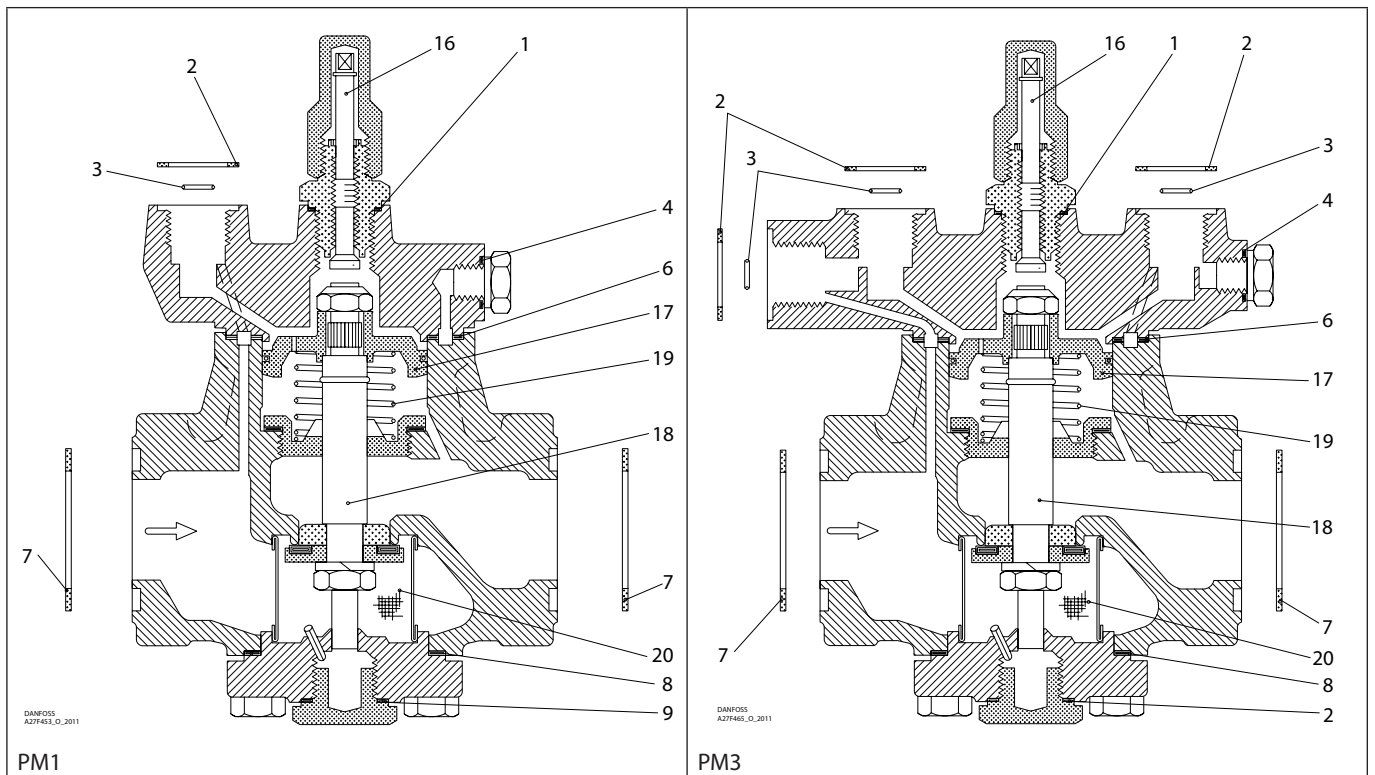

Installation guide – Spare parts and accessories

Overhaul kit | Code number 027F3376
PM, size 65 - standard cone

<p>1</p> <p>▨ = Alu.</p> <p>Ø26 mm Ø1.02"</p> <p>Total no. = 1</p>	<p>2</p> <p>▨ = Fibre</p> <p>Ø33 mm Ø1.28"</p> <p>Total no. = 4</p>	<p>3</p> <p>Ø9 mm Ø0.36"</p> <p>Total no. = 3</p>	<p>4</p> <p>▨ = Alu.</p> <p>Ø18 mm Ø0.70"</p> <p>Total no. = 1</p>	<p>5*</p> <p>▨ = Alu.</p> <p>Ø14 mm Ø0.55"</p> <p>Total no. = 1</p>	<p>6</p> <p>▨ = Fibre</p> <p>Ø127 mm Ø5"</p> <p>Total no. = 1</p>
<p>7</p> <p>▨ = Fibre</p> <p>Ø87 mm Ø3.43"</p> <p>Total no. = 2</p>	<p>8</p> <p>▨ = Fibre</p> <p>Ø112 mm Ø4.41"</p> <p>Total no. = 1</p>	<p>9</p> <p>▨ = Alu.</p> <p>Ø32 mm Ø1.26"</p> <p>Total no. = 1</p>	<p>10*</p> <p>▨ = Alu.</p> <p>Ø22 mm Ø0.87"</p> <p>Total no. = 1</p>	<p>16</p>	<p>17</p> <p>Ø105 mm Ø4.13"</p>
<p>18</p> <p>Ø65 mm Ø2.54"</p>	<p>19</p> <p>Ø61 mm Ø2.40"</p> <p>Total no. = 1</p>	<p>20</p> <p>Ø94 mm Ø3.70"</p> <p>Total no. = 1</p>			

* The spare part is included in the package but is not used for PM 1 or PM 3 with standard cone.