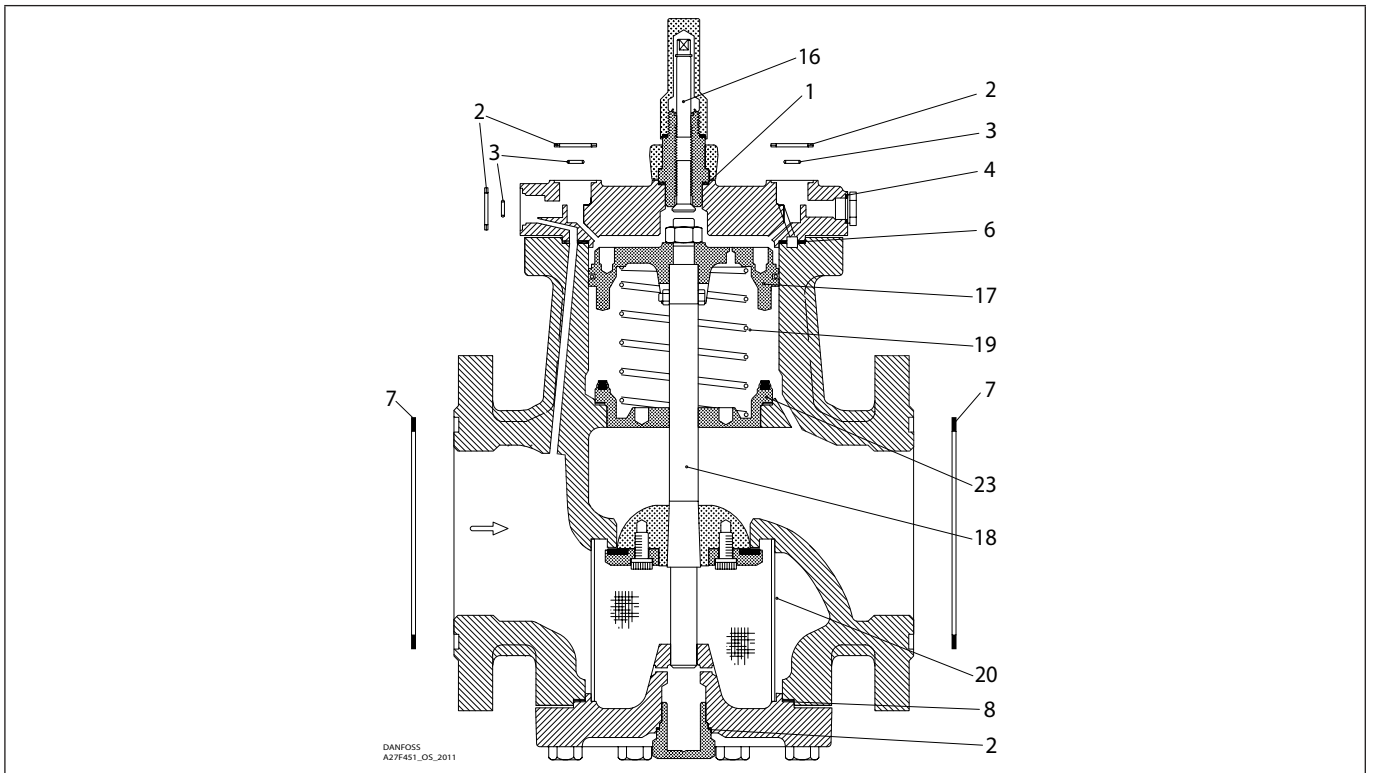

Installation guide – Spare parts and accessories

Overhaul kit | Code number 027F3379
PM, size 125 - standard cone

<p>1**</p> <p> = Fibre</p> <p>Total no. = 1</p>	<p>2</p> <p> = Fibre</p> <p>Total no. = 4</p>	<p>3</p> <p> = Alu.</p> <p>Total no. = 3</p>	<p>4</p> <p> = Alu.</p> <p>Total no. = 1</p>	<p>5*</p> <p> = Alu.</p> <p>Total no. = 1</p>	<p>6</p> <p> = Fibre</p> <p>Total no. = 1</p>
<p>7</p> <p> = Fibre</p> <p>Total no. = 2</p>	<p>8</p> <p> = Fibre</p> <p>Total no. = 1</p>	<p>9*</p> <p> = Alu.</p> <p>Total no. = 1</p>	<p>10*</p> <p> = Alu.</p> <p>Total no. = 1</p>	<p>16</p>	<p>17</p>
<p>18</p>	<p>19</p> <p>Total no. = 1</p>	<p>20</p> <p>Total no. = 1</p>	<p>23</p>		

* The spare part is included in the package but is not used for PM size 125 with standard cone.

** Included in manual opening device.