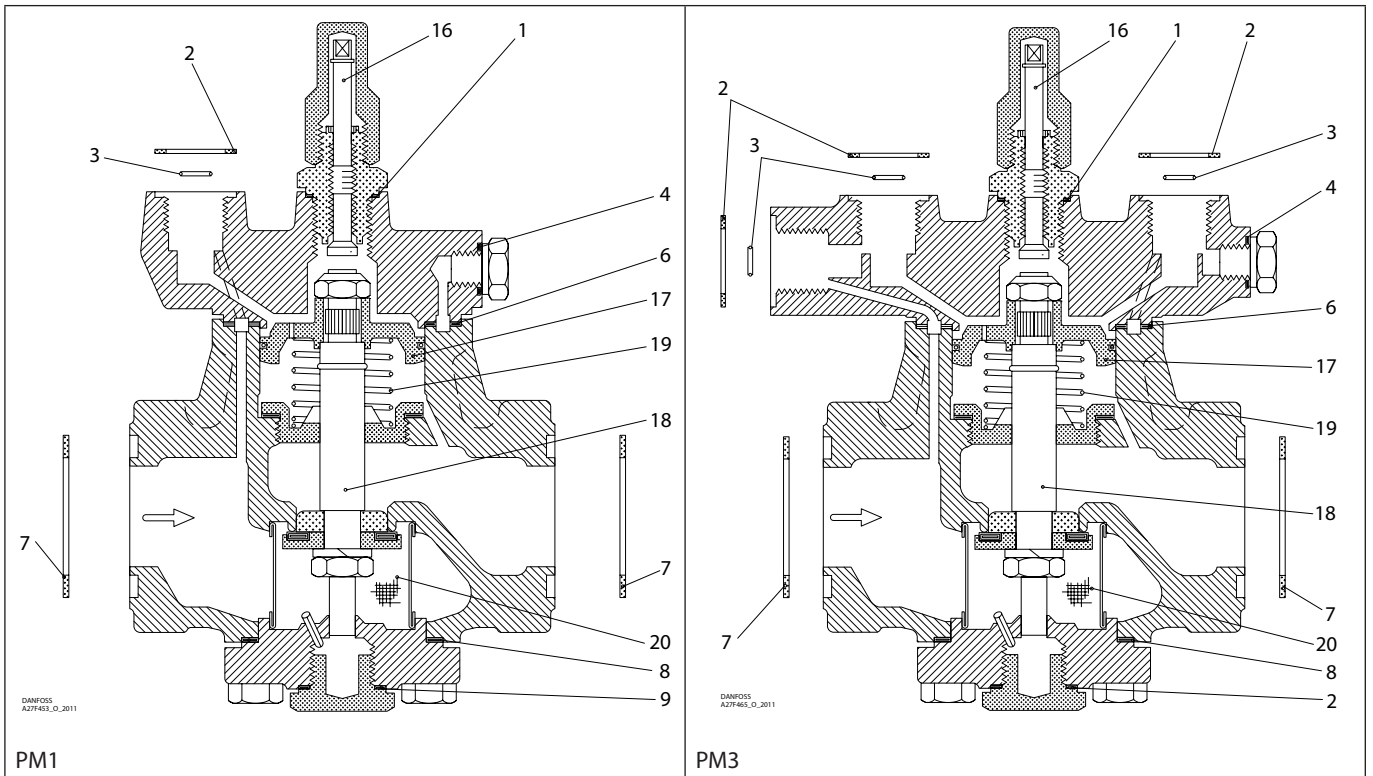

Installation guide – Spare parts and accessories

Overhaul kit | Code number 027F3384  
PM, size 40 V-cone

<p><b>1</b></p> <p>▨ = Alu.</p> <p>Ø26 mm Ø1.02"</p> <p>Total no. = 1</p>	<p><b>2</b></p> <p>▨ = Fibre</p> <p>Ø33 mm Ø1.28"</p> <p>Total no. = 4</p>	<p><b>3</b></p> <p>Ø9 mm Ø0.36"</p> <p>Total no. = 3</p>	<p><b>4</b></p> <p>▨ = Alu.</p> <p>Ø18 mm Ø0.70"</p> <p>Total no. = 1</p>	<p><b>5*</b></p> <p>▨ = Alu.</p> <p>Ø14 mm Ø0.55"</p> <p>Total no. = 1</p>	<p><b>6</b></p> <p>▨ = Fibre</p> <p>Ø93 mm Ø3.66"</p> <p>Total no. = 1</p>
<p><b>7</b></p> <p>▨ = Fibre</p> <p>Ø65 mm Ø2.56"</p> <p>Total no. = 2</p>	<p><b>8</b></p> <p>▨ = Fibre</p> <p>Ø78 mm Ø3.07"</p> <p>Total no. = 1</p>	<p><b>9</b></p> <p>▨ = Alu.</p> <p>Ø32 mm Ø1.26"</p> <p>Total no. = 1</p>	<p><b>10*</b></p> <p>▨ = Alu.</p> <p>Ø22 mm Ø0.87"</p> <p>Total no. = 1</p>	<p><b>16</b></p>	<p><b>17</b></p> <p>Ø68 mm Ø2.68"</p>
<p><b>18</b></p> <p>Ø42 mm Ø1.65"</p>	<p><b>19</b></p> <p>Ø40 mm Ø1.57"</p> <p>Total no. = 1</p>	<p><b>20</b></p> <p>Ø62 mm Ø2.44"</p> <p>Total no. = 1</p>			

\* The spare part is included in the package but is not used for PM 1 or PM 3 with V-cone.