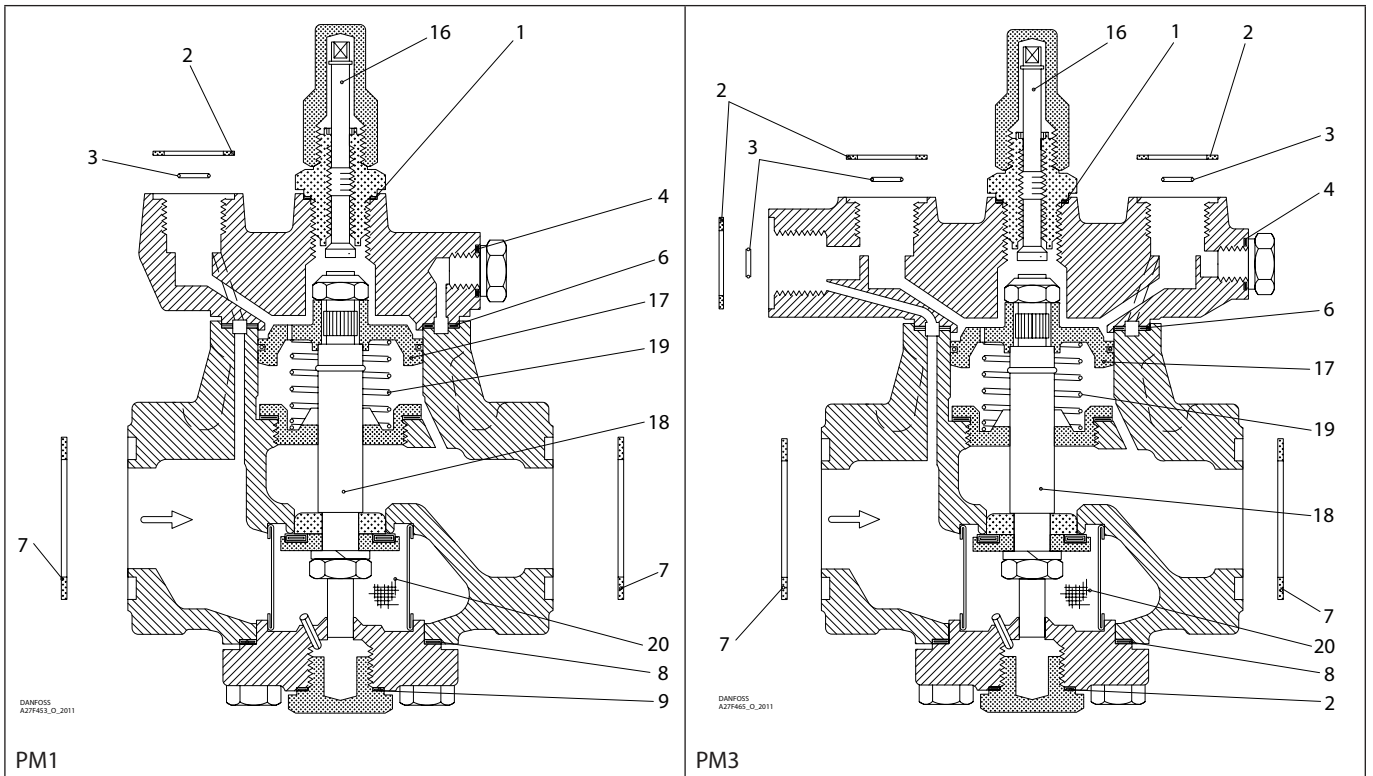

Installation guide – Spare parts and accessories

Overhaul kit | Code number 027F3385  
PM, size 50 V-cone

<p><b>1</b></p> <p>▨ = Alu.</p> <p>Ø26 mm Ø1.02"</p> <p>Total no. = 1</p>	<p><b>2</b></p> <p>▨ = Fibre</p> <p>Ø33 mm Ø1.28"</p> <p>Total no. = 4</p>	<p><b>3</b></p> <p>Ø9 mm Ø0.36"</p> <p>Total no. = 3</p>	<p><b>4</b></p> <p>▨ = Alu.</p> <p>Ø18 mm Ø0.70"</p> <p>Total no. = 1</p>	<p><b>5*</b></p> <p>▨ = Alu.</p> <p>Ø14 mm Ø0.55"</p> <p>Total no. = 1</p>	<p><b>6</b></p> <p>▨ = Fibre</p> <p>Ø105 mm Ø4.13"</p> <p>Total no. = 1</p>
<p><b>7</b></p> <p>▨ = Fibre</p> <p>Ø76 mm Ø2.99"</p> <p>Total no. = 2</p>	<p><b>8</b></p> <p>▨ = Fibre</p> <p>Ø92 mm Ø3.62"</p> <p>Total no. = 1</p>	<p><b>9</b></p> <p>▨ = Alu.</p> <p>Ø32 mm Ø1.26"</p> <p>Total no. = 1</p>	<p><b>10*</b></p> <p>▨ = Alu.</p> <p>Ø22 mm Ø0.87"</p> <p>Total no. = 1</p>	<p><b>16</b></p>	<p><b>17</b></p> <p>Ø85 mm Ø3.35"</p>
<p><b>18</b></p> <p>Ø50 mm Ø1.97"</p>	<p><b>19</b></p> <p>Ø49 mm Ø1.93"</p> <p>Total no. = 1</p>	<p><b>20</b></p> <p>Ø74 mm Ø2.91"</p> <p>Total no. = 1</p>			

\* The spare part is included in the package but is not used for PM 1 or PM 3 with V-cone.