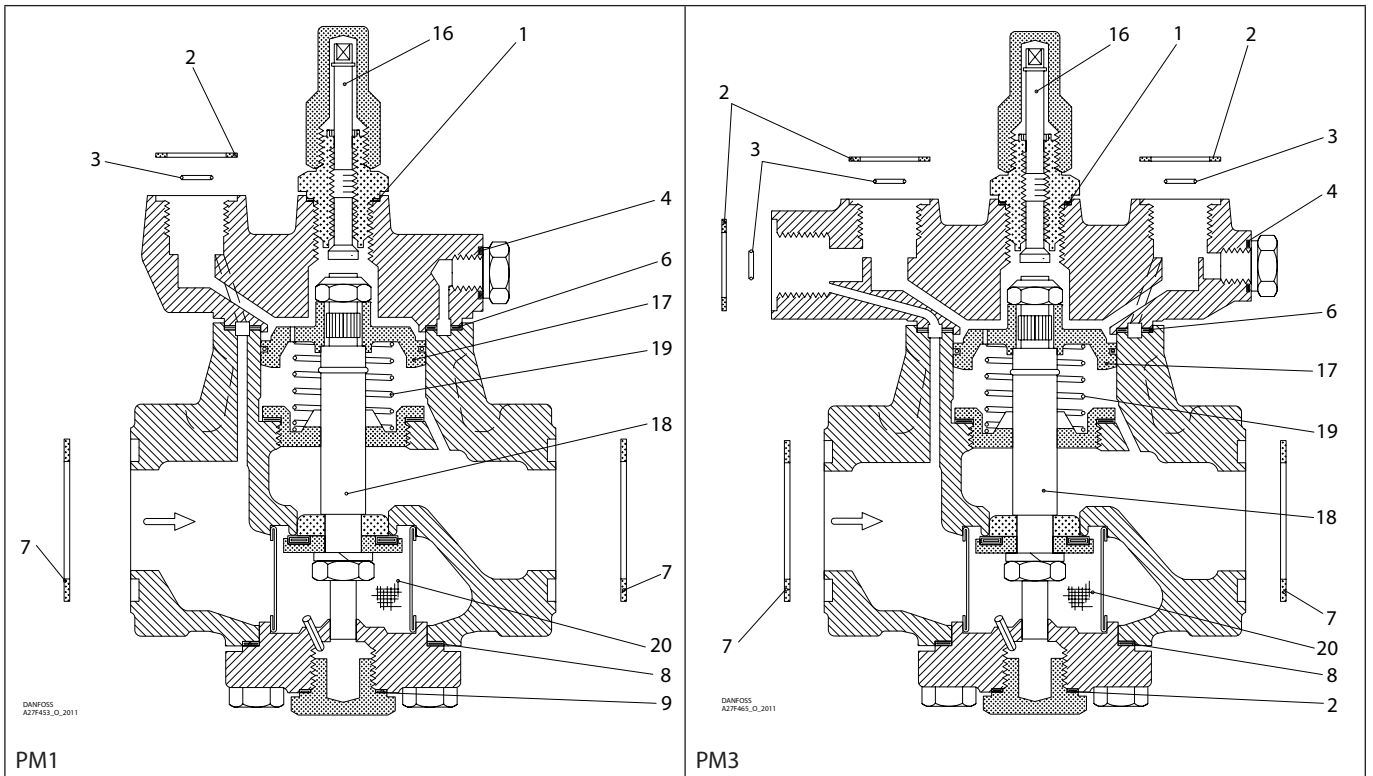

Installation guide – Spare parts and accessories

Overhaul kit | Code number 027F3386
PM, size 65 V-cone

<p>1</p> <p>▨ = Alu.</p> <p>Ø26 mm Ø1.02"</p> <p>Total no. = 1</p>	<p>2</p> <p>▨ = Fibre</p> <p>Ø33 mm Ø1.28"</p> <p>Total no. = 4</p>	<p>3</p> <p>Ø9 mm Ø0.36"</p> <p>Total no. = 3</p>	<p>4</p> <p>▨ = Alu.</p> <p>Ø18 mm Ø0.70"</p> <p>Total no. = 1</p>	<p>5*</p> <p>▨ = Alu.</p> <p>Ø14 mm Ø0.55"</p> <p>Total no. = 1</p>	<p>6</p> <p>▨ = Fibre</p> <p>Ø127 mm Ø5"</p> <p>Total no. = 1</p>
<p>7</p> <p>▨ = Fibre</p> <p>Ø87 mm Ø3.43"</p> <p>Total no. = 2</p>	<p>8</p> <p>▨ = Fibre</p> <p>Ø112 mm Ø4.41"</p> <p>Total no. = 1</p>	<p>9</p> <p>▨ = Alu.</p> <p>Ø32 mm Ø1.26"</p> <p>Total no. = 1</p>	<p>10*</p> <p>▨ = Alu.</p> <p>Ø22 mm Ø0.87"</p> <p>Total no. = 1</p>	<p>16</p>	<p>17</p> <p>Ø105 mm Ø4.13"</p>
<p>18</p> <p>Ø65 mm Ø2.54"</p>	<p>19</p> <p>Ø61 mm Ø2.40"</p> <p>Total no. = 1</p>	<p>20</p> <p>Ø94 mm Ø3.70"</p> <p>Total no. = 1</p>			

* The spare part is included in the package but is not used for PM 1 or PM 3 with V-cone.