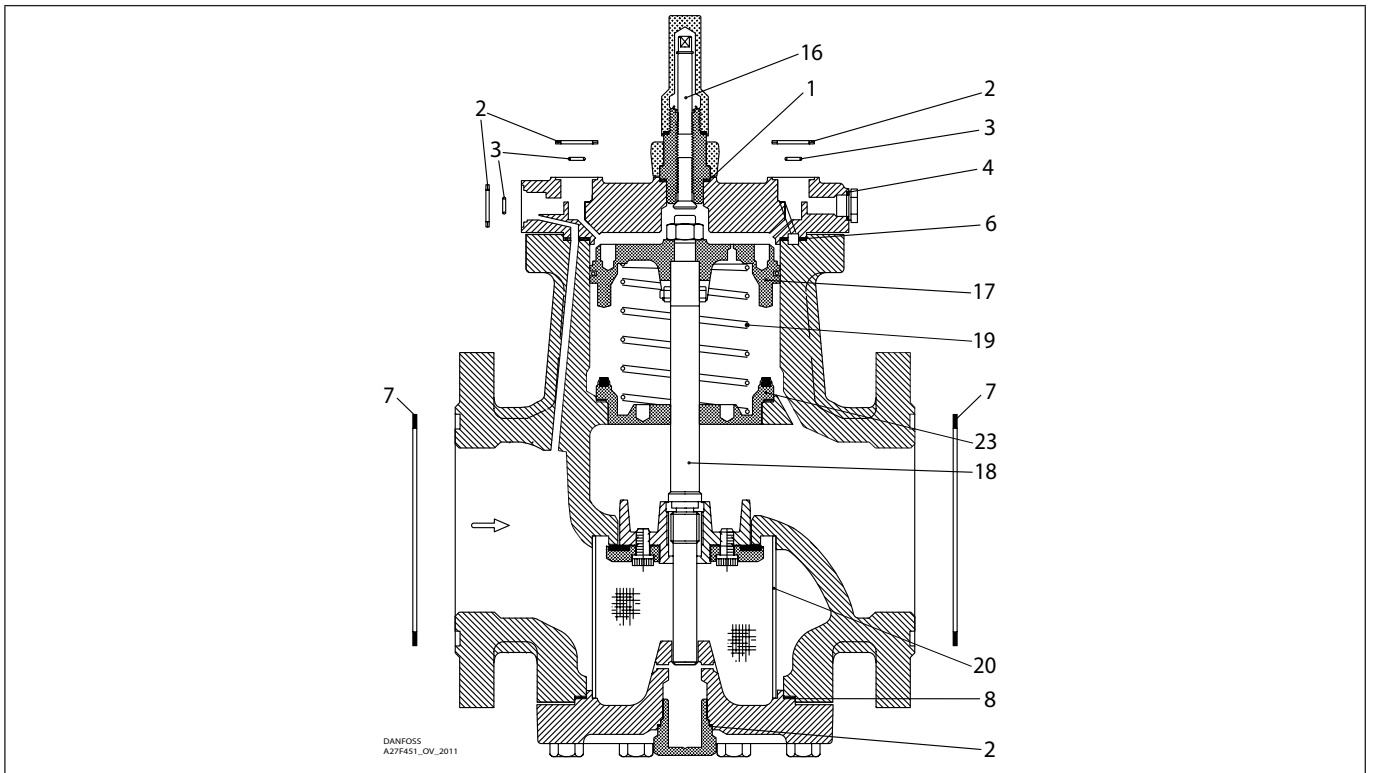

Installation guide – Spare parts and accessories

Overhaul kit | Code number 027F3387  
PM, size 80 - V-cone

<p><b>1**</b></p> <p> = Fibre</p> <p>Ø38 mm Ø1.5"</p> <p>Total no. = 1</p>	<p><b>2</b></p> <p> = Fibre</p> <p>Ø33 mm Ø1.28"</p> <p>Total no. = 4</p>	<p><b>3</b></p> <p> = Alu.</p> <p>Ø9 mm Ø0.36"</p> <p>Total no. = 3</p>	<p><b>4</b></p> <p> = Alu.</p> <p>Ø18 mm Ø0.70"</p> <p>Total no. = 1</p>	<p><b>5*</b></p> <p> = Alu.</p> <p>Ø14 mm Ø0.55"</p> <p>Total no. = 1</p>	<p><b>6</b></p> <p> = Fibre</p> <p>Ø154 mm Ø6.06"</p> <p>Total no. = 1</p>
<p><b>7</b></p> <p> = Fibre</p> <p>Ø149 mm Ø5.87"</p> <p>Total no. = 2</p>	<p><b>8</b></p> <p> = Fibre</p> <p>Ø134 mm Ø5.28"</p> <p>Total no. = 1</p>	<p><b>9*</b></p> <p> = Alu.</p> <p>Ø32 mm Ø1.26"</p> <p>Total no. = 1</p>	<p><b>10*</b></p> <p> = Alu.</p> <p>Ø22 mm Ø0.87"</p> <p>Total no. = 1</p>	<p><b>16</b></p>	<p><b>17</b></p> <p>Ø120 mm Ø4.72"</p>
<p><b>18</b></p> <p>265 mm 10.44"</p>	<p><b>19</b></p> <p>Ø80 mm Ø3.15"</p> <p>Total no. = 1</p>	<p><b>20</b></p> <p>Ø110 mm Ø4.33"</p> <p>Total no. = 1</p>	<p><b>23</b></p> <p>Ø114 mm Ø4.49"</p>		

\* The spare part is included in the package but is not used for PM size 80 with V-cone.

\*\* Included in manual opening device.