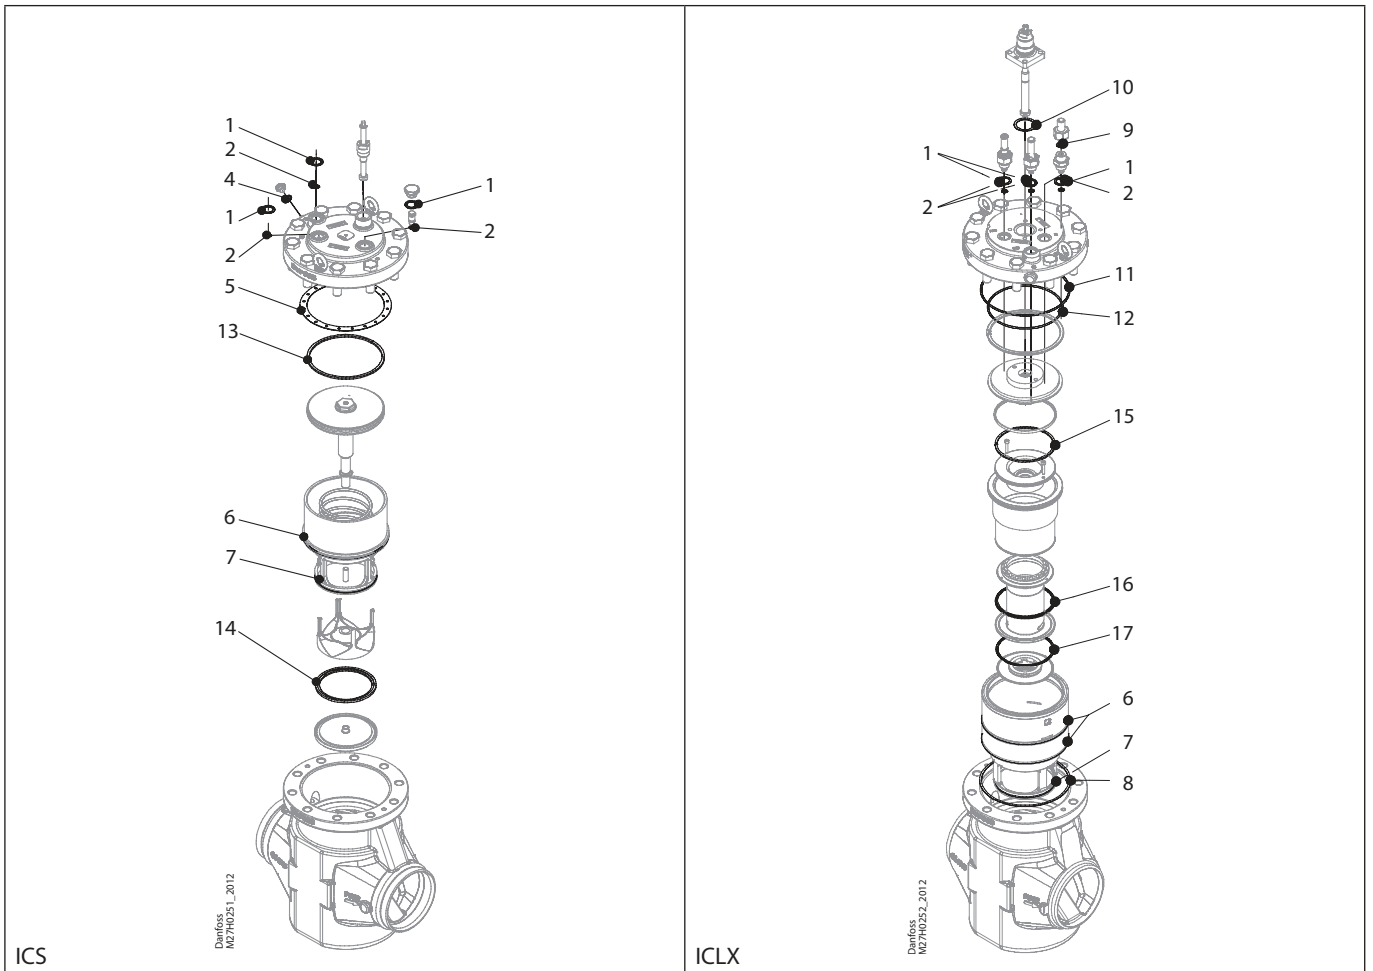

Installation guide – Spare parts and accessories

Repair kit | Code number 027H7204  
ICS, size 125 / ICLX, size 125

<p><b>1</b>  = Fibre</p> <p>Total no. = 3</p>	<p><b>2</b>  = Al.</p> <p>Total no. = 3</p>	<p><b>4</b>  = Alu.</p> <p>Total no. = 1</p>	<p><b>5</b>  = Fibre</p> <p>Total no. = 1</p>	<p><b>6</b>  = Al.</p> <p>Total no. = 2</p>	<p><b>7</b>  = Al.</p> <p>Total no. = 1</p>
<p><b>8</b>  = Fibre</p> <p>Total no. = 1</p>	<p><b>9</b>  = Alu.</p> <p>Total no. = 1</p>	<p><b>10</b>  = Fibre</p> <p>Total no. = 1</p>	<p><b>11</b>  = Al.</p> <p>Total no. = 1</p>	<p><b>12</b>  = Al.</p> <p>Total no. = 1</p>	<p><b>13</b>  = Steel</p> <p>Total no. = 1</p>
<p><b>14</b>  = PTFE</p> <p>Total no. = 1</p>	<p><b>15</b>  = Steel</p> <p>Total no. = 1</p>	<p><b>16</b>  = PTFE</p> <p>Total no. = 1</p>	<p><b>17</b>  = PTFE</p> <p>Total no. = 1</p>		