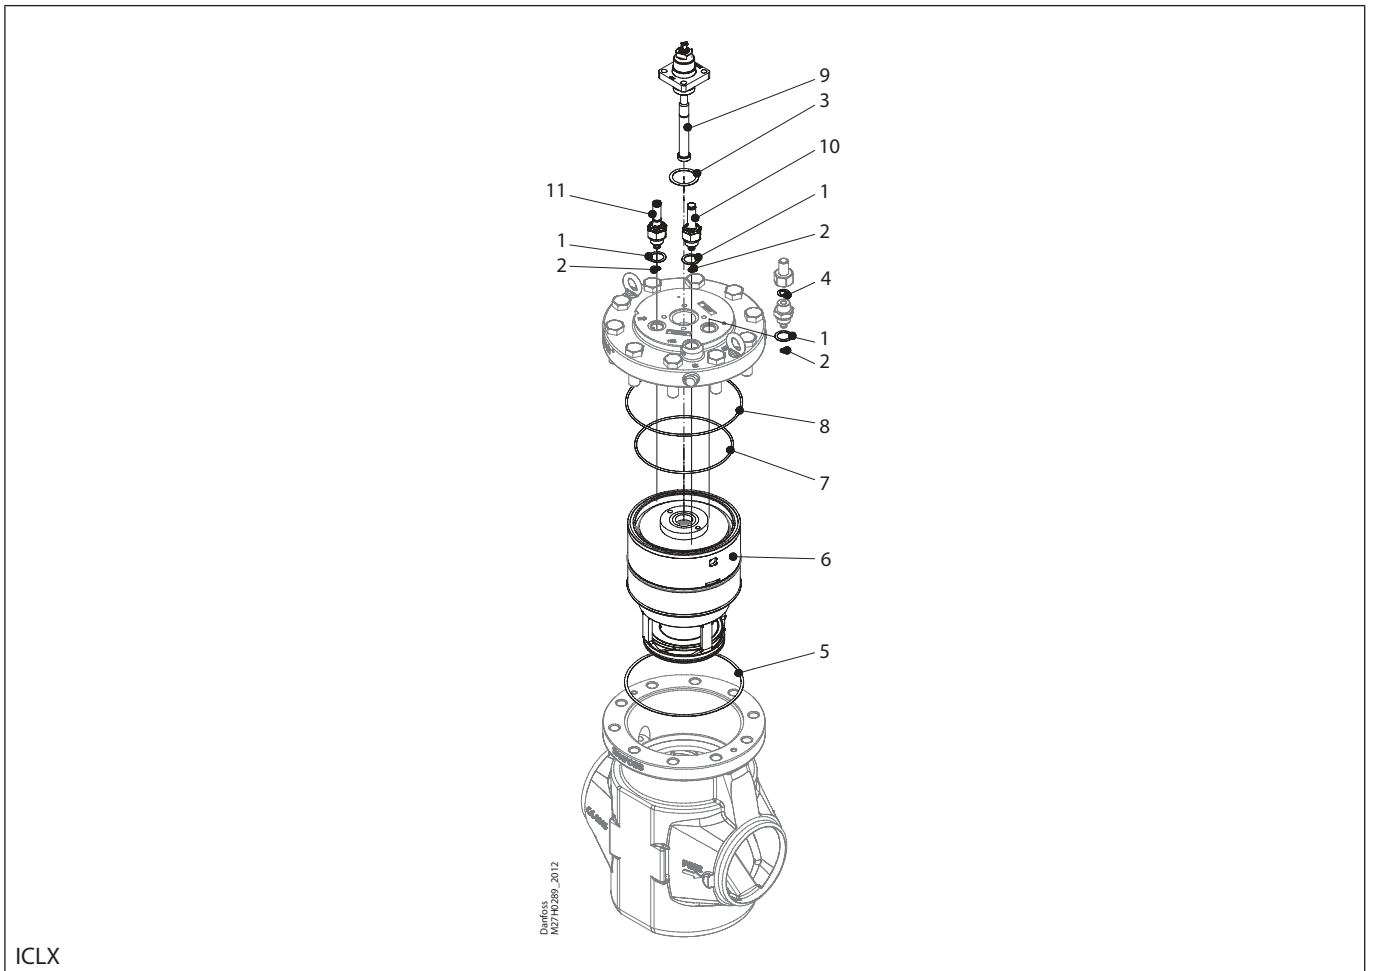

Installation guide – Spare parts and accessories

Overhaul kit | Code number 027H7222
ICLX, size 125

ICLX

<p>1</p> <p> = Fibre</p> <p></p> <p>Total no. = 3</p>	<p>2</p> <p></p> <p></p> <p>Total no. = 3</p>	<p>3</p> <p> = Fibre</p> <p></p> <p>Total no. = 1</p>	<p>4</p> <p> = Alu.</p> <p></p> <p>Total no. = 1</p>	<p>5</p> <p> = Fibre</p> <p></p> <p>Total no. = 1</p>
<p>6</p> <p></p> <p>Total no. = 1</p>	<p>7</p> <p></p> <p></p> <p>Total no. = 1</p>	<p>8</p> <p></p> <p></p> <p>Total no. = 1</p>	<p>9</p> <p></p> <p>Total no. = 1</p>	<p>10</p> <p></p> <p>Total no. = 1</p>
<p>11</p> <p></p> <p>Total no. = 1</p>				