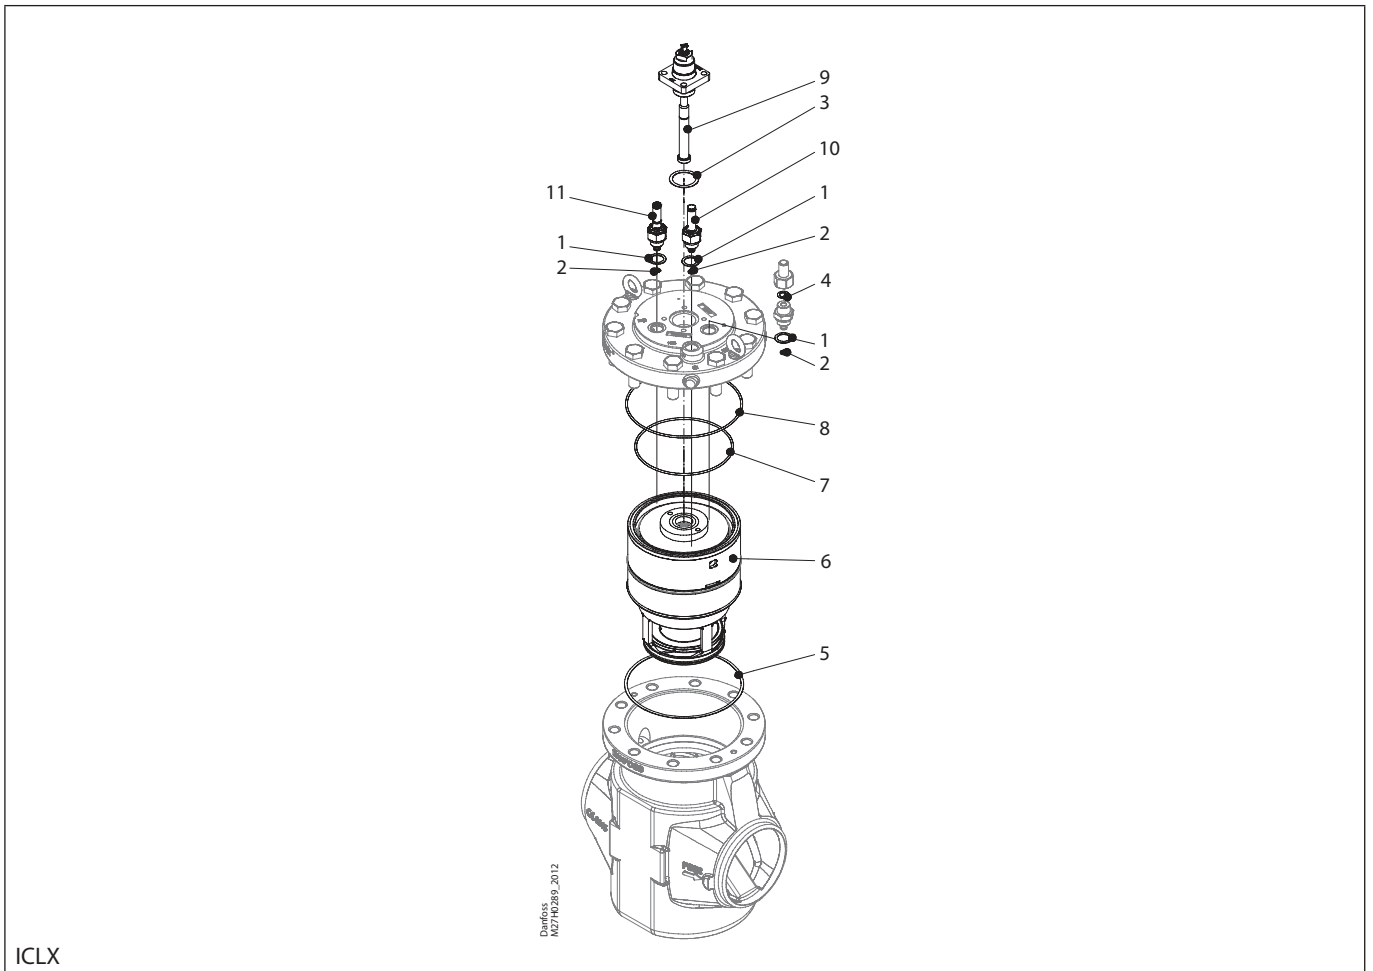

Installation guide – Spare parts and accessories

Overhaul kit | Code number 027H7223
ICLX, size 150

ICLX

<p>1</p> <p> = Fibre</p> <p></p> <p>Total no. = 3</p>	<p>2</p> <p></p> <p></p> <p>Total no. = 3</p>	<p>3</p> <p> = Fibre</p> <p></p> <p>Total no. = 1</p>	<p>4</p> <p> = Alu.</p> <p></p> <p>Total no. = 1</p>	<p>5</p> <p> = Fibre</p> <p></p> <p>Total no. = 1</p>
<p>6</p> <p></p> <p>Total no. = 1</p>	<p>7</p> <p></p> <p></p> <p>Total no. = 1</p>	<p>8</p> <p></p> <p></p> <p>Total no. = 1</p>	<p>9</p> <p></p> <p>Total no. = 1</p>	<p>10</p> <p></p> <p>Total no. = 1</p>
<p>11</p> <p></p> <p>Total no. = 1</p>				