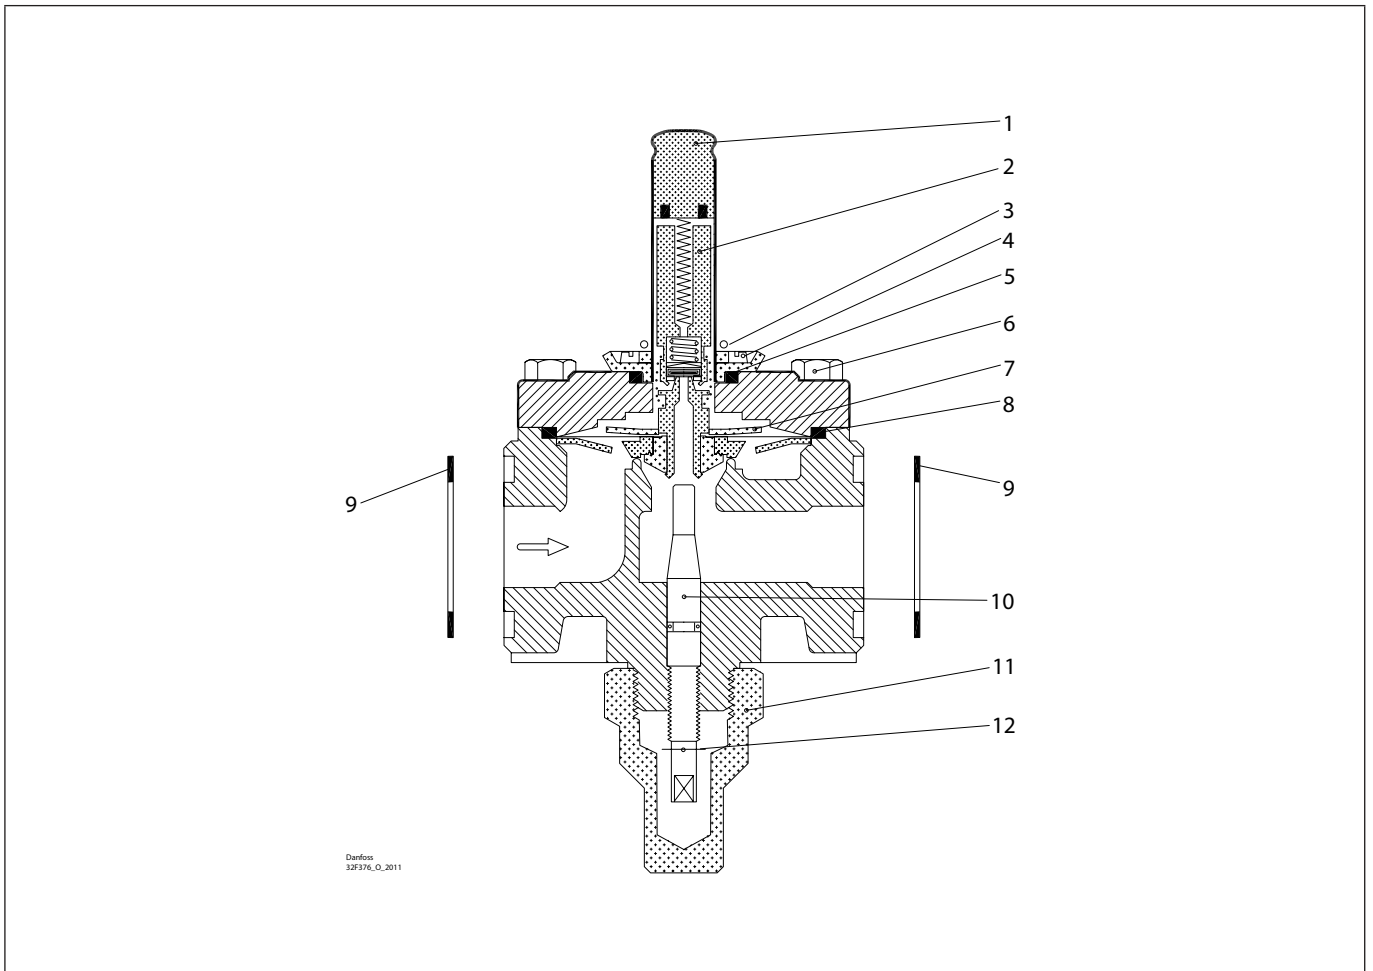

Installation guide – Spare parts and accessories

Overhaul kit | Code number 032F2322  
EVRAT, size 15 (previous design)

<p><b>1</b></p> <p>Total no. = 1</p>	<p><b>2</b></p> <p>Total no. = 1</p>	<p><b>3</b></p> <p>Total no. = 1</p>	<p><b>4</b></p> <p>Total no. = 4</p>	<p><b>5</b></p> <p>Total no. = 1</p> <p>▨ = Rubber</p>	<p><b>6</b></p> <p>Total no. = 4</p>
<p><b>7</b></p> <p>Total no. = 1</p>	<p><b>8</b></p> <p>Total no. = 1</p> <p>▨ = Rubber</p>	<p><b>9</b></p> <p>Total no. = 2</p> <p>— = Fibre</p>	<p><b>10</b></p> <p>Total no. = 1</p>	<p><b>11</b></p> <p>Total no. = 1</p>	<p><b>12</b></p> <p>Total no. = 1</p>