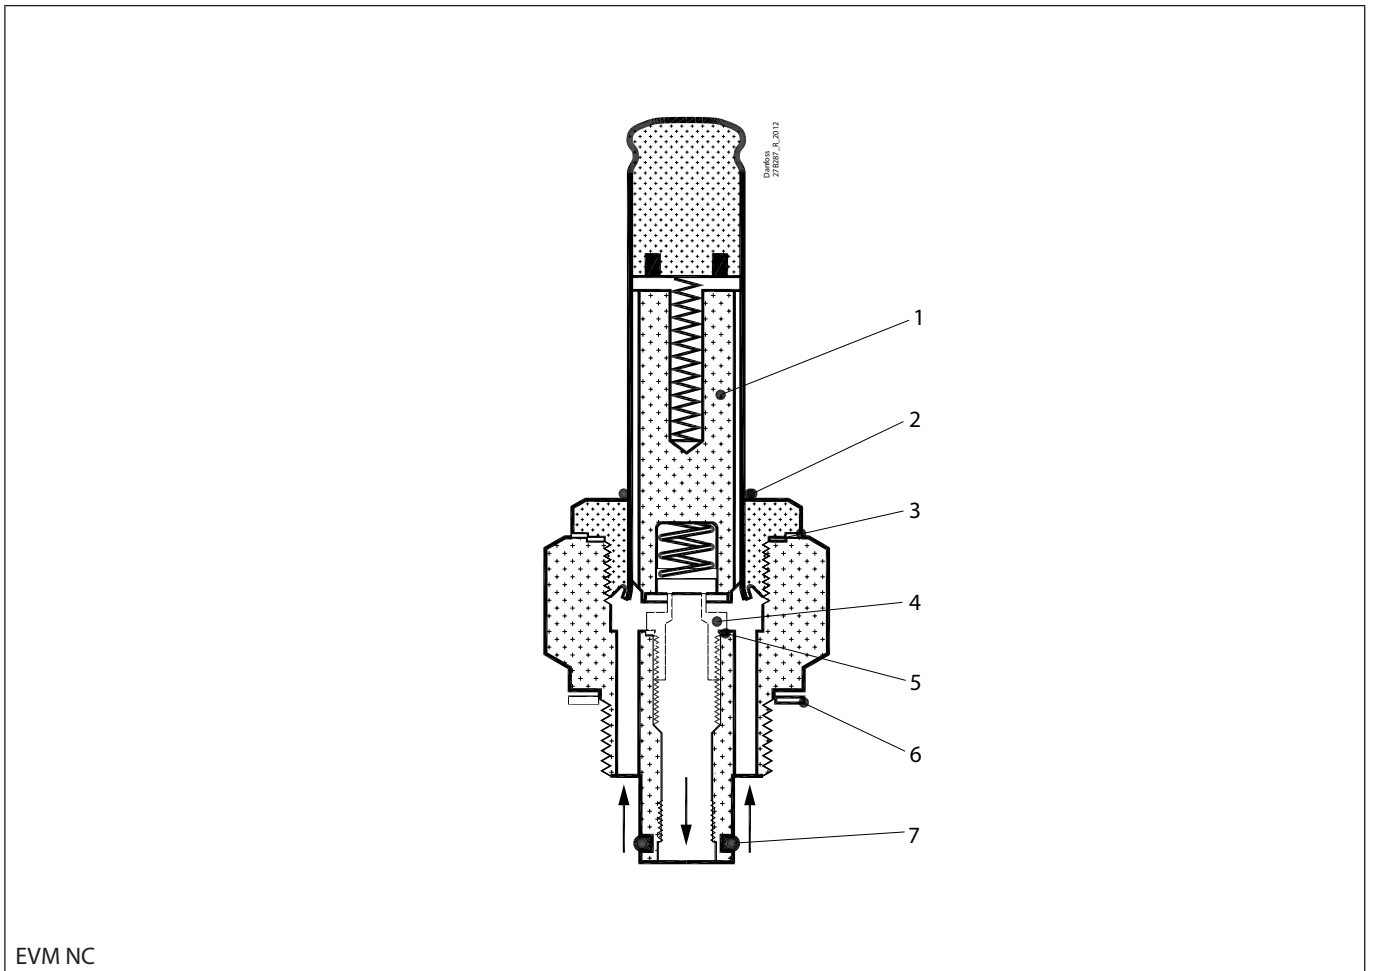

Installation guide – Spare parts and accessories

Repair kit | Code number 032F2324
EVM NC

EVM NC

<p>1</p> <p>44 mm 1.71"</p> <p>Total no. = 1</p>	<p>2</p> <p>Ø14 mm Ø0.56"</p> <p>Total no. = 1</p>	<p>3</p> <p>Ø27 mm Ø1.04"</p> <p>— = Alu.</p> <p>Total no. = 1</p>	<p>4</p> <p>Ø33 mm Ø1.3"</p> <p>Total no. = 1</p>	<p>5</p> <p>Ø10 mm Ø0.4"</p> <p>— = Alu.</p> <p>Total no. = 1</p>	<p>6</p> <p>Ø33 mm Ø1.3"</p> <p>— = Fibre</p> <p>Total no. = 1</p>
<p>7</p> <p>Ø9 mm Ø0.35"</p> <p>Total no. = 1</p>					