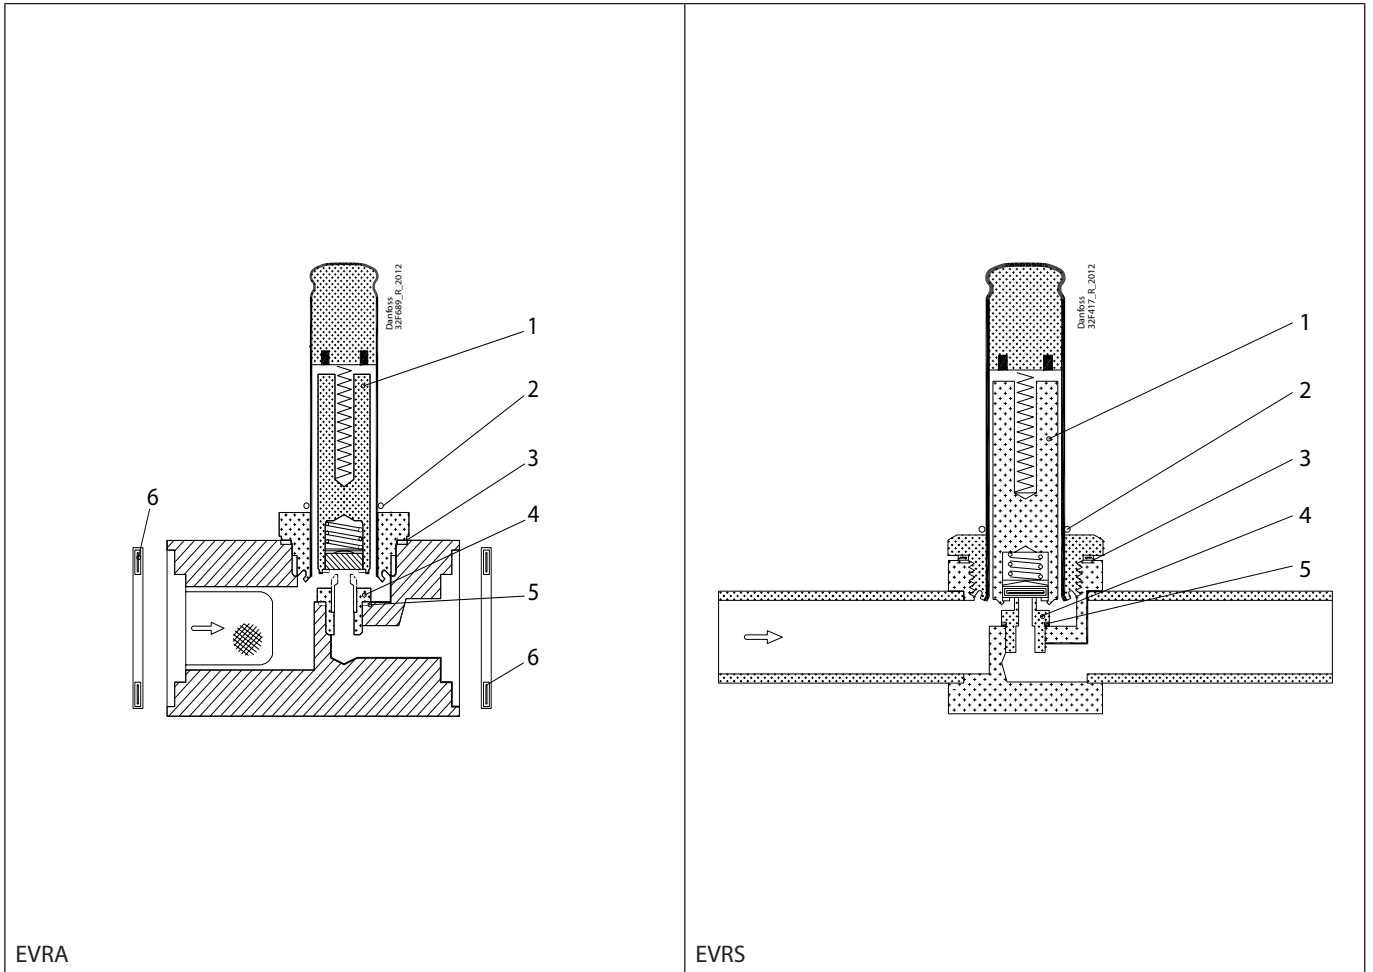

Installation guide – Spare parts and accessories

Repair kit | Code number 032F2329  
EVRA and EVRS, size 3

EVRA

EVRS

<p><b>1</b> For AC / DC</p> <p>42 mm 1.65"</p> <p>Total no. = 1</p>	<p><b>2</b></p> <p>Ø14 mm Ø0.56"</p> <p>Total no. = 1</p>	<p><b>3</b></p> <p>— = Alu.</p> <p>Ø27 mm Ø1.04"</p> <p>Total no. = 1</p>	<p><b>4</b></p> <p>Ø26 mm Ø0.10"</p> <p>Total no. = 1</p>	<p><b>5</b></p> <p>— = Alu.</p> <p>Ø10 mm Ø0.4"</p> <p>Total no. = 1</p>	<p><b>6</b></p> <p>— = Fibre</p> <p>Ø32 mm Ø1.26"</p> <p>Total no. = 2</p>
---	---	---	---	--	--