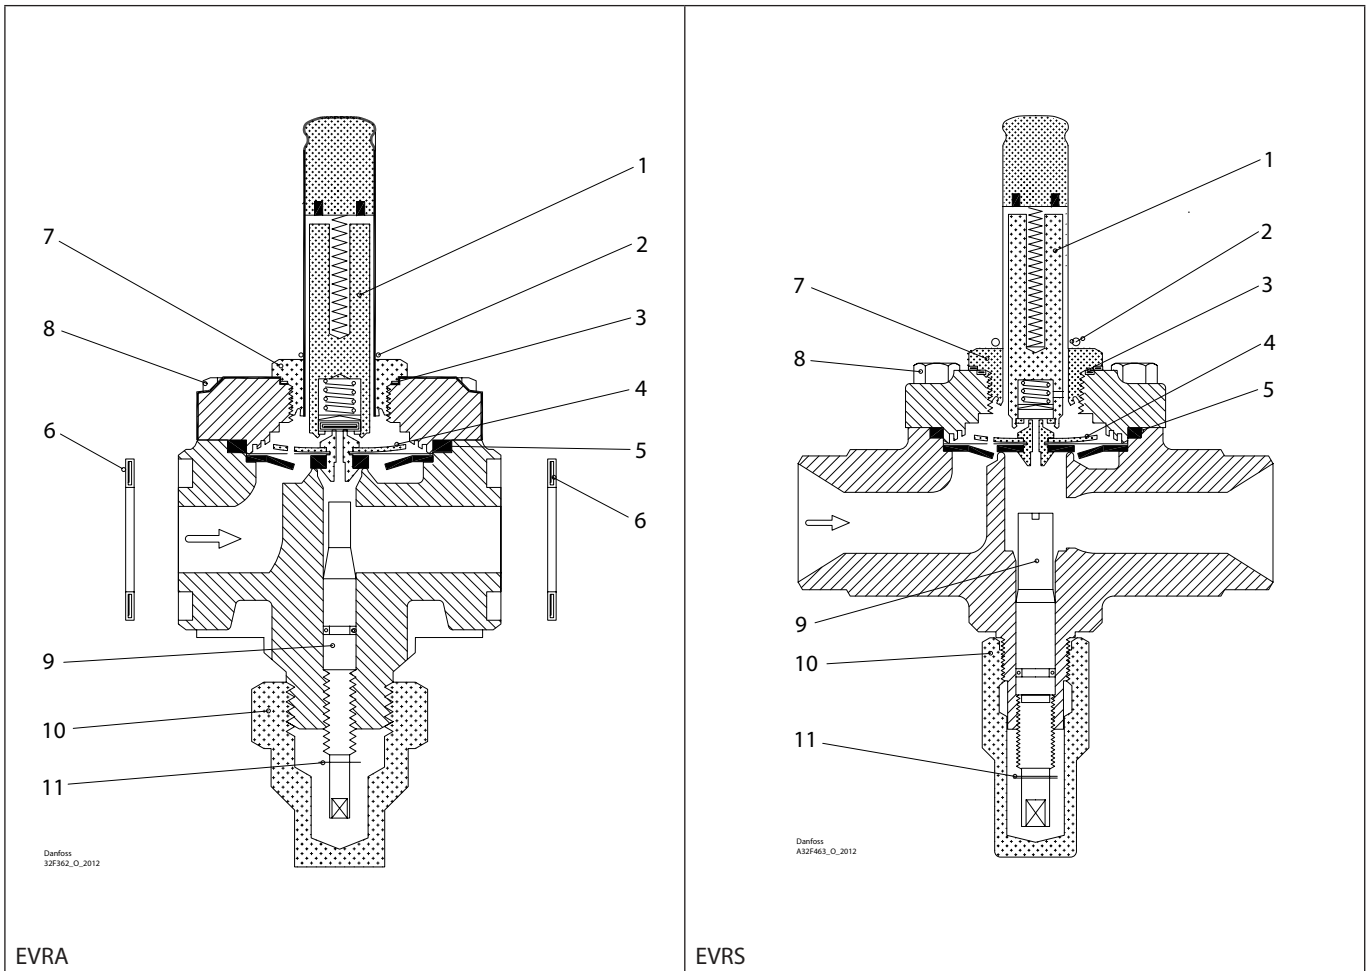

Installation guide – Spare parts and accessories

Overhaul kit | Code number 032F2337
EVRA and EVRS, size 10

<p>1 For AC / DC</p> <p>Total no. = 1</p>	<p>2</p> <p>Total no. = 1</p>	<p>3 = Alu.</p> <p>Total no. = 1</p>	<p>4</p> <p>Total no. = 1</p>	<p>5 = Rubber</p> <p>Total no. = 1</p>	<p>6 = Fibre</p> <p>Total no. = 2</p>
<p>7</p> <p>Total no. = 1</p>	<p>8</p> <p>Total no. = 4</p>	<p>9</p> <p>Total no. = 1</p>	<p>10</p> <p>Total no. = 1</p>	<p>11</p> <p>Total no. = 1</p>	