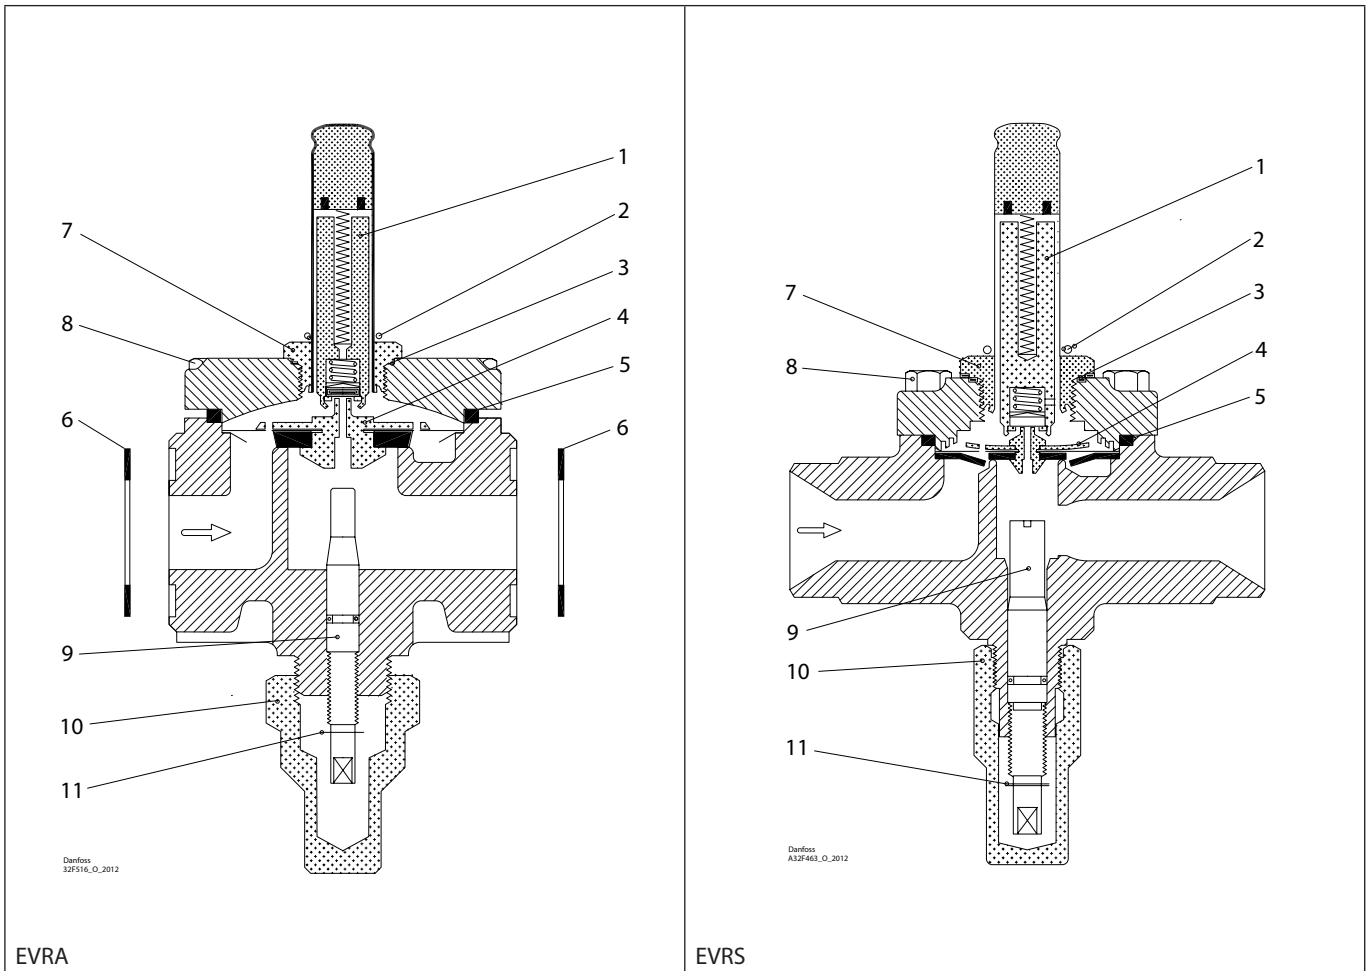

Installation guide – Spare parts and accessories

Overhaul kit | Code number 032F2339
EVRA and EVRS, size 20

<p>1 For AC / DC</p> <p>Total no. = 1</p>	<p>2</p> <p>Total no. = 1</p>	<p>3 = Alu.</p> <p>Total no. = 1</p>	<p>4</p> <p>Total no. = 1</p>	<p>5 = Rubber</p> <p>Total no. = 1</p>	<p>6 = Fibre</p> <p>Total no. = 2</p>
<p>7</p> <p>Total no. = 1</p>	<p>8</p> <p>Total no. = 4</p>	<p>9</p> <p>Total no. = 1</p>	<p>10</p> <p>Total no. = 1</p>	<p>11</p> <p>Total no. = 1</p>	