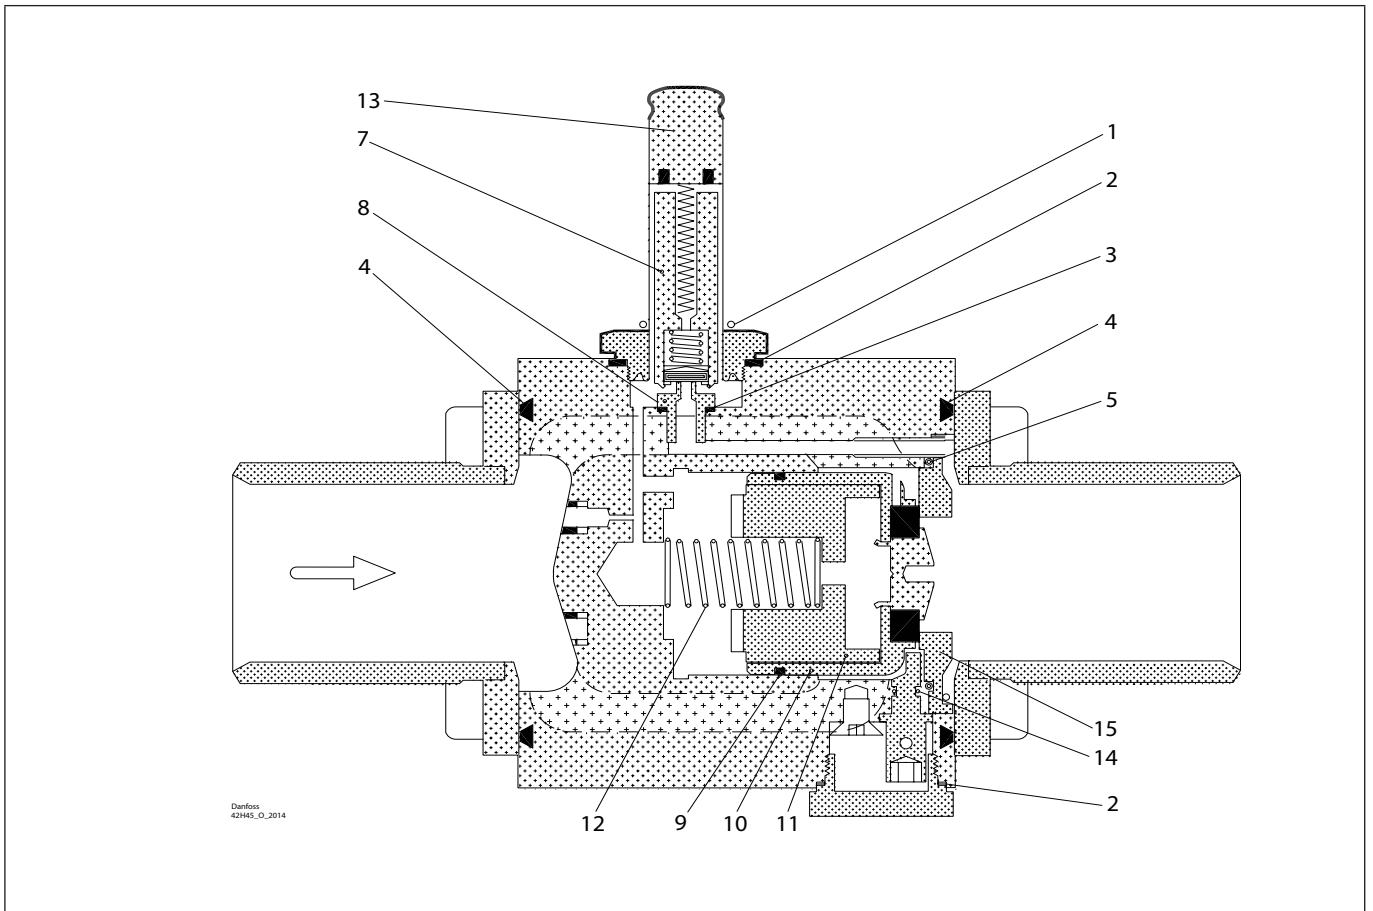

Installation guide – Spare parts and accessories

Overhaul kit | Code number 032F2341
EVRA, size 32

<p>1</p> <p>Total no. = 1</p>	<p>2</p> <p>Alu.</p> <p>Total no. = 2</p>	<p>3</p> <p>Alu.</p> <p>Total no. = 1</p>	<p>4</p> <p>Total no. = 2</p>	<p>5</p> <p>Total no. = 1</p>
<p>7</p> <p>Total no. = 1</p>	<p>8</p> <p>Total no. = 1</p>	<p>9</p> <p>Steel</p> <p>Total no. = 1</p>	<p>10</p> <p>Total no. = 1</p>	<p>11</p> <p>Total no. = 1</p>
<p>12</p> <p>Total no. = 1</p>	<p>13</p> <p>Total no. = 1</p>	<p>14</p> <p>Total no. = 1</p>	<p>15</p> <p>Total no. = 1</p>	