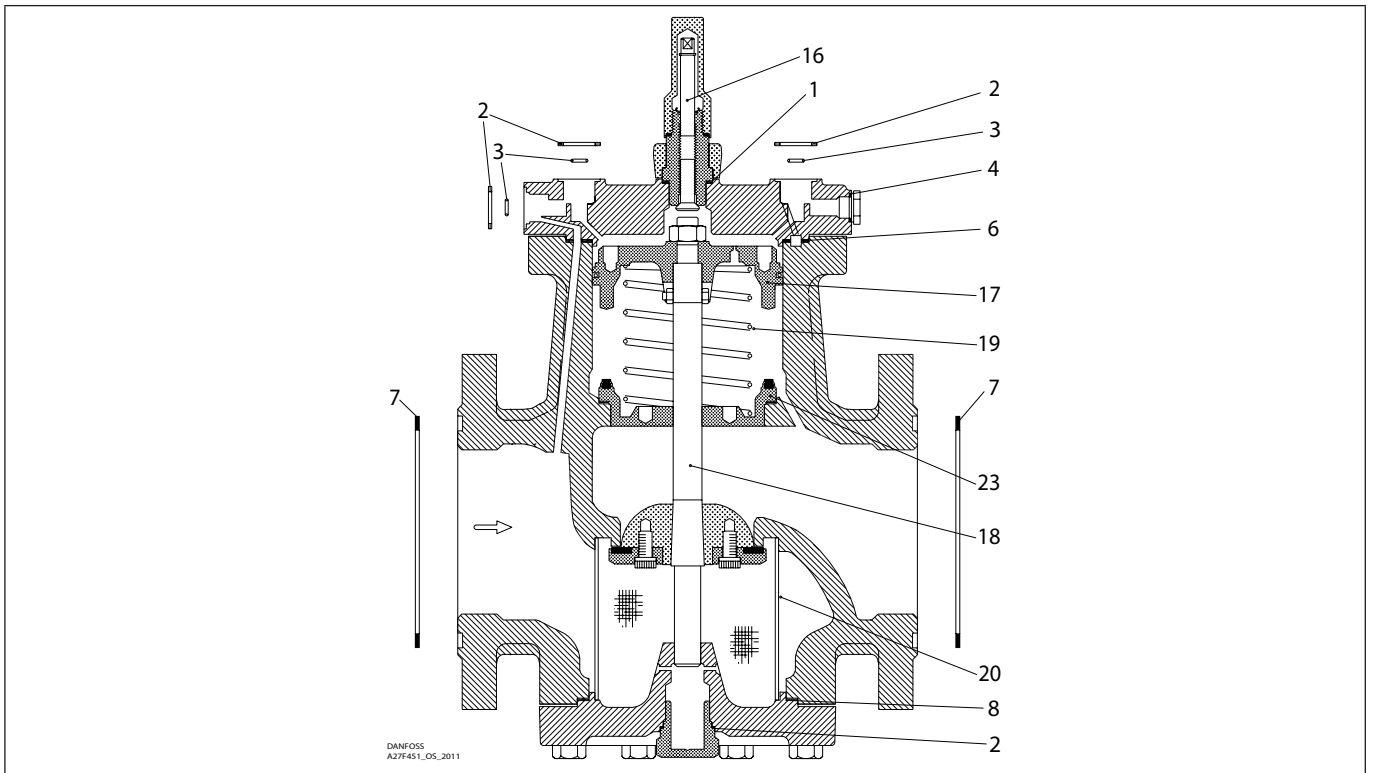

Installation guide – Spare parts and accessories

Overhaul kit | Code number 027F3377
PM, size 80 - standard cone

<p>1**</p> <p>▨ = Fibre</p> <p>Ø38 mm Ø1.5"</p> <p>Total no. = 1</p>	<p>2</p> <p>▨ = Fibre</p> <p>Ø33 mm Ø1.28"</p> <p>Total no. = 4</p>	<p>3</p> <p>▨ = Fibre</p> <p>Ø9 mm Ø0.36"</p> <p>Total no. = 3</p>	<p>4</p> <p>▨ = Alu.</p> <p>Ø18 mm Ø0.70"</p> <p>Total no. = 1</p>	<p>5*</p> <p>▨ = Alu.</p> <p>Ø14 mm Ø0.55"</p> <p>Total no. = 1</p>	<p>6</p> <p>▨ = Fibre</p> <p>Ø154 mm Ø6.06"</p> <p>Total no. = 1</p>
<p>7</p> <p>▨ = Fibre</p> <p>Ø149 mm Ø5.87"</p> <p>Total no. = 2</p>	<p>8</p> <p>▨ = Fibre</p> <p>Ø134 mm Ø5.28"</p> <p>Total no. = 1</p>	<p>9*</p> <p>▨ = Alu.</p> <p>Ø32 mm Ø1.26"</p> <p>Total no. = 1</p>	<p>10*</p> <p>▨ = Alu.</p> <p>Ø22 mm Ø0.87"</p> <p>Total no. = 1</p>	<p>16</p>	<p>17</p> <p>Ø120 mm Ø4.72"</p>
<p>18</p> <p>265 mm 10.44"</p>	<p>19</p> <p>Ø80 mm Ø3.15"</p> <p>Total no. = 1</p>	<p>20</p> <p>Ø110 mm Ø4.33"</p> <p>Total no. = 1</p>	<p>23</p> <p>Ø114 mm Ø4.49"</p>		

* The spare part is included in the package but is not used for PM size 80 with standard cone.

** Included in manual opening device.