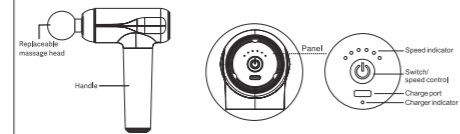

The variety of items and massagers we offer are intended to target particular areas of the body viz neck, shoulder, back, foot and so on. The adaptable capabilities of our gadgets are meant for utmost body relaxation after a long day at work.

Sit Back, Relax and enjoy the amazing Dr Physio experience by Dr Trust!!

Dr Physio from Dr Trust
www.drphys.io | www.drtrust.in

Dr Physio
Supervolt Go Massager - 1023 Pro

● **Quick Start Guide** ●

Step 1 Press the power button to start the message gun.	Step 2 Press the switch 1 to 6 times to change gears.
Step 3 Point the head at the muscle and move it along the muscle slowly.	Step 4 Long press the power button to turn the massager OFF.

● **Overview** ●

Dr Physio Supervolt Go 1023 Pro is a handheld percussion massager that applies pulses of concentrated pressure deep into your muscle tissue. Deep-tissue massage works effectively on knots and tension through improving blood flow. Proper regular use of it can reduce your recovery time while relieving the pain, tension, and soreness that comes naturally from intense exercise.

● **Product Description** ●

● **Massage Heads** ●

1. Equipped with four replaceable message heads
2. **Round Massage Head**
   The larger head is predominantly used for large muscle groups like the glutes, hamstrings, and quads, as it has a larger surface area.
3. **Bullet Massage Head**
   This head is ideal for trigger point massage. It concentrates the pulses on a small surface area, so ideal for deep massage or to use on the hands and feet.

1. **Flat Massage Head**
   The Flat Head has a firm, smooth, flat surface. It is very good for pressing into denser muscle groups, such as quads, glutes, calves, pecs. Again, it is a great multipurpose attachment.
2. **Fork Head**
   With the fork, you can position the Achilles tendon in-between it, and the attachment will not put pressure on the tendon itself but treat the surrounding tissue.

● **Method Of Massage Head Installation** ●

Please turn off message gun and slowly insert the message head into the groove of the muzzle of it. When they are combined, the installation is finished.