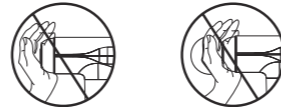

Note:
It is forbidden to put your fingers, hair or other parts near the axis or back of the message head to avoid being pinched.