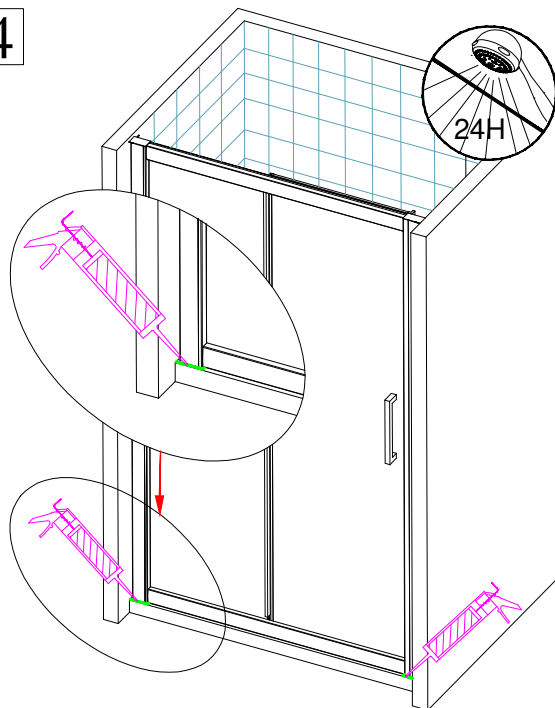

11

12

13

14

15

Silicone on the outside of the screen only