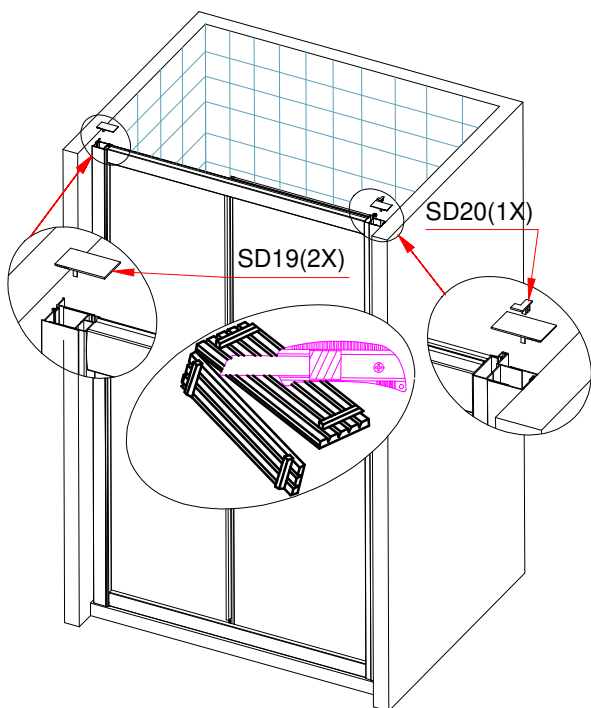

11

12

13

14

15

Silicone on the outside of the screen only