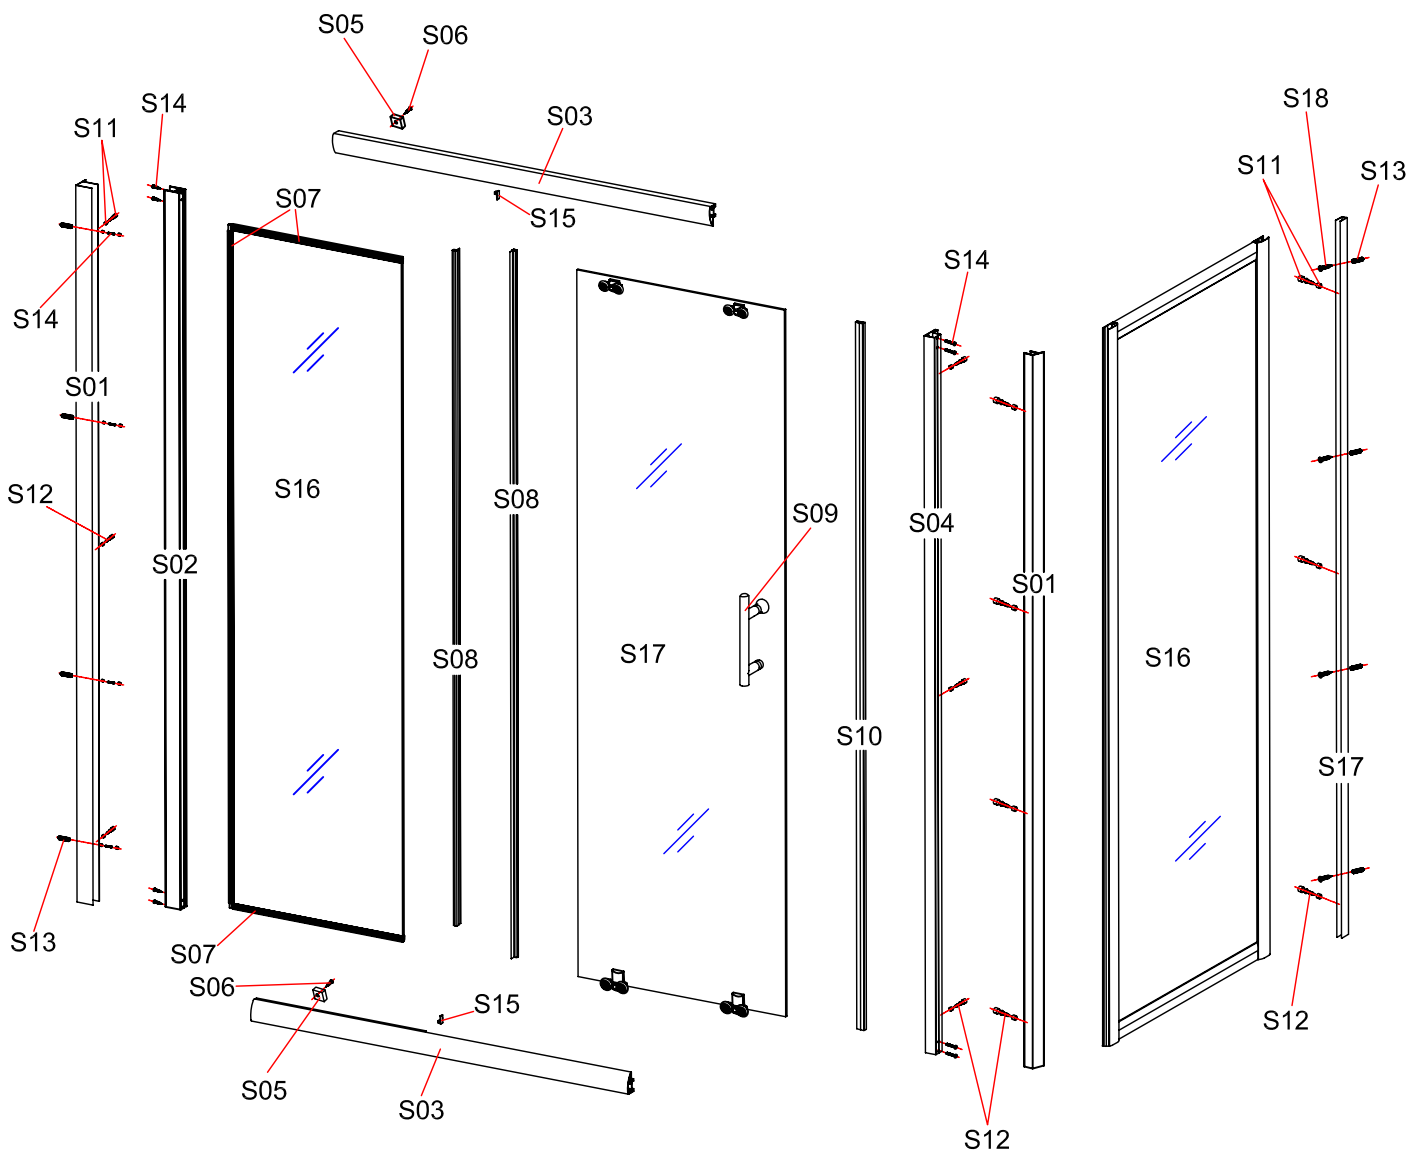

# INSTALLATION MANUAL

Eastbrook Code	Adjustment	Eastbrook Code	Adjustment
69.0069	970-1000	69.0070	1070-1100
69.0071	1170-1200	69.0072	1370-1400
69.0073	1570-1600		

# B532+B551

This product should only be fixed by a fully qualified installer

<p>S01</p>  <p>2X</p>	<p>S02</p>  <p>1X</p>	<p>S03</p>  <p>2X</p>	<p>S04</p>  <p>1X</p>	<p>S05</p>  <p>2X</p>	<p>S06</p>  <p>2X</p>
<p>S07</p>  <p>3X</p>	<p>S08</p>  <p>2X</p>	<p>S09</p>  <p>1X</p>	<p>S10</p>  <p>1X</p>	<p>S11</p>  <p>17X</p>	<p>S12</p>  <p>13X</p>
<p>S13</p>  <p>8X</p>	<p>S14</p>  <p>12X</p>	<p>S15</p>  <p>2X</p>	<p>S18</p>  <p>4X</p>		