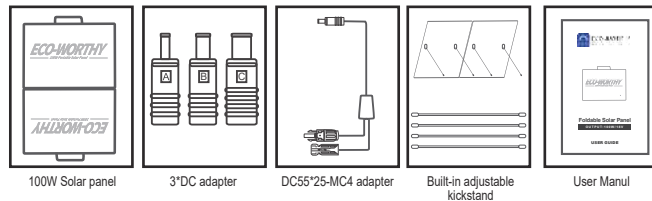

ECO-WORTHY

Portable Solar Panel

100W/18V

USER GUIDE

Technical Parameter

Rated Power	100W
Solar Cell	Monocrystalline
Maximum/Peak Voltage(Vmp)	18V
Open Circuit Voltage(Voc)	21.6V
Short circuit current(Isc)	5.9A
Maximum current	5.6A
Solar panel extension cable	3 meters, 5.5*2.1mm connector
Demension(Unfolded)	94.5x62.5x3.0cm(37.2x24.6x1.2 inch)
Demension(Folded)	46.5x62.5x5.7cm(18.3x24.6x2.2inch)

What's in box

Product Details

Solar panels

(1)

(2)

Built-in adjustable kickstand

BUILT-IN Adjustable Bracket, by changing the jack position on the back of the solar panel, the adjustment angle is 30 ° or 40 °, whether in the morning or afternoon, high latitude area, can provide you with the most suitable solar plate angle for solar charging.