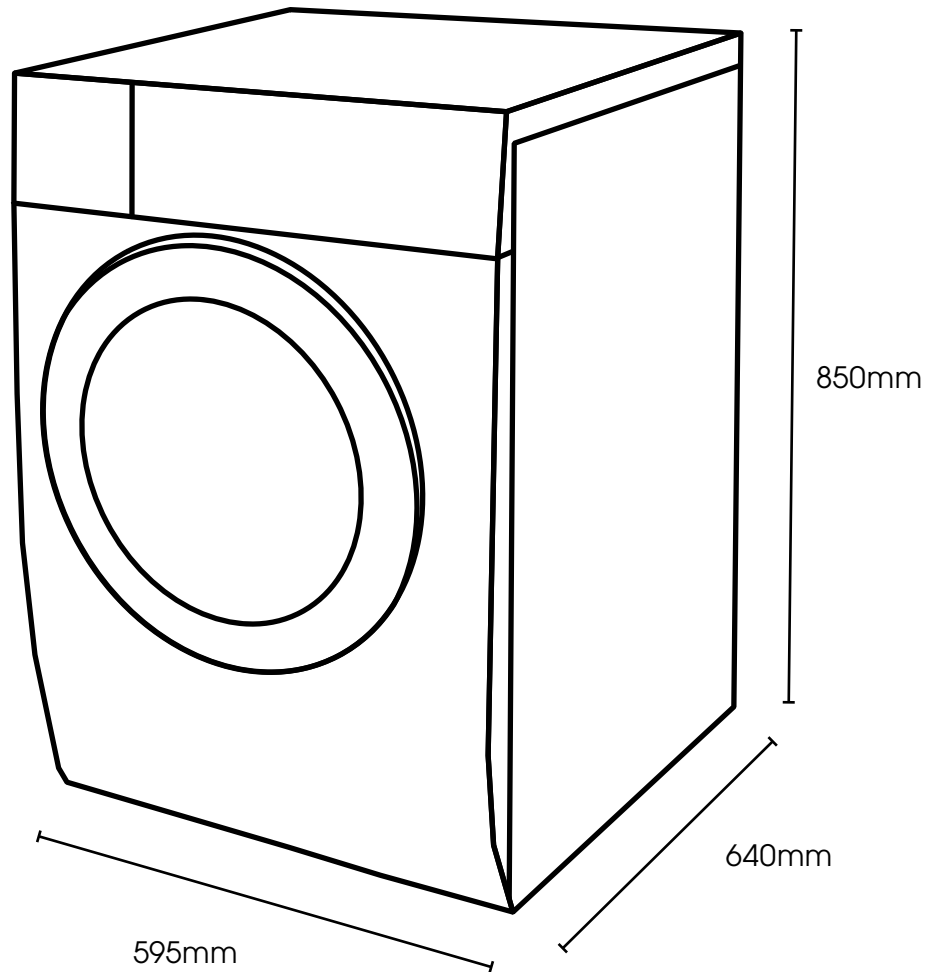

WMD107 10kg/7kg Front load Washer Dryer Combo

Euromaid
made for you.

Features

10kg/7kg Front Load Washer Dryer Combo - white
High-performance **QuietDrive inverter motor**, energy efficient and reduces noise
16 wash programs: *Cotton, Cotton Eco, Easy Care, Delicate, Mix, Wool, Colours, Jeans, Rinse + Spin, Spin Only, Dry Only, Quick 15', Rapid 45', Synthetic, 1hr W/D, My Wash.*
Spin speed 1400rpm
Quick 15min wash function
24 hour time delay in one hour increments
3 compartment detergent drawer - prewash, main wash and softener
Economy wash cycles
Large 330mm door opening
Child lock
Pause mode
2 year warranty

Total Power

Power:	220-240 volt/50-60Hz
Total Power:	1950 W
Total Current:	10 amp
Efficiency Rating:	3.5 Star Energy rating - washer 3.0 Star Energy rating - dryer 4.0 Star WELS Water rating

Product Dimensions

850mm (H) x 595mm (W) x 640mm (D)

Warranty
2 year Parts and Labour