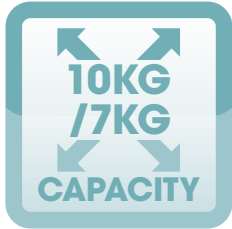

WMD107 10kg/7kg Front load Washer Dryer Combo

Euromaid
made for you.

Features

10kg/7kg Front Load Washer Dryer Combo - white
High-performance **QuietDrive inverter motor**, energy efficient and reduces noise
16 wash programs: *Cotton, Cotton Eco, Easy Care, Delicate, Mix, Wool, Colours, Jeans, Rinse + Spin, Spin Only, Dry Only, Quick 15', Rapid 45', Synthetic, 1hr W/D, My Wash.*
Spin speed 1400rpm
Quick 15min wash function
24 hour time delay in one hour increments
3 compartment detergent drawer - prewash, main wash and softener
Economy wash cycles
Large 330mm door opening
Child lock
Pause mode
2 year warranty

Total Power

Power:	220-240 volt/50-60Hz
Total Power:	1950 W
Total Current:	10 amp
Efficiency Rating:	3.5 Star Energy rating - washer 3.0 Star Energy rating - dryer 4.0 Star WELS Water rating

Product Dimensions

850mm (H) x 595mm (W) x 640mm (D)

Warranty
2 year Parts and Labour