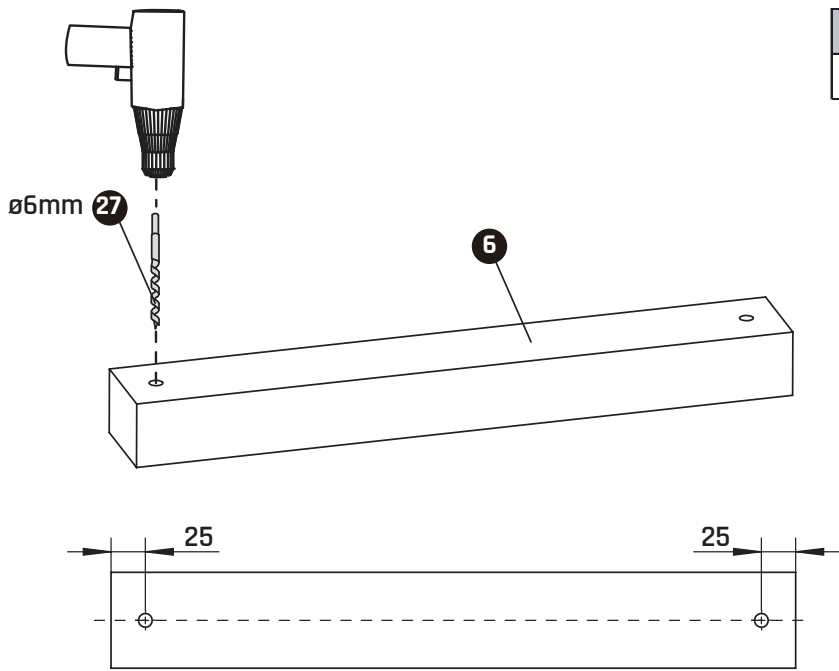

EXIT

Linea Robust Swing Set +
Tumble Bar + Slide

Unit: cm

1

220cm
79.11.22.00 4x

2

230cm
79.11.23.00 1x

3

14

15

Part No.	Qty
13	2x
24	2x

16

Part No.	Qty
6	4x

17

Part No.	Qty
13	8x
24	8x

18