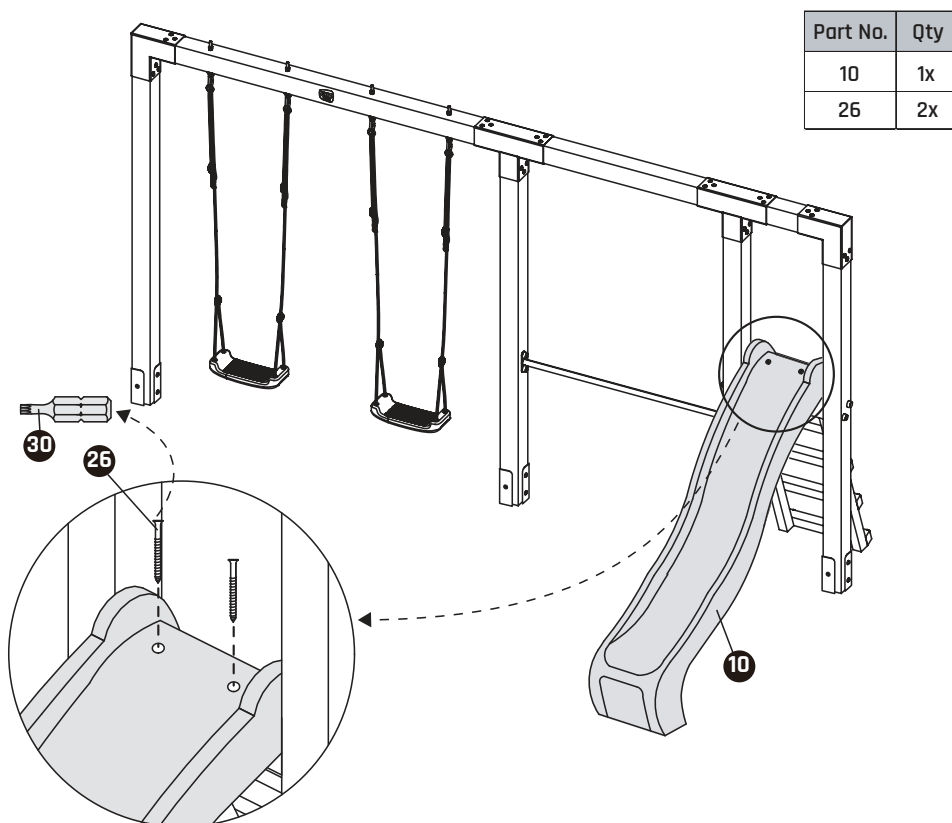

EXIT

Linea Robust Swing Set +
Tumble Bar + Slide

Unit: cm

1

220cm
79.11.22.00 4x

2

230cm
79.11.23.00 1x

3

Part No.	Qty
18	1x
19	4x
20	4x
21	4x

19

Part No.	Qty
12	4x

20

Part No.	Qty
14	2x
15	4x
16	4x
17	4x

21

22

www.exittoys.com