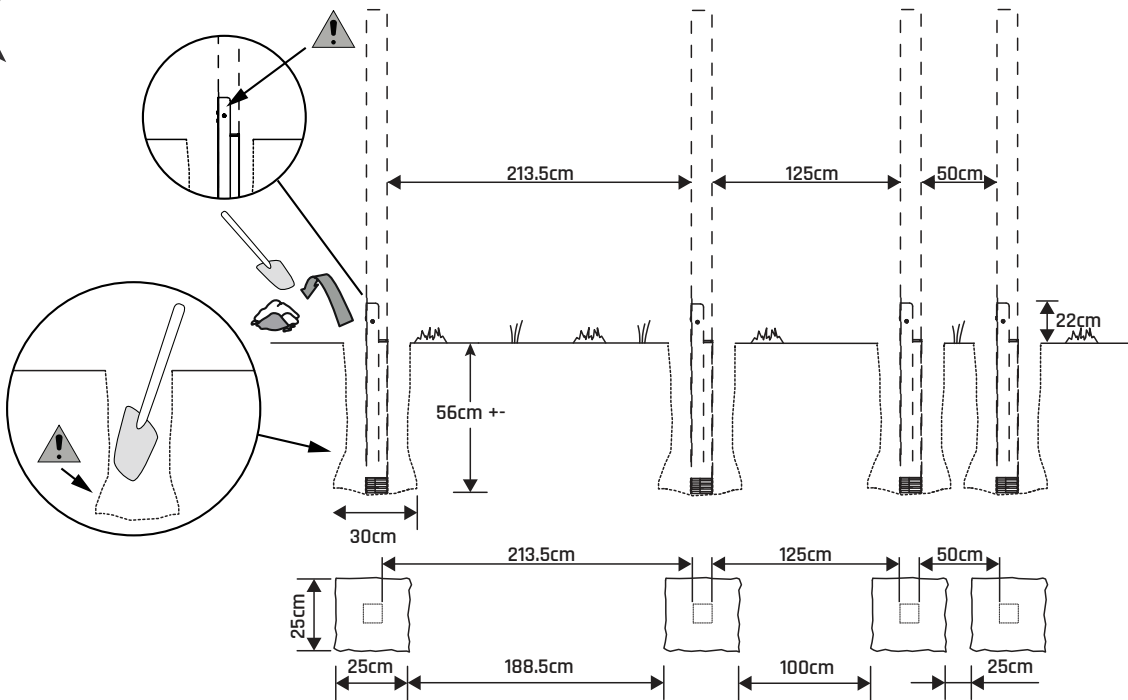

EXIT

Linea Robust Swing Set +
Tumble Bar + Slide

Unit: cm

1

220cm
79.11.22.00 4x

2

230cm
79.11.23.00 1x

3

3

Part No.	Qty
31	1x

4

Part No.	Qty
1	4x
9	8x
24	24x

4.1

4.2

5

6

7

8

9

10

Part No.	Qty
4	1x
13	4x
25	4x

11

12

13

14

15

Part No.	Qty
13	2x
24	2x

16

Part No.	Qty
6	4x

17

Part No.	Qty
13	8x
24	8x

18