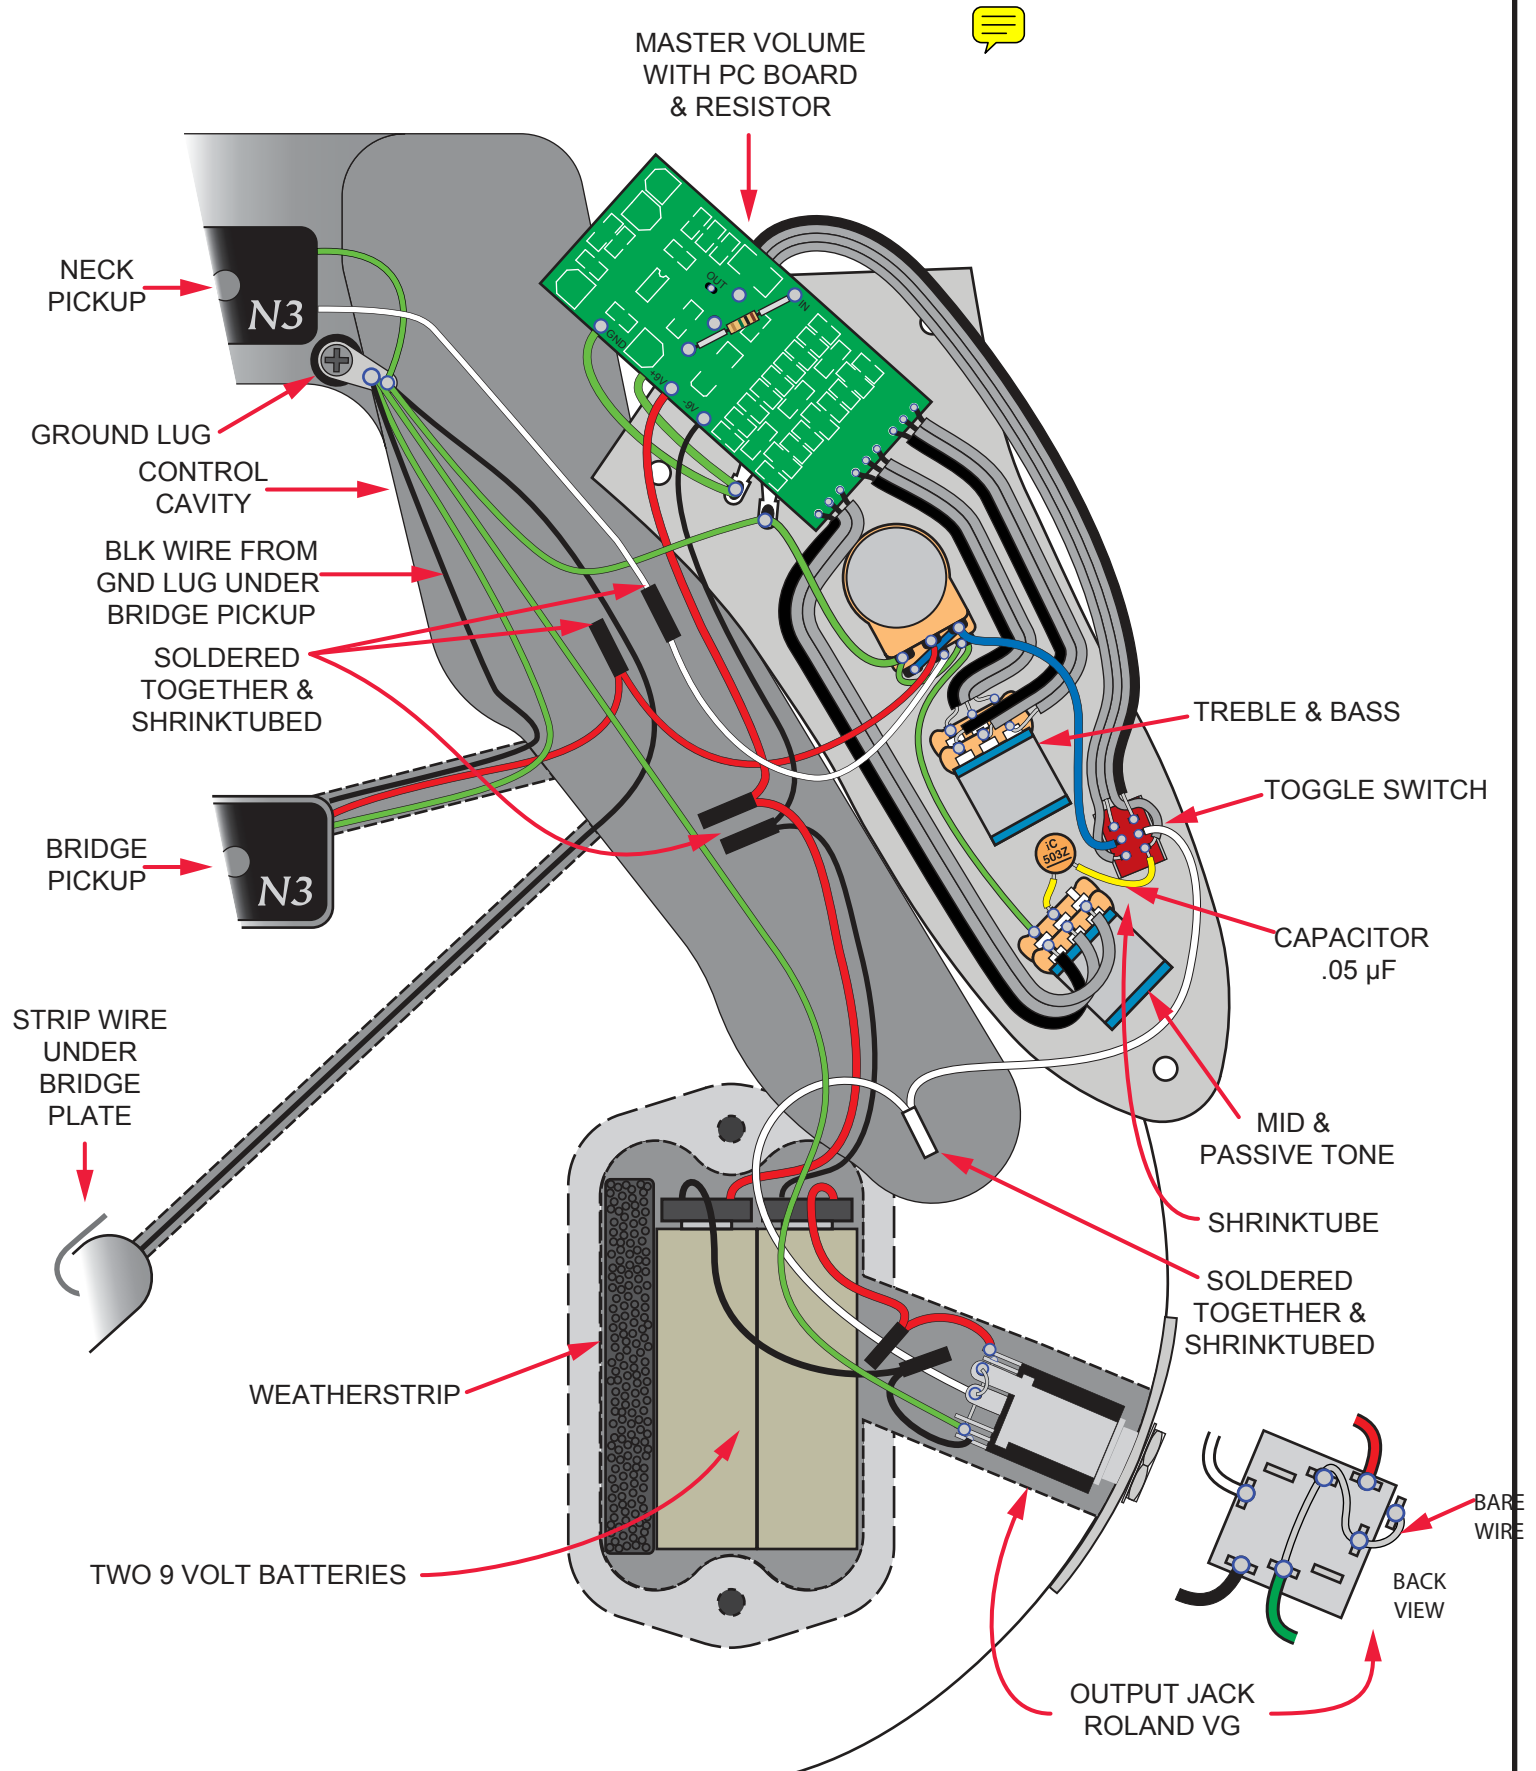

AMERICAN DELUXE JAZZ BASS® 2013 (01945800XXX)(01945802XXX)

WIRING ASSEMBLY #1