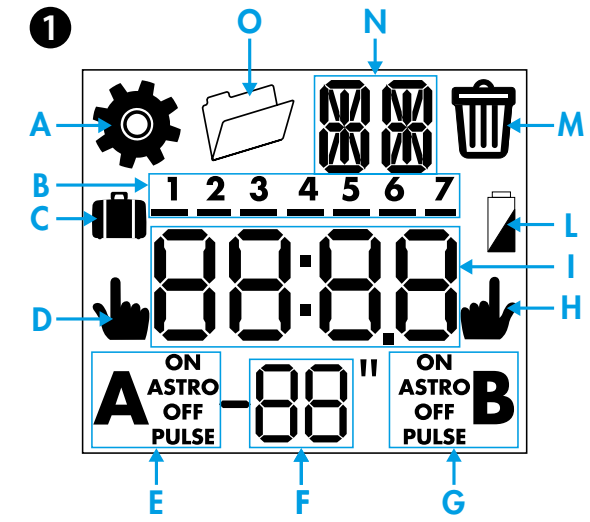

1. **4 MANUAL MODE**
   4a Manual ON/OFF channel A
   4b Manual ON/OFF channel B (only 12.A2)
   4c Permanent Manual over-ride ON/OFF - Channel A
   4d Permanent Manual over-ride ON/OFF - Channel B (12.A2 only)

1. **5 DELETION of all program**
   6 DELETION of single program

NOTE
- Battery replacement: BATTERY CR 2032 (LiMnO₂) 3V, 230mAh.
Complies with Article 11, EU directive 2006/66/CE.
Dispose of batteries according to local regulations
- Back-light display (only with power supply)
- Minimum switching interval: 1 second (pulse function)
- ASTRO times vary over the year, time switch times remain constant

EN 60669-1/EN 60669-2-1	
	12.Ax.8.230.0000 U_N 110...230 V AC (50/60 Hz)/DC U_{min} - U_{max} 88 V - 253 V (AC/DC) P 2.8 VA (50 Hz)/0.9 W
	12.A2.0.024.0000 U_N 12...24 V AC (50/60 Hz)/DC U_{min} - U_{max} 10 V - 30 V (AC/DC) P 2.8 VA (50 Hz)/0.9 W
	1 CO (SPDT) (12.A1) 2 CO (DPDT) (12.A2) 16 A 250 V AC
	AC1 4000 VA AC15 (230 V AC) 750 VA
	(230 V) 2000 W (230 V) 750 W CFL-LED (230 V) 400 W
	(-20...+50)°C
IP20