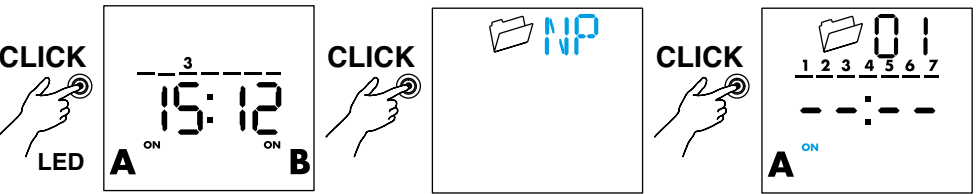

1. ⊕ NP (XX)
2. A ← → B
3. ⊕ ON
   ⊖ OFF
   PULSE
   ASTRO ON
   ASTRO OFF
4. IT NP: NUOVO PROGRAMMA
   - EN NP: NEW PROGRAM
   - FR NP: NOUVEAU PROGRAMME
   - DE NP: NEUES PROGRAMM
   - NL NP: NIEUW PROGRAMMA
   - PT NP: NOVO PROGRAMA
   - ES NP: PROGRAMA NUEVO
   - HU NP: ÚJ PROGRAM
   - CS NP: NOVÝ PROGRAM
   - PL NP: NOWY PROGRAM
   - RO NP: PROGRAM NOU
   - RU NP: НОВАЯ ПРОГРАММА
   - EL NP: ΝΕΟ ΠΡΟΓΡΑΜΜΑ
   - AR NP: برنامج جديد

3a
ASTRO ON
ASTRO OFF

3b
ON-OFF

3c
PULSE