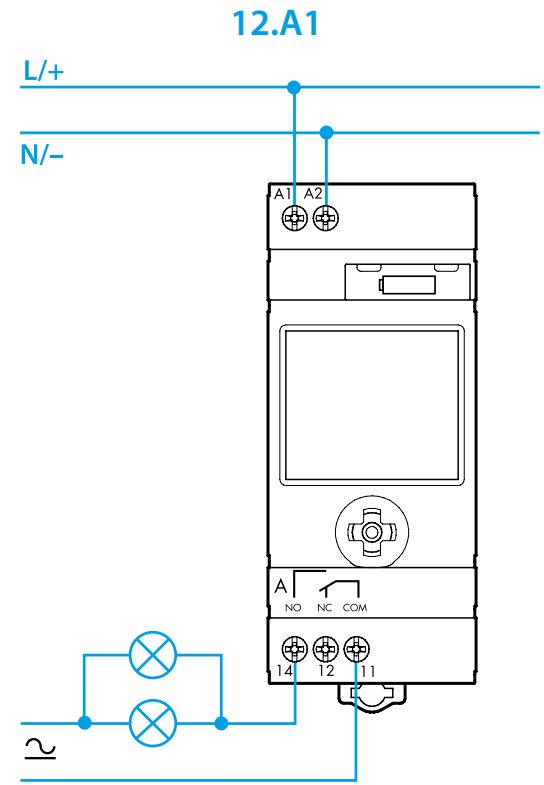

ENGLISH

12.A1/A2 DIGITAL ASTRO TIME SWITCH
Programmable with NFC technology with the App FINDER TOOLBOX
downloaded from Google Play™ - Apple Store.

1. **1 DISPLAY INDICATORS**
   A Setting Menu
   B Days of the week (1=Mon...7=Sun)
   C Holiday program
   D Permanent Manual over-ride activated - channel A
   E Channel A functions (ON, OFF, Astro ON, Astro OFF, Pulse)
   F Day - Advanced/Retarded - seconds/minutes
   G Channel B functions (ON, OFF, Astro ON, Astro OFF, Pulse)
   H Permanent Manual over-ride activated - channel B (12.A2 only)
   I Time-CP (post code), year, day, month, hours, minutes, daylight saving ON/OFF, holiday program (Start: day/month. Finish: day/month) PIN ON/OFF, End
   L Time switch without power supply (powered by battery) - Low battery (with power supply)
   M Cancel
   N Program number (max 50) - IT (country), CP (leading two characters of CP), Coor (geographic coordinates in degrees), N(North)/S(South), E(East)/W(West), TZ(Time zone), Y(year), D(day), M(month), H(hour), M(minutes), Daylight saving ON/OFF (EU=Europe - BR=Brazil - AU=Australia)
   Holiday program (Start: day/month. Finish: day/month)
   O Programming