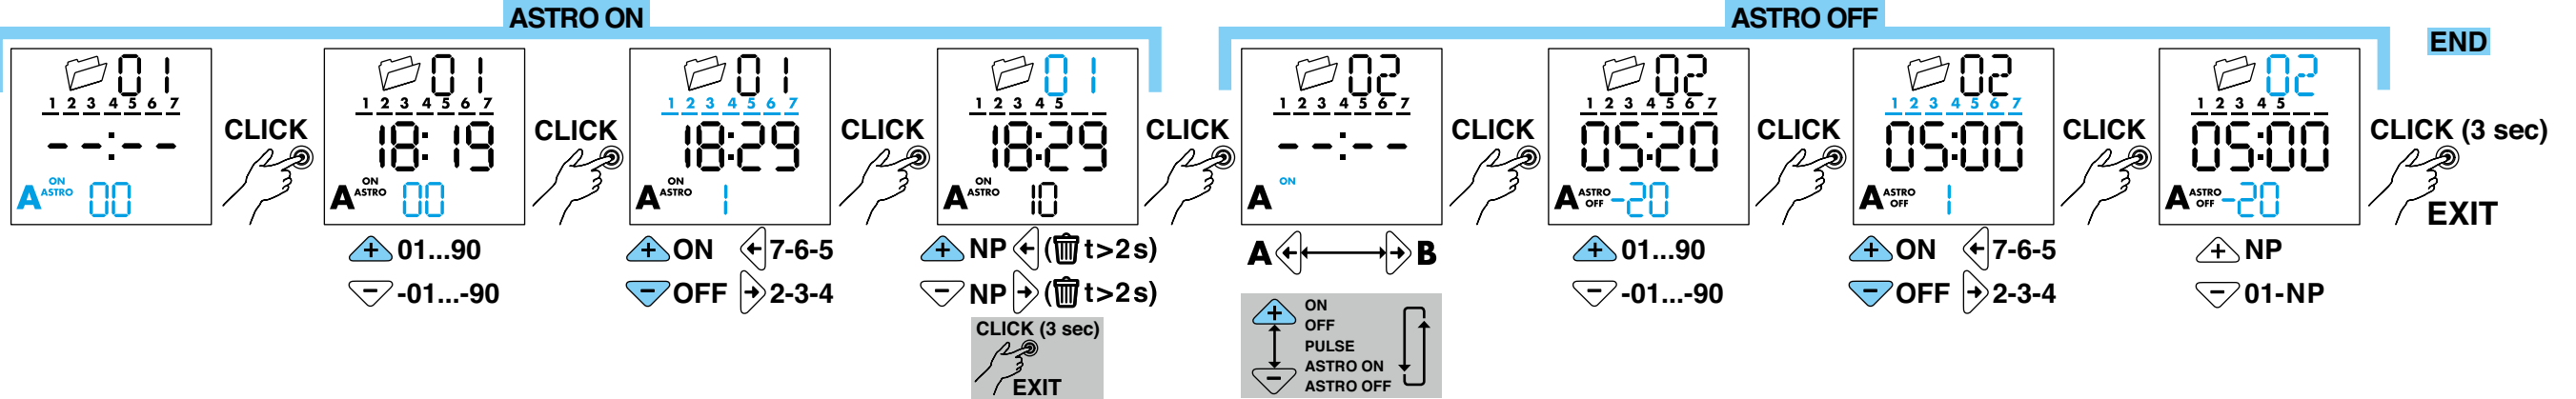

3a
ASTRO ON
ASTRO OFF