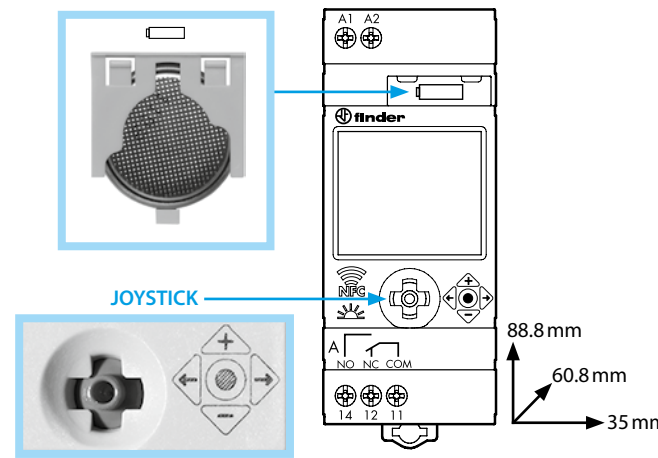

1. **4 MANUAL MODE**
   4a Manual ON/OFF channel A
   4b Manual ON/OFF channel B (only 12.A2)
   4c Permanent Manual over-ride ON/OFF - Channel A
   4d Permanent Manual over-ride ON/OFF - Channel B (12.A2 only)

1. **5 DELETION of all program**
   6 DELETION of single program

NOTE
- Battery replacement: BATTERY CR 2032 (LiMnO₂) 3V, 230mAh.
Complies with Article 11, EU directive 2006/66/CE.
Dispose of batteries according to local regulations
- Back-light display (only with power supply)
- Minimum switching interval: 1 second (pulse function)
- ASTRO times vary over the year, time switch times remain constant

EN 60669-1/EN 60669-2-1	
	12.Ax.8.230.0000 U_N 110...230 V AC (50/60 Hz)/DC U_{min} - U_{max} 88 V - 253 V (AC/DC) P 2.8 VA (50 Hz)/0.9 W
	12.A2.0.024.0000 U_N 12...24 V AC (50/60 Hz)/DC U_{min} - U_{max} 10 V - 30 V (AC/DC) P 2.8 VA (50 Hz)/0.9 W
	1 CO (SPDT) (12.A1) 2 CO (DPDT) (12.A2) 16 A 250 V AC
	AC1 4000 VA AC15 (230 V AC) 750 VA
	(230 V) 2000 W (230 V) 750 W CFL-LED (230 V) 400 W
	(-20...+50)°C
IP20