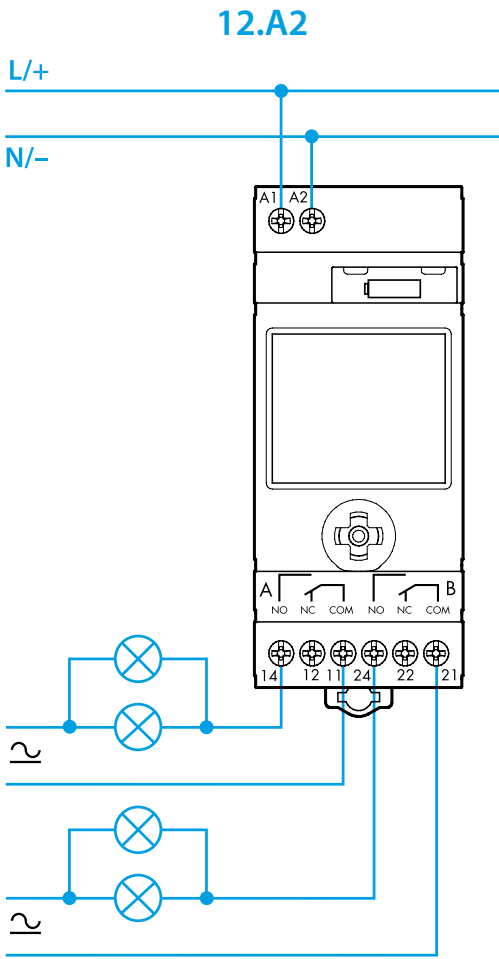

1. **UL US**
2. Operating Control, Independently mounted
   - Panel mounting, Type 1 Action
   - Pollution Degree 2, Impulse Voltage 4000 V (800 V for 12...24 V models)
   - Terminals nominal torque: 0.8 Nm
   - The battery can be replaced only by the manufacturer or competent personnel
   - The device can be installed and configured only by the installer or a qualified installer