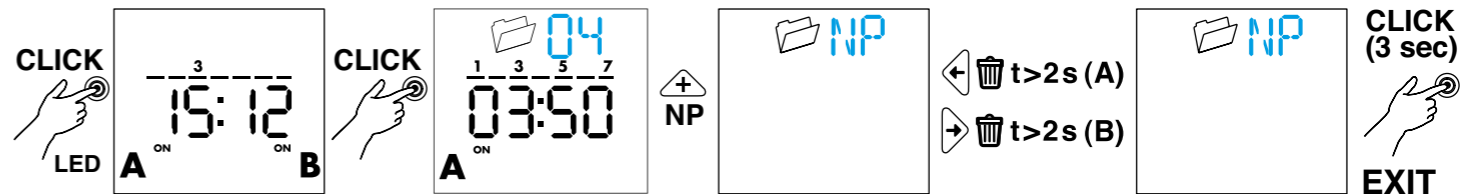

5

IT CANCELLAZIONE DI TUTTI I PROGRAMMI
EN DELETION OF ALL PROGRAM
FR SUPPRESSION DE TOUS LES PROGRAMMES
DE LÖSCHEN ALLER PROGRAMME
NL WISSEN VAN ALLE PROGRAMMA'S
PT DELETAR TODOS OS PROGRAMAS
ES BORRAR TODOS LOS PROGRAMAS

HU AZ ÖSSZES PROGRAM TÖRLÉSE
CS ODSTRANĚNÍ VŠECH PROGRAMU
PL USUNIĘCIE WSZYSTKICH PROGRAMÓW
RO ȘTERGE TOATE PROGRAMELE
RU УДАЛЕНИЕ ВСЕХ ПРОГРАММ
EL ΔΙΑΓΡΑΦΗ ΌΛΩΝ ΤΩΝ ΠΡΟΓΡΑΜΜΑΤΩΝ
AR محو كل البرامج