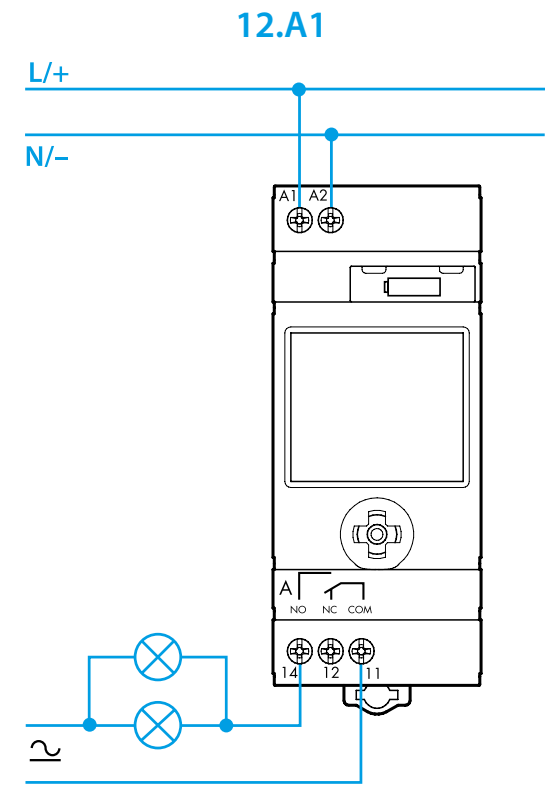

UL US
- Operating Control, Independently mounted
- Panel mounting, Type 1 Action
- Pollution Degree 2, Impulse Voltage 4000 V (800 V for 12...24 V models)
- Terminals nominal torque: 0.8 Nm
- The battery can be replaced only by the manufacturer or competent personnel
- The device can be installed and configured only by the installer or a qualified installer