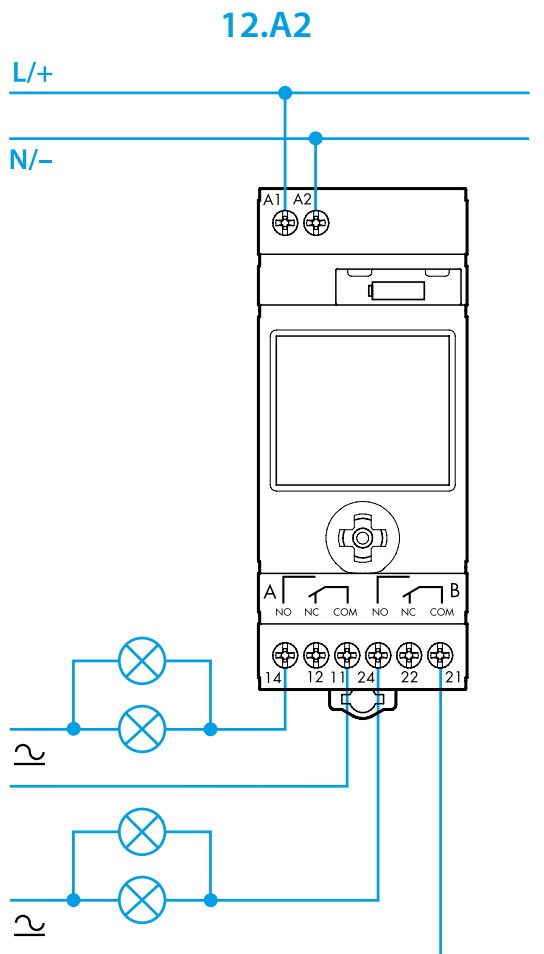

UL US
- Operating Control, Independently mounted
- Panel mounting, Type 1 Action
- Pollution Degree 2, Impulse Voltage 4000 V (800 V for 12...24 V models)
- Terminals nominal torque: 0.8 Nm
- The battery can be replaced only by the manufacturer or competent personnel
- The device can be installed and configured only by the installer or a qualified installer