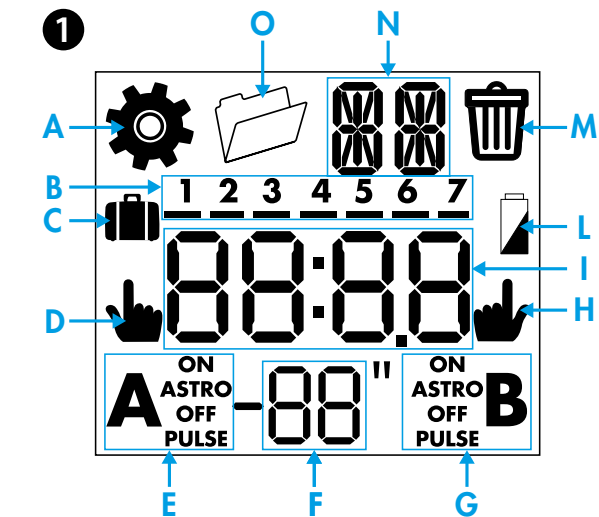

- **4 MANUAL MODE**
  - 4a Manual ON/OFF channel A
  - 4b Manual ON/OFF channel B (only 12.A2)
  - 4c Permanent Manual over-ride ON/OFF - Channel A
  - 4d Permanent Manual over-ride ON/OFF - Channel B (12.A2 only)

- **5 DELETION of all program**
- **6 DELETION of single program**

NOTE
- Battery replacement: BATTERY CR 2032 (LiMnO₂) 3V, 230mAh.
Complies with Article 11, EU directive 2006/66/CE.
Dispose of batteries according to local regulations
- Back-light display (only with power supply)
- Minimum switching interval: 1 second (pulse function)
- ASTRO times vary over the year, time switch times remain constant

EN 60669-1/EN 60669-2-1	
	12.Ax.8.230.0000 U_N 110...230 V AC (50/60 Hz)/DC U_{min} - U_{max} 90 V - 264 V (AC/DC) P 2.8 VA (50 Hz)/0.9 W
	12.A2.0.024.0000 U_N 12...24 V AC (50/60 Hz)/DC U_{min} - U_{max} 10 V - 30 V (AC/DC) P 2.2 VA/1.2 W
	1 CO (SPDT) (12.A1) 2 CO (DPDT) (12.A2) 16 A 250 V AC
	AC1 4000 VA AC15 (230 V AC) 750 VA
	(230 V) 2000 W (230 V) 750 W CFL-LED (230 V) 400 W
	(-20...+50)°C
IP20