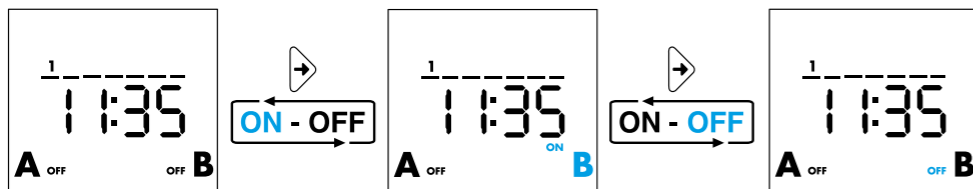

4

4a

4b

4c

4d

5

IT CANCELLAZIONE DI TUTTI I PROGRAMMI
EN DELETION OF ALL PROGRAM
FR SUPPRESSION DE TOUS LES PROGRAMMES
DE LÖSCHEN ALLER PROGRAMME
NL WISSEN VAN ALLE PROGRAMMA'S
PT DELETAR TODOS OS PROGRAMAS
ES BORRAR TODOS LOS PROGRAMAS

HU AZ ÖSSZES PROGRAM TÖRLÉSE
CS ODSTRANĚNÍ VŠECH PROGRAMU
PL USUNIĘCIE WSZYSTKICH PROGRAMÓW
RO ȘTERGE TOATE PROGRAMELE
RU УДАЛЕНИЕ ВСЕХ ПРОГРАММ
EL ΔΙΑΓΡΑΦΗ ΌΛΩΝ ΤΩΝ ΠΡΟΓΡΑΜΜΑΤΩΝ
AR محو كل البرامج

6

IT CANCELLAZIONE DI UN SINGOLO PROGRAMMA
EN DELETION OF SINGLE PROGRAM
FR SUPPRESSION D'UN SEUL PROGRAMME
DE LÖSCHEN EINES PROGRAMMES
NL WISSEN VAN EEN ENKEL PROGRAMMA
PT DELETAR UM ÚNICO PROGRAMA
ES BORRAR UN PROGRAMA

HU EGY PROGRAM TÖRLÉSE
CS ODSTRANĚNÍ JEDNOHO PROGRAMU
PL USUNIĘCIE JEDNEGO PROGRAMU
RO ȘTERGE UN SINGUR PROGRAM
RU УДАЛЕНИЕ ОДНОЙ ПРОГРАММЫ
EL ΔΙΑΓΡΑΦΗ ΕΝΟΣ ΠΡΟΓΡΑΜΜΑΤΟΣ
AR محو برنامج واحد