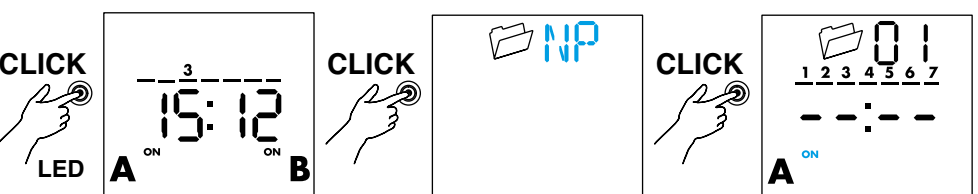

1. + NP (XX)

IT	NP: NUOVO PROGRAMMA
EN	NP: NEW PROGRAM
FR	NP: NOUVEAU PROGRAMME
DE	NP: NEUES PROGRAMM
NL	NP: NIEUW PROGRAMMA
PT	NP: NOVO PROGRAMA
ES	NP: PROGRAMA NUEVO
HU	NP: ÚJ PROGRAM
CS	NP: NOVÝ PROGRAM
PL	NP: NOWY PROGRAM
RO	NP: PROGRAM NOU
RU	NP: НОВАЯ ПРОГРАММА
EL	NP: ΝΕΟ ΠΡΟΓΡΑΜΜΑ
AR	NP: برنامج جديد

3. A ← → B
4. + ON
   - OFF
   PULSE
   ASTRO ON
   ASTRO OFF