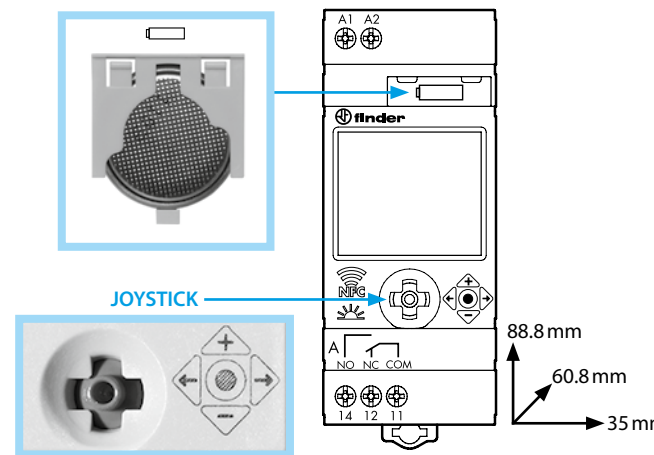

- **4 MANUAL MODE**
  - 4a Manual ON/OFF channel A
  - 4b Manual ON/OFF channel B (only 12.A2)
  - 4c Permanent Manual over-ride ON/OFF - Channel A
  - 4d Permanent Manual over-ride ON/OFF - Channel B (12.A2 only)

- **5 DELETION of all program**
- **6 DELETION of single program**

NOTE
- Battery replacement: BATTERY CR 2032 (LiMnO₂) 3V, 230mAh.
Complies with Article 11, EU directive 2006/66/CE.
Dispose of batteries according to local regulations
- Back-light display (only with power supply)
- Minimum switching interval: 1 second (pulse function)
- ASTRO times vary over the year, time switch times remain constant

EN 60669-1/EN 60669-2-1	
	12.Ax.8.230.0000 U_N 110...230 V AC (50/60 Hz)/DC U_{min} - U_{max} 90 V - 264 V (AC/DC) P 2.8 VA (50 Hz)/0.9 W
	12.A2.0.024.0000 U_N 12...24 V AC (50/60 Hz)/DC U_{min} - U_{max} 10 V - 30 V (AC/DC) P 2.2 VA/1.2 W
	1 CO (SPDT) (12.A1) 2 CO (DPDT) (12.A2) 16 A 250 V AC
	AC1 4000 VA AC15 (230 V AC) 750 VA
	(230 V) 2000 W (230 V) 750 W CFL-LED (230 V) 400 W
	(-20...+50)°C
IP20