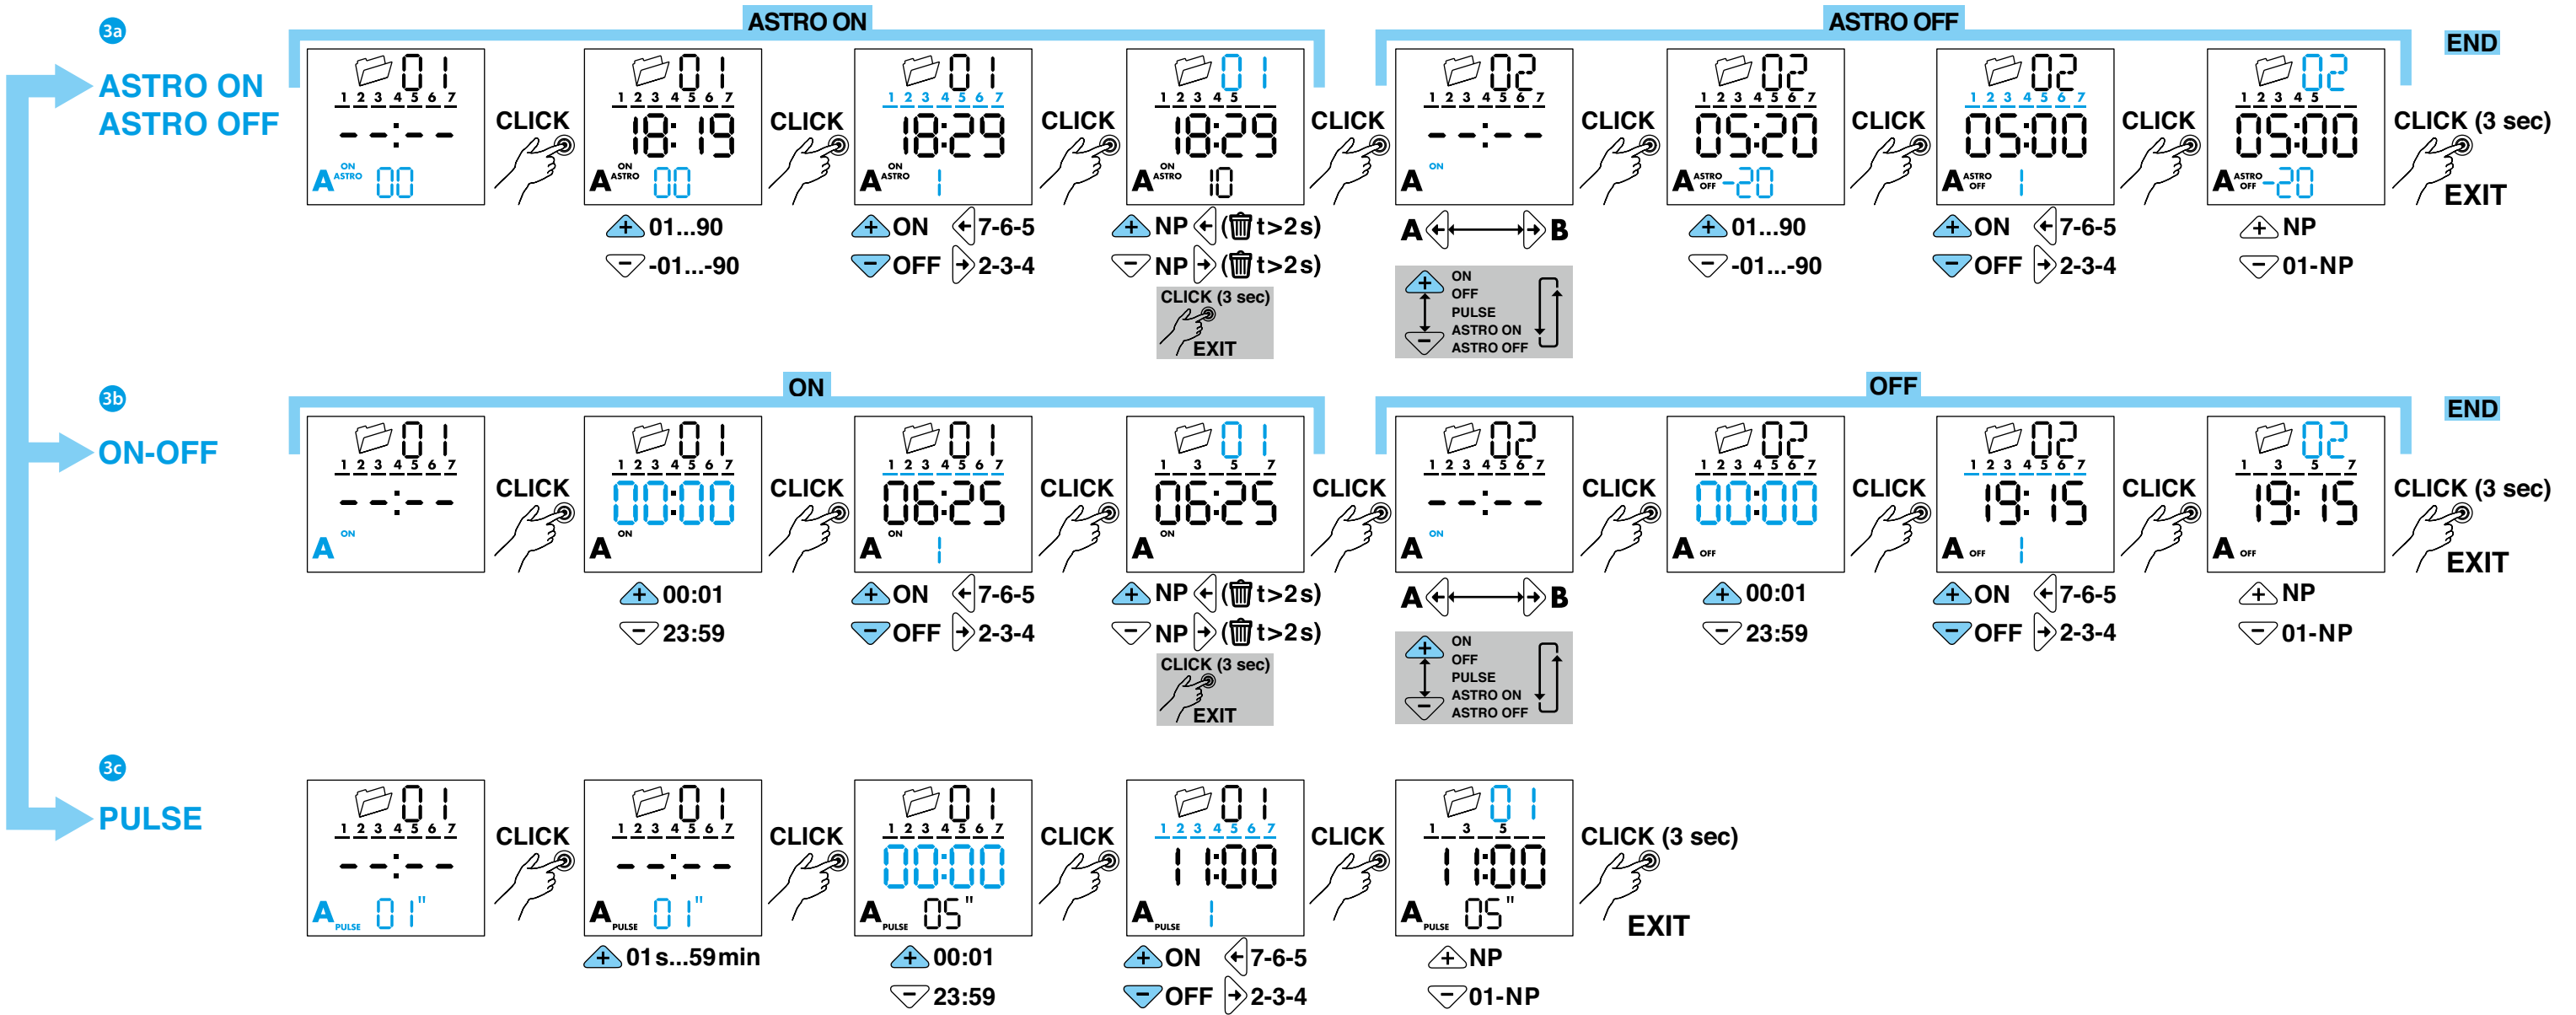

1. + NP (XX)

IT	NP: NUOVO PROGRAMMA
EN	NP: NEW PROGRAM
FR	NP: NOUVEAU PROGRAMME
DE	NP: NEUES PROGRAMM
NL	NP: NIEUW PROGRAMMA
PT	NP: NOVO PROGRAMA
ES	NP: PROGRAMA NUEVO
HU	NP: ÚJ PROGRAM
CS	NP: NOVÝ PROGRAM
PL	NP: NOWY PROGRAM
RO	NP: PROGRAM NOU
RU	NP: НОВАЯ ПРОГРАММА
EL	NP: ΝΕΟ ΠΡΟΓΡΑΜΜΑ
AR	NP: برنامج جديد

3. A ← → B
4. + ON
   - OFF
   PULSE
   ASTRO ON
   ASTRO OFF