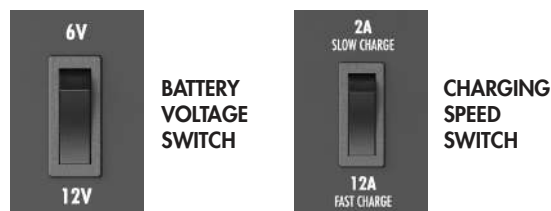

INCLUDES:

- Frontline™ 12, 12A Manual Battery Charger with Attached Clamps
- Quick Start Guide
- Safety Warning Sheet

DISPLAY:

Safety Features

- Delivers manual-style control while keeping key electronic protections in place to protect against short circuit, reverse polarity, overheating and overcharge

Simple Operation

- Features a rugged and straightforward control panel that provides a practical, no-nonsense user experience

Practical Design

- Includes a fold-down carry handle, integrated rear cord wrap and robust steel housing for portability, easy storage and durability