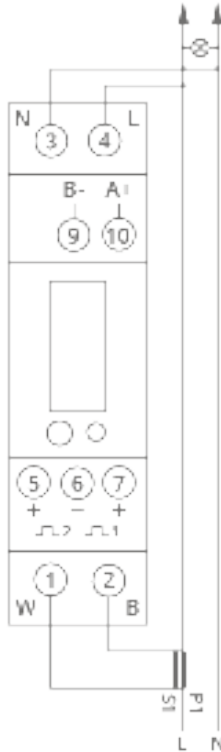

# 100A CT Clamp

## Technical Specifications

Model Number	GEM-CT-45/100
Dimensions (HxWxD)	119 x 17.5 x 62mm
Working Temperature	-25°C ~ 55°C
Protection Class	IP51
Display	LCD