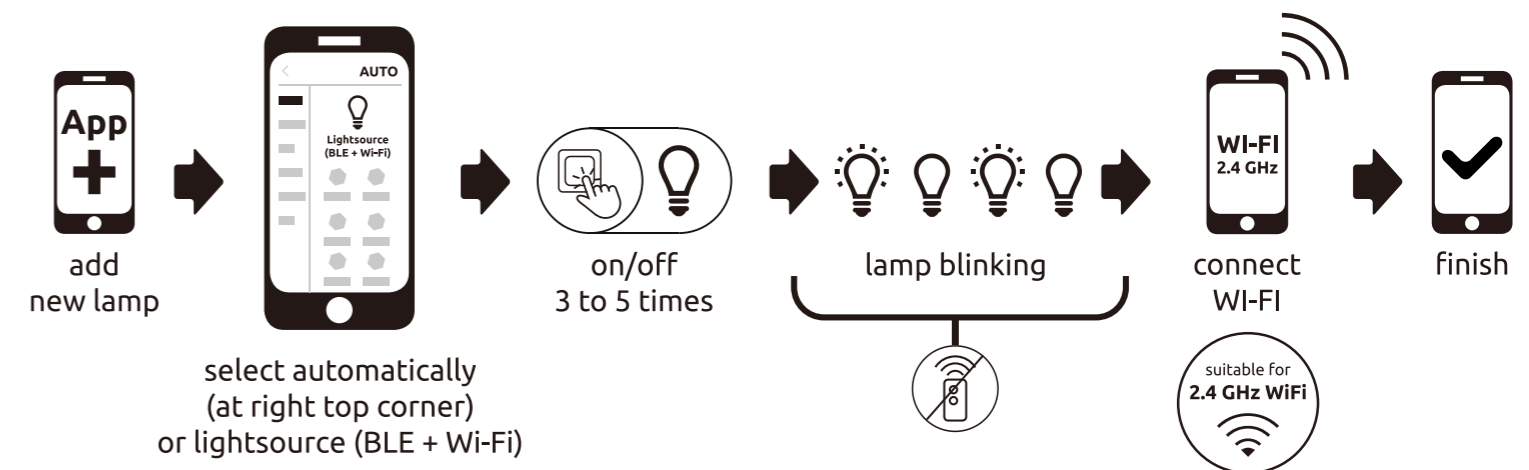

Tuya App - Pairing Process

08:00 to 16:00
(Monday to Friday)

+43 (0)4253 320 50 083

(Please consider, your telephone operator's usual charges for calls to Austria will apply.)

GLOBO Handels GmbH
Gewerbestr. 3
A-9184 Sankt Peter Austria
AUSTRIA
www.globo-lighting.com