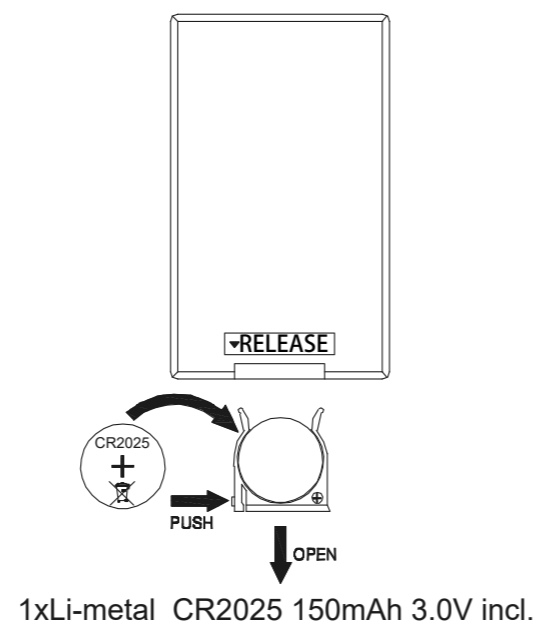

# GLOBO

LIGHTING

106710SH  
106711SH  
106712SH  
106750SH  
106752SH  
106754SH

smart  
voice  
control

Frequency Bandwidth	Maximal radiation transmitting power
2402MHz~2480MHz	16dBm

ON/OFF 	switch back and forth 2 different color temperature 	Green 	Red 	Blue 	Lumen- 
Lumen+ 	Kelvin+ Kelvin- 2700K-6500K 	2700K 	6500K 	switch different color temperature modes 	