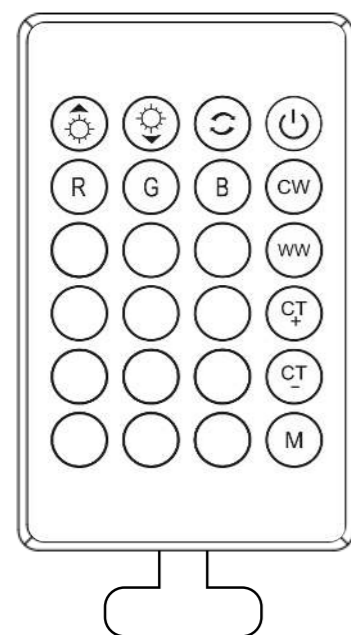

# GLOBO

LIGHTING

106710SH  
106711SH  
106712SH  
106750SH  
106752SH  
106754SH

smart  
voice  
control

Frequency Bandwidth	Maximal radiation transmitting power
2402MHz~2480MHz	16dBm

ON/OFF 	switch back and forth 2 different color temperature 	Green 	Red 	Blue 	Lumen- 
Lumen+ 	Kelvin+ Kelvin- 2700K-6500K 	2700K 	6500K 	switch different color temperature modes 	

smart  
APP  
control

free APP

compatible with  
Alexa

compatible with  
Google Assistant

Powered By  
**tuya**  
Intelligence  
Inside

memory  
function

night light

16 Mio.  
Colours